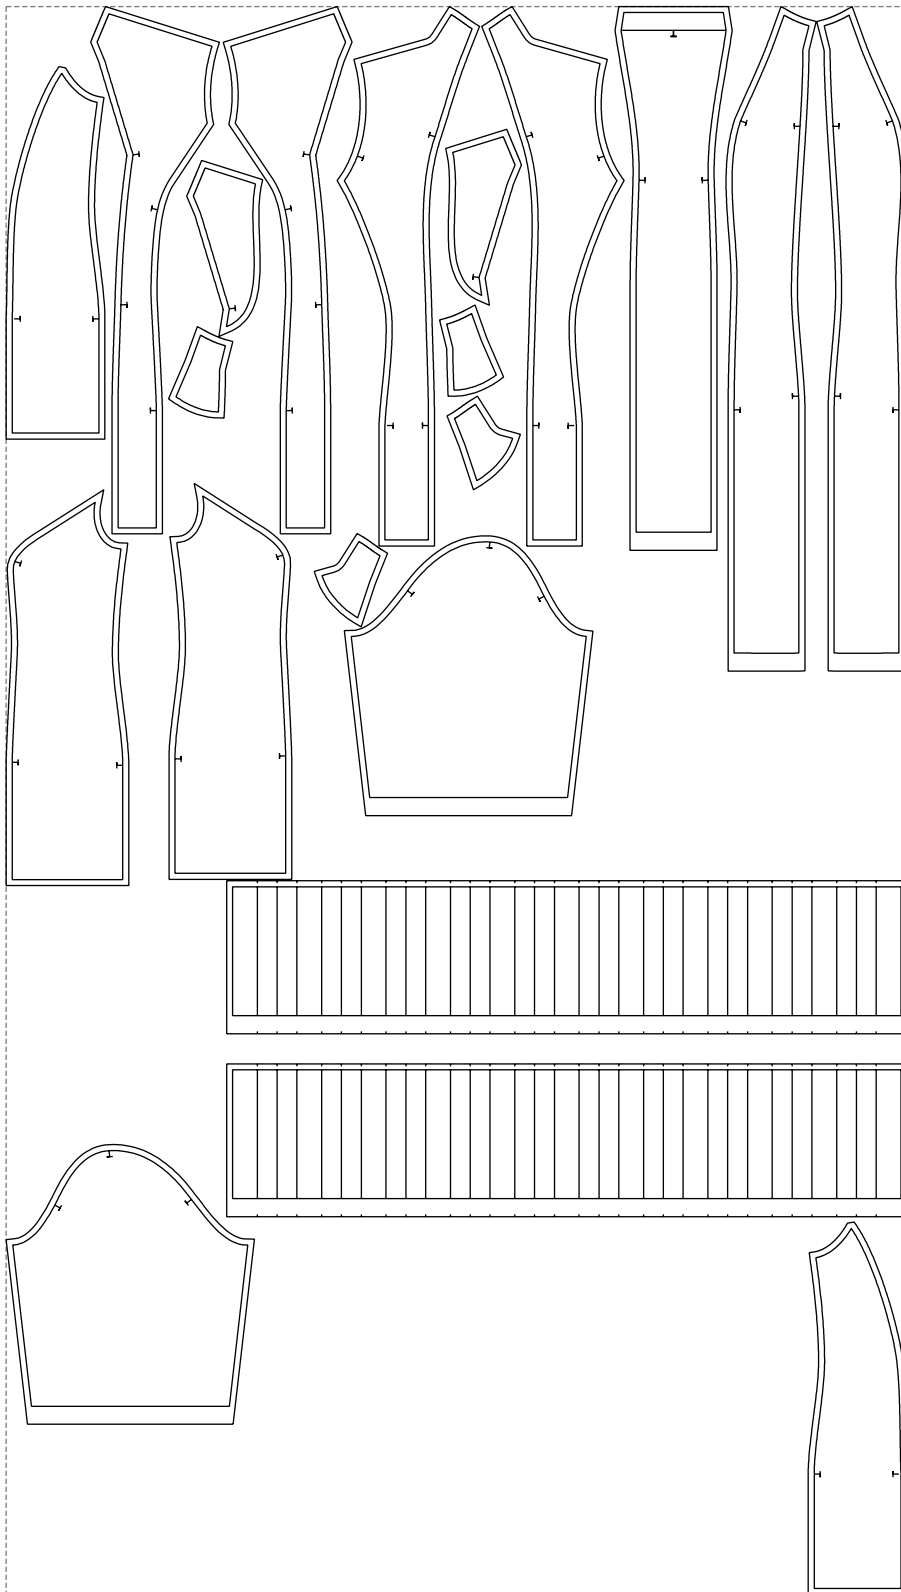

Not for print

Paper size: A4, size:1399.00 x1732.16 mm

# Example

size:1499.00 x2642.77 mm

Maneken =1 ver.0

rz\_1=170

rz\_16=116

rz\_17=100

rz\_18=98.8

rz\_19=124

rz\_20=121

---

. . . . .  
. . . . .  
. . . . .