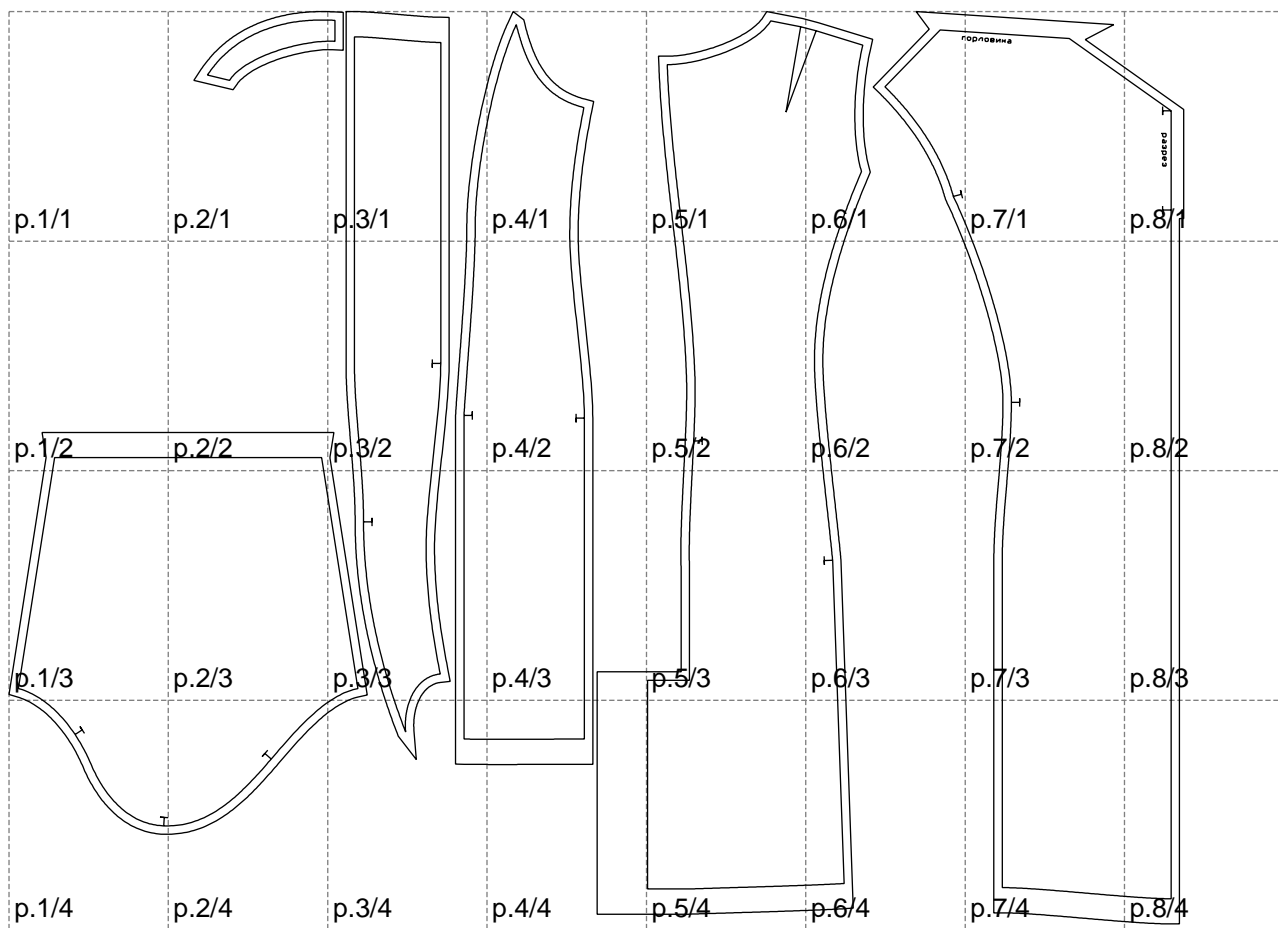

Not for print

Paper size: A4, size:1399.00 x1086.46 mm

# Example

size:1499.00 x2016.90 mm

Maneken =1 ver.0

rz\_1=170

rz\_16=112

rz\_17=96.2

rz\_18=94

rz\_19=120

rz\_20=117

---

. . . . .  
. . . . .  
. . . . .