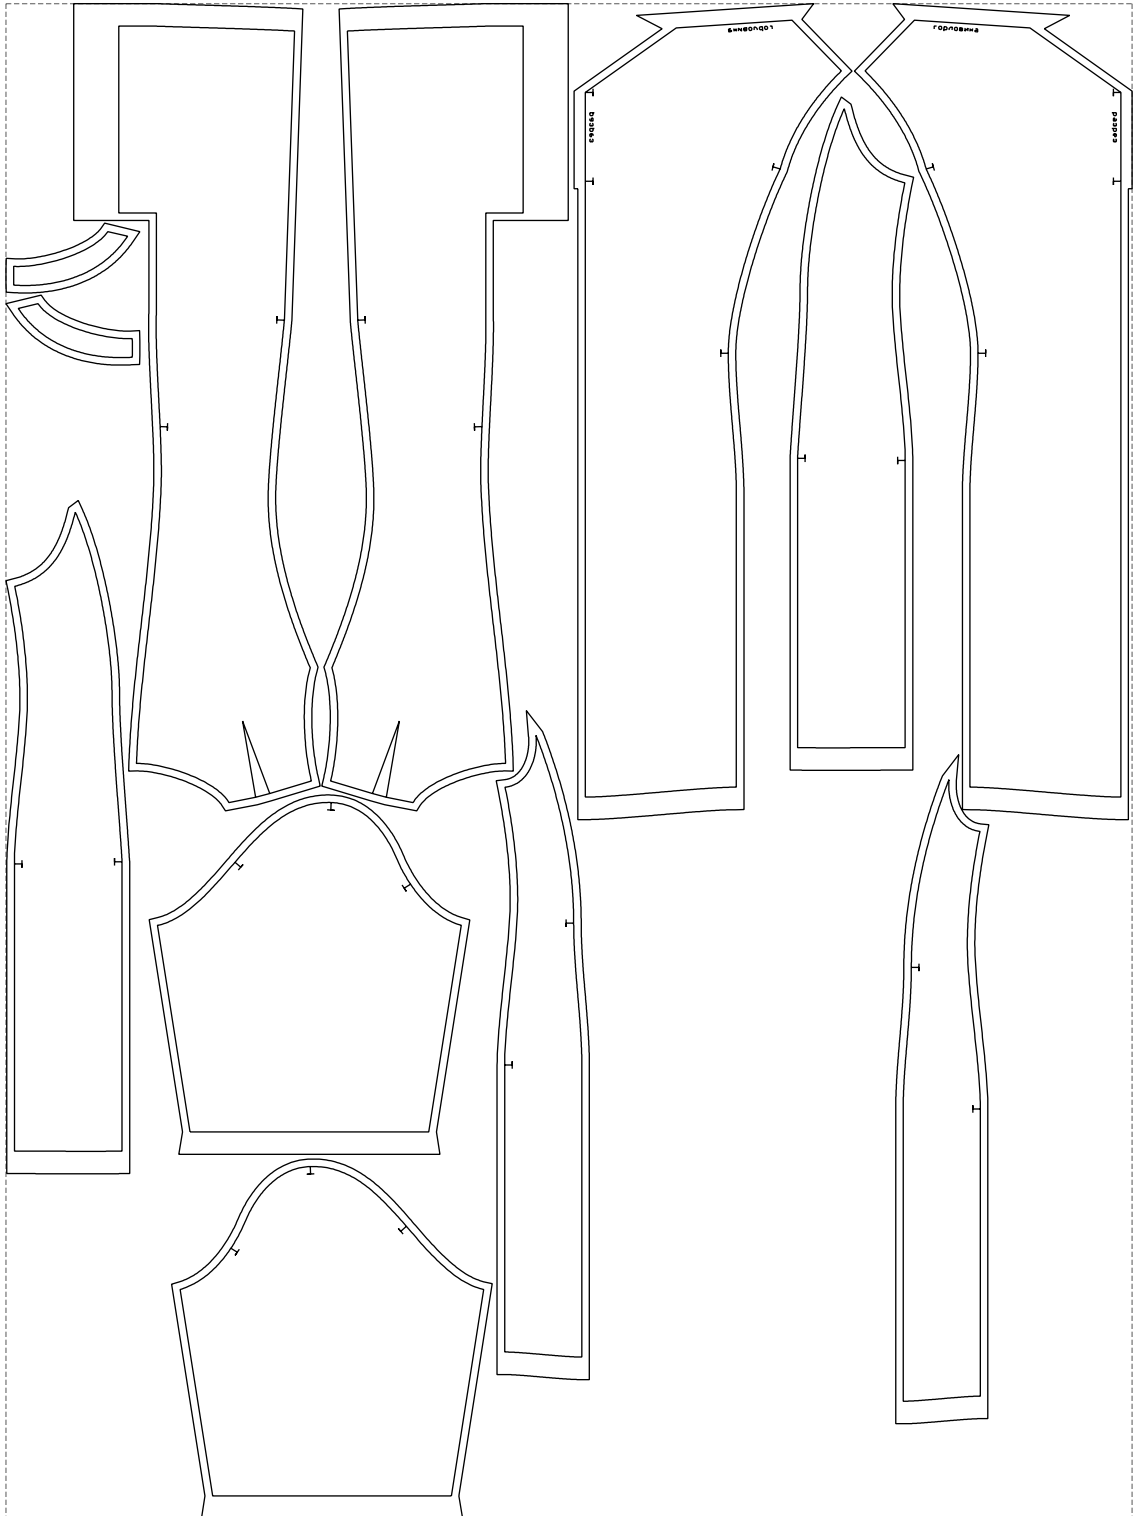

Not for print

Paper size: A4, size:1399.00 x1086.46 mm

# Example

size:1499.00 x2016.90 mm

Maneken =1 ver.0

rz\_1=170

rz\_16=112

rz\_17=96.2

rz\_18=94

rz\_19=120