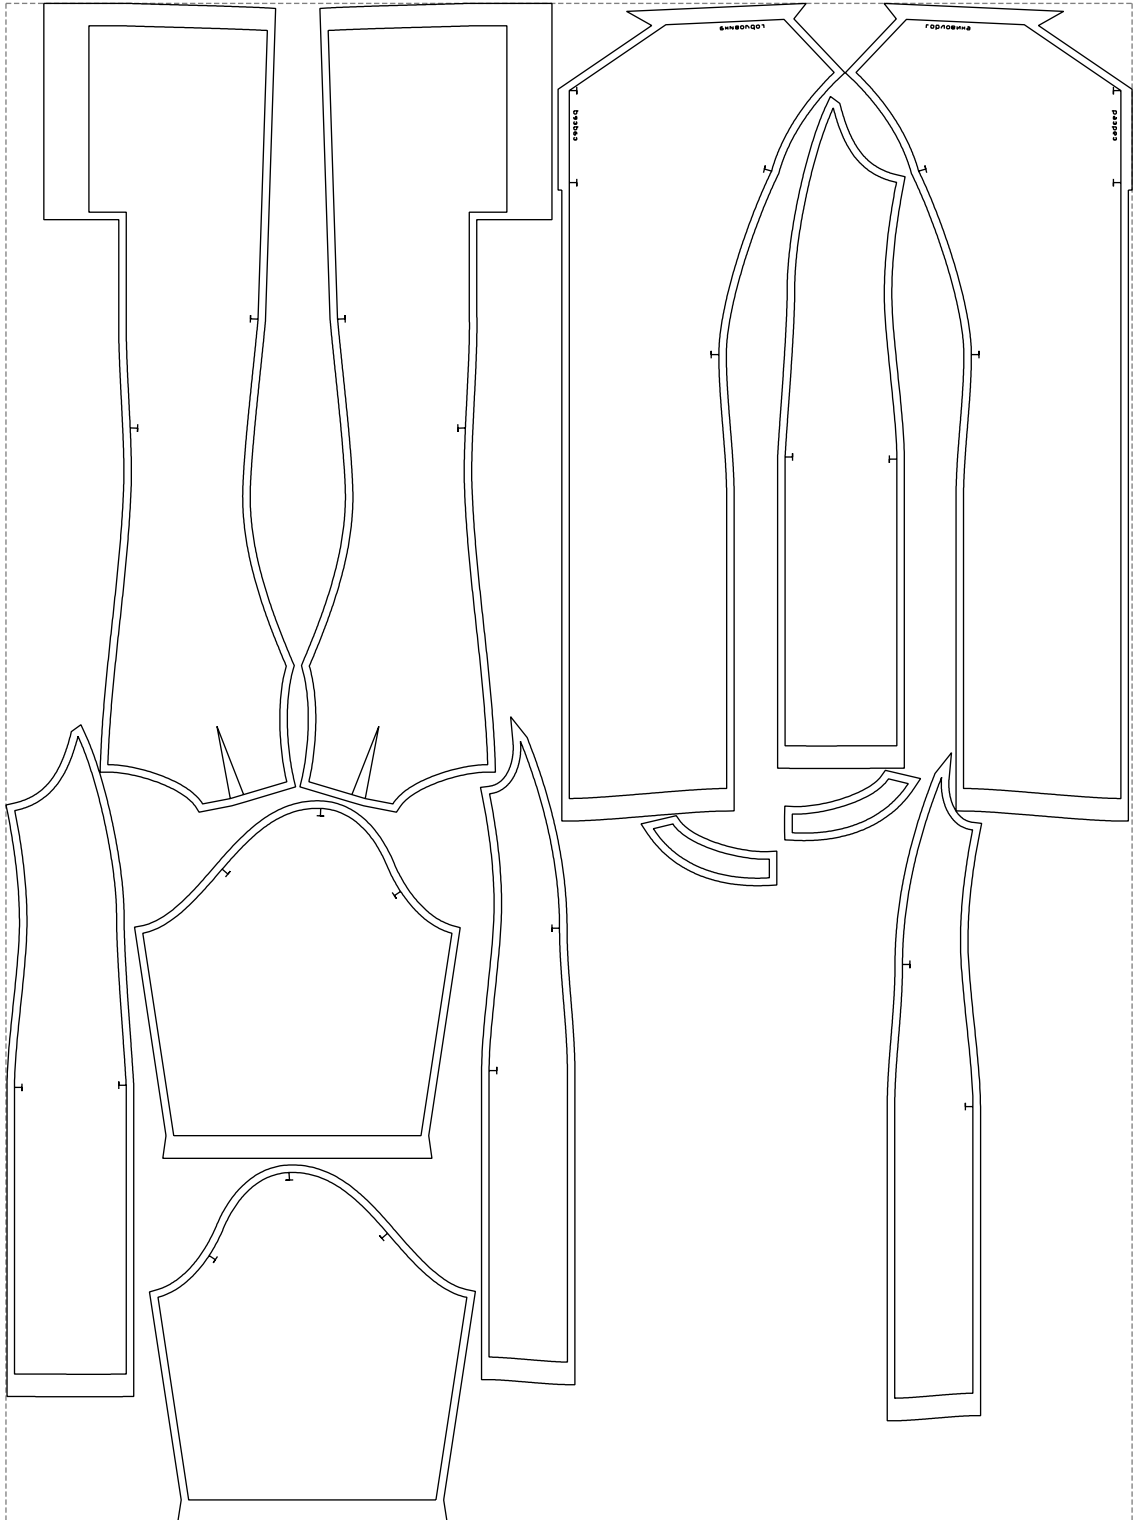

Not for print

Paper size: A4, size:1388.95 x1200.45 mm

# Example

size:1499.00 x2022.59 mm

Maneken =1 ver.0

rz\_1=170

rz\_16=116

rz\_17=100

rz\_18=98.8

rz\_19=124