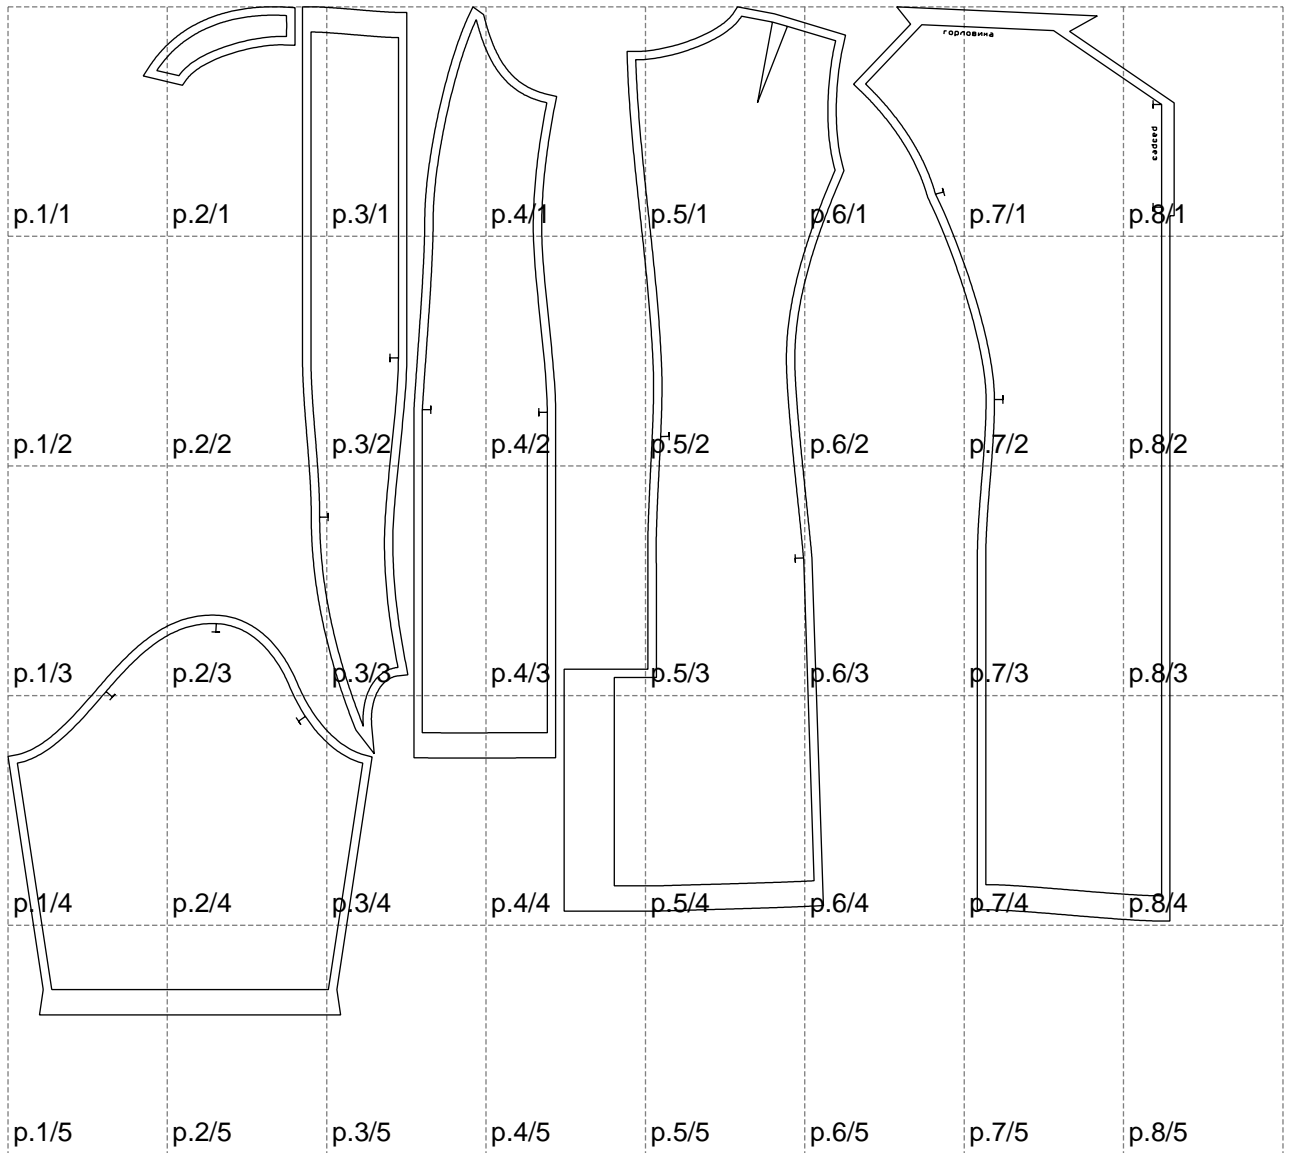

Not for print

Paper size: A4, size:1388.95 x1200.45 mm

# Example

size:1499.00 x2022.59 mm

Maneken =1 ver.0

rz\_1=170

rz\_16=116

rz\_17=100

rz\_18=98.8

rz\_19=124

rz\_20=121

---

. . . . .  
. . . . .  
. . . . .