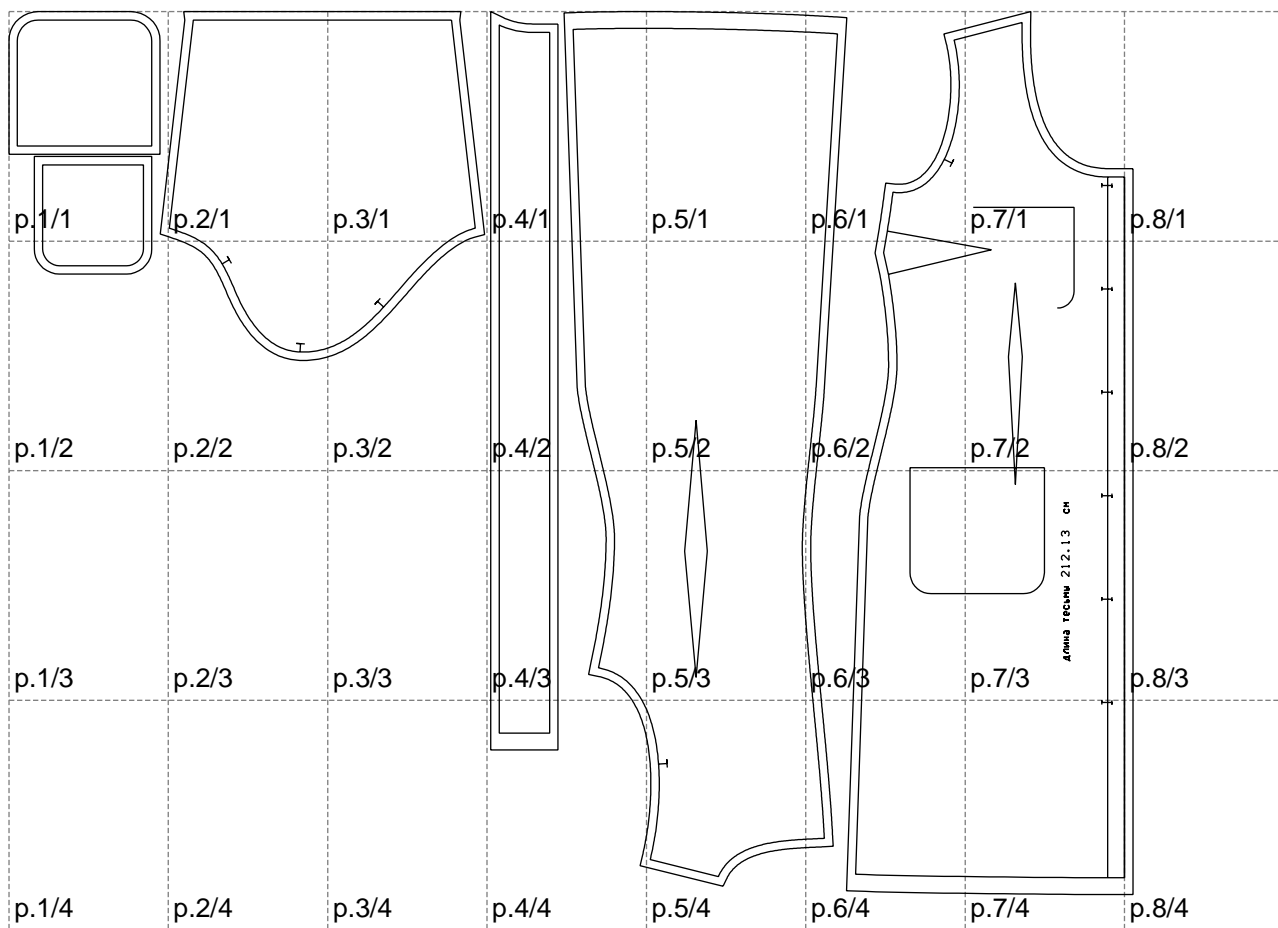

Not for print

Paper size: A4, size:1338.55 x1051.38 mm

# Example

size:804.40 x879.12 mm

Maneken =1 ver.0

rz\_1=170

rz\_16=100

rz\_17=85.4

rz\_18=80.2

rz\_19=108

rz\_20=105.4

---

. . . . .  
. . . . .  
. . . . .