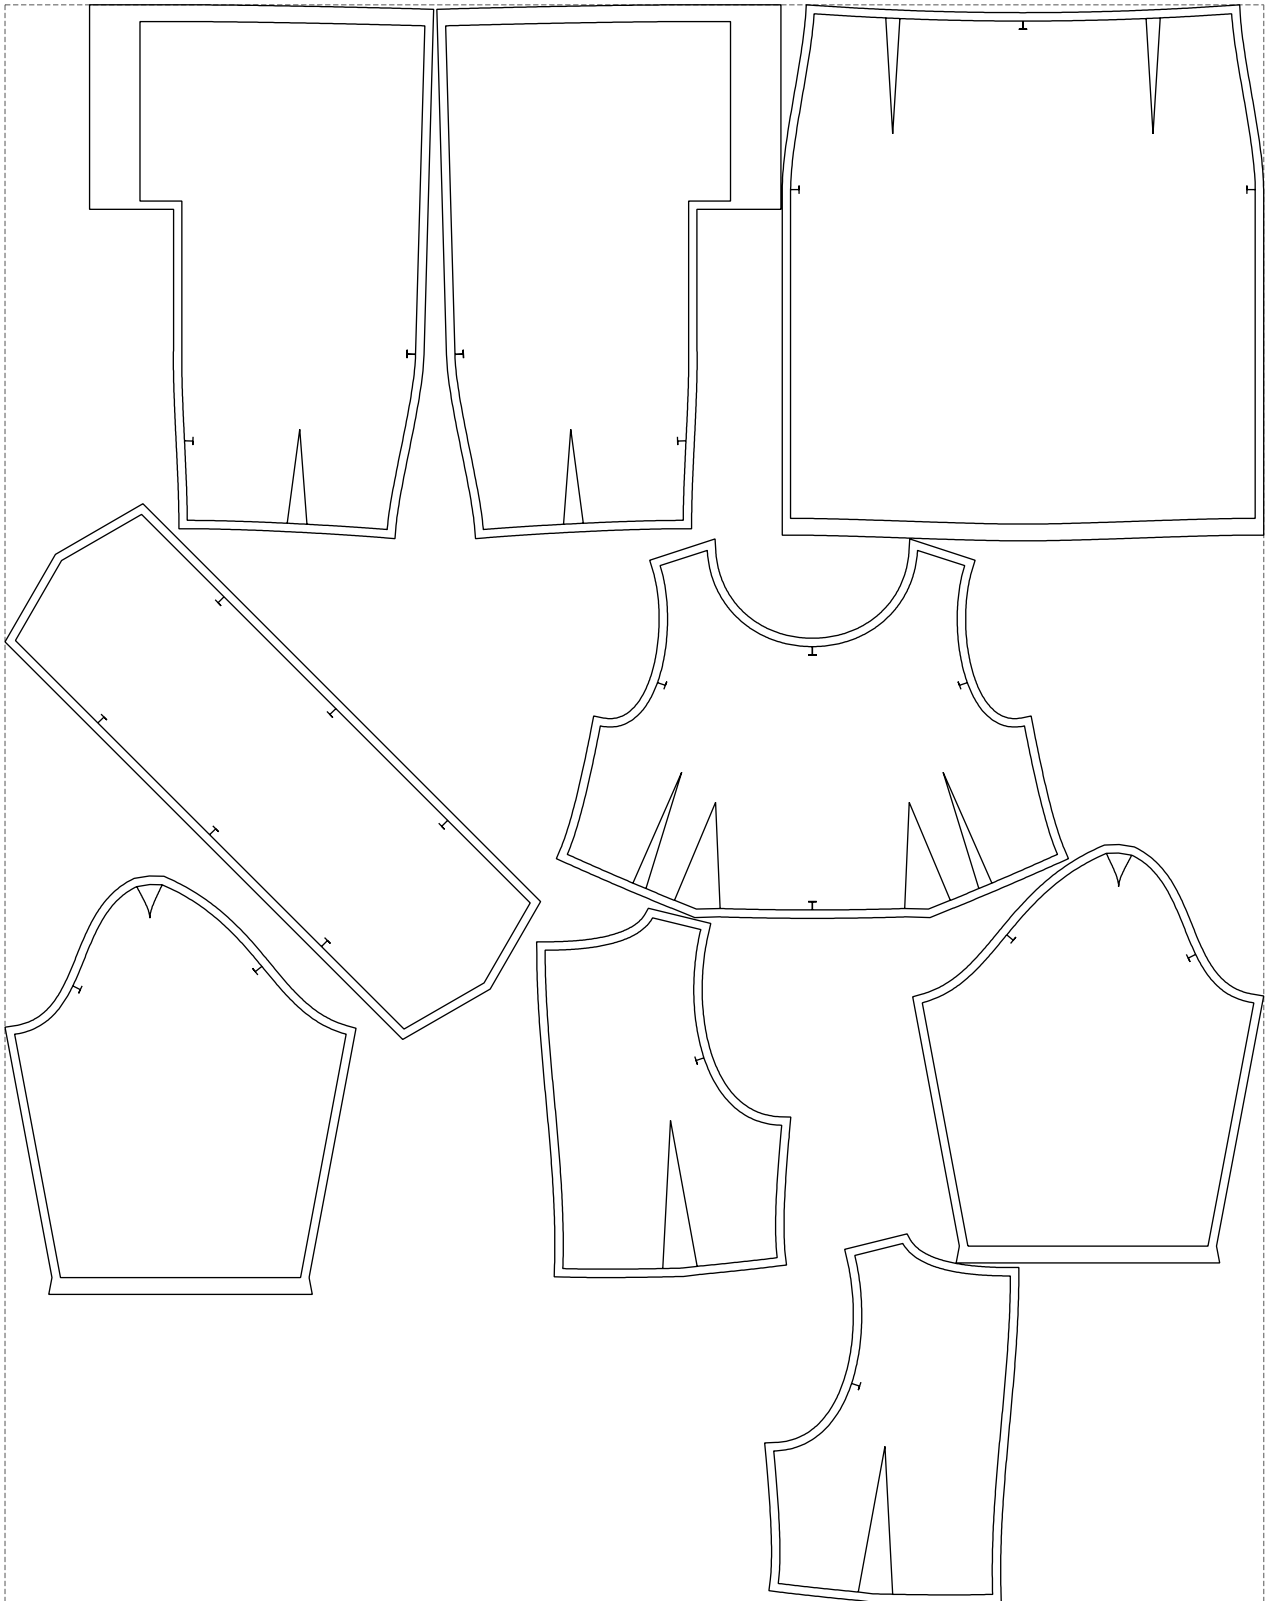

Not for print

Paper size: A4, size:1399.00 x1295.85 mm

# Example

size:1499.00 x1904.09 mm

Maneken =1 ver.0

rz\_1=170

rz\_16=100

rz\_17=85.4

rz\_18=80.2

rz\_19=108

rz\_20=105.4

---

. . . . .  
. . . . .  
. . . . .