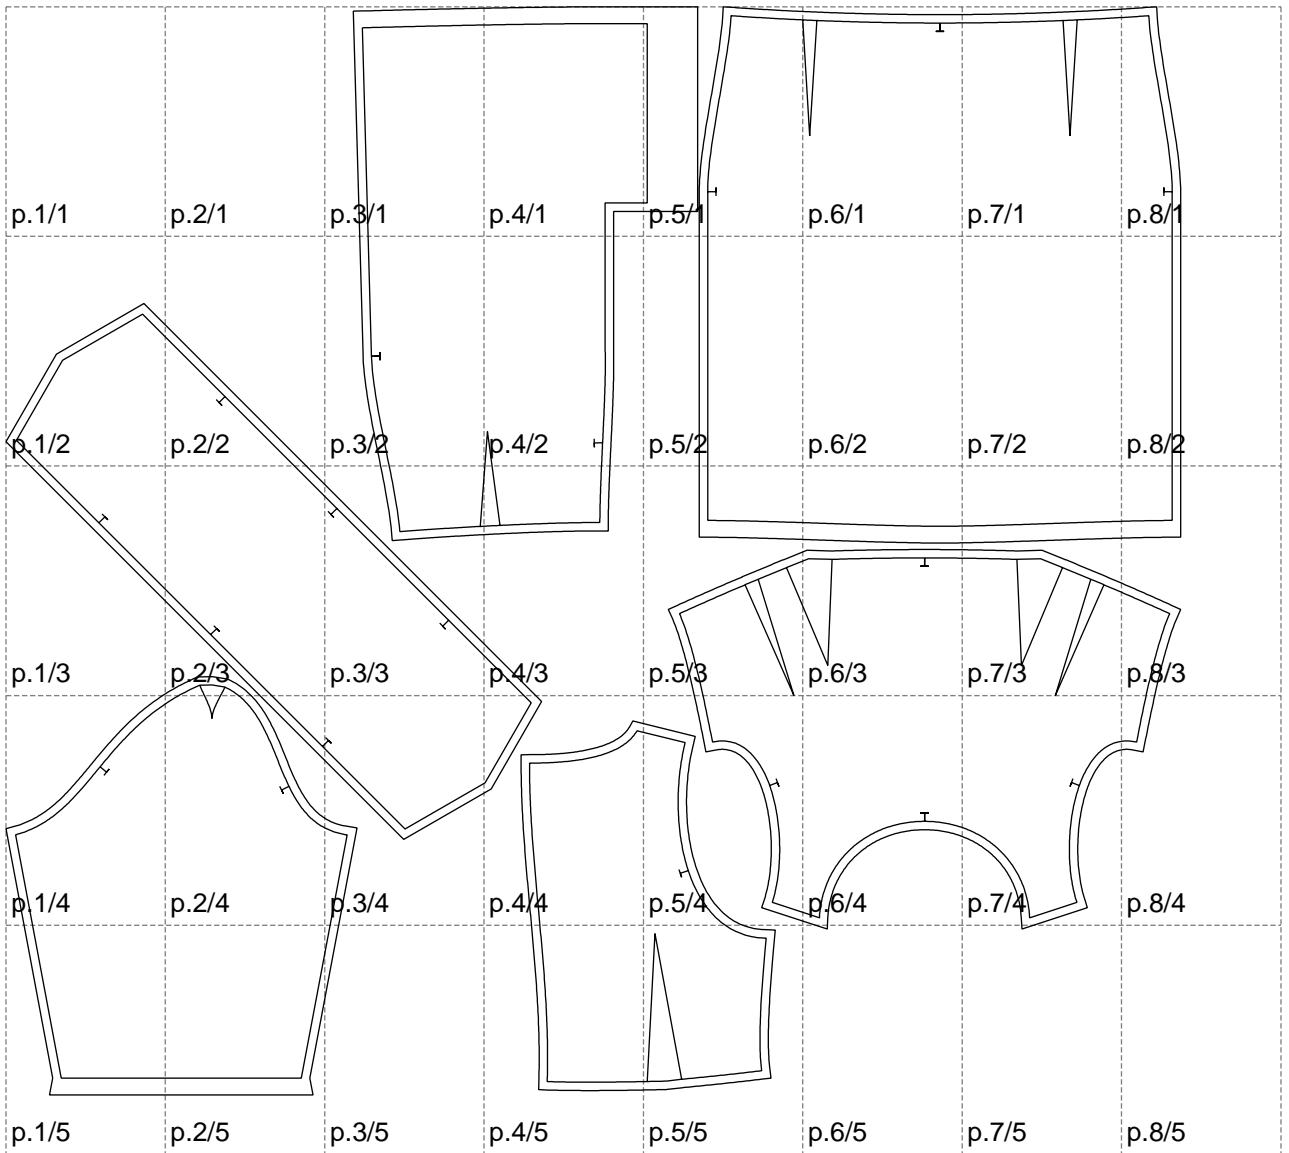

Not for print

Paper size: A4, size:1399.00 x1295.85 mm

# Example

size:1499.00 x1904.09 mm

Maneken =1 ver.0

rz\_1=170

rz\_16=100

rz\_17=85.4

rz\_18=80.2

rz\_19=108

rz\_20=105.4

---

. . . . .  
. . . . .  
. . . . .