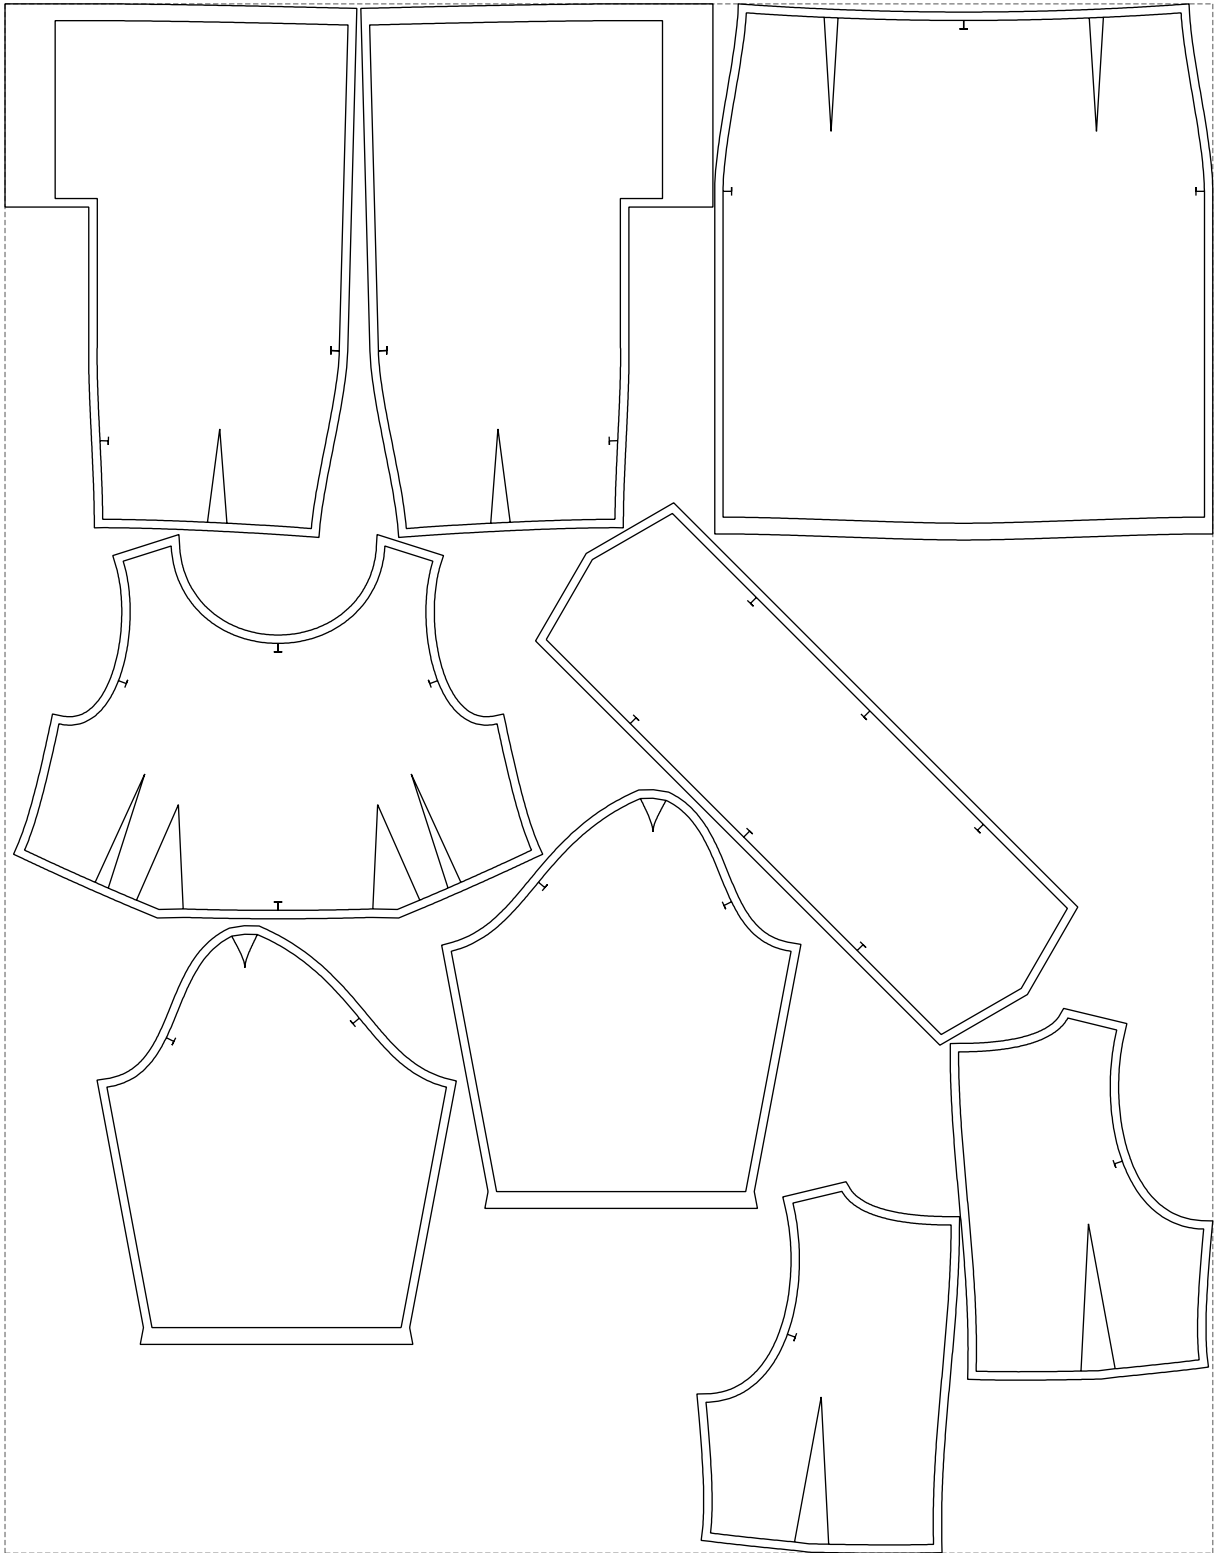

Not for print

Paper size: A4, size:1399.00 x1337.51 mm

# Example

size:1438.45 x1845.62 mm

Maneken =1 ver.0

rz\_1=170

rz\_16=104

rz\_17=88.9

rz\_18=84.4

rz\_19=112