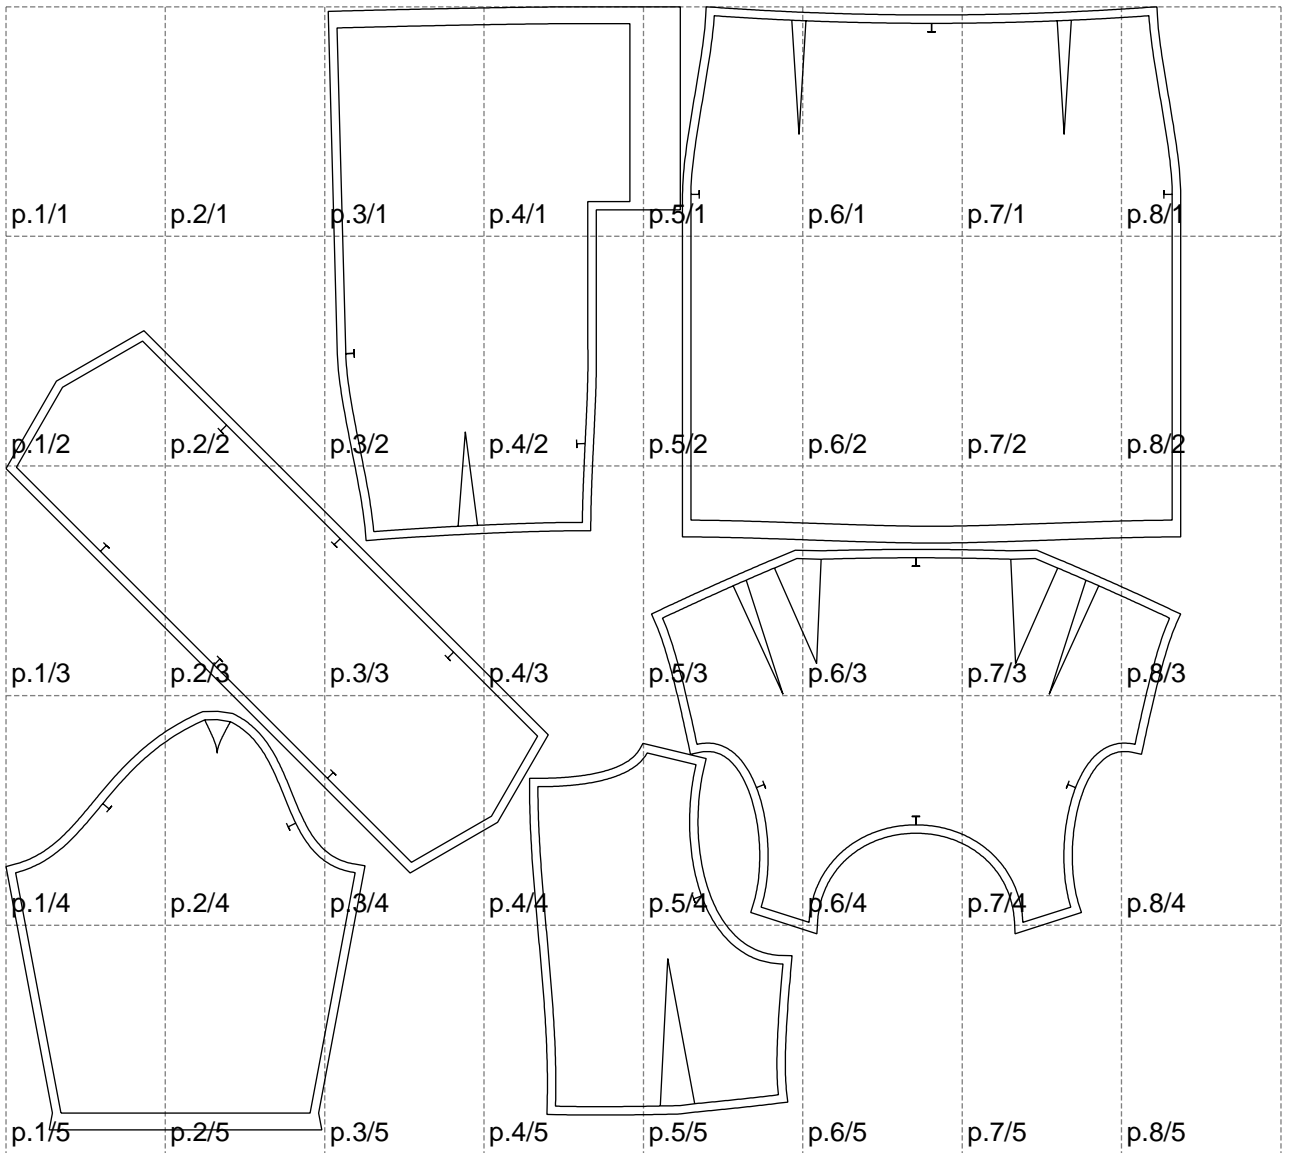

Not for print

Paper size: A4, size:1399.00 x1337.51 mm

# Example

size:1438.45 x1845.62 mm

Maneken =1 ver.0

rz\_1=170

rz\_16=104

rz\_17=88.9

rz\_18=84.4

rz\_19=112

rz\_20=109.3

---

. . . . .  
. . . . .  
. . . . .