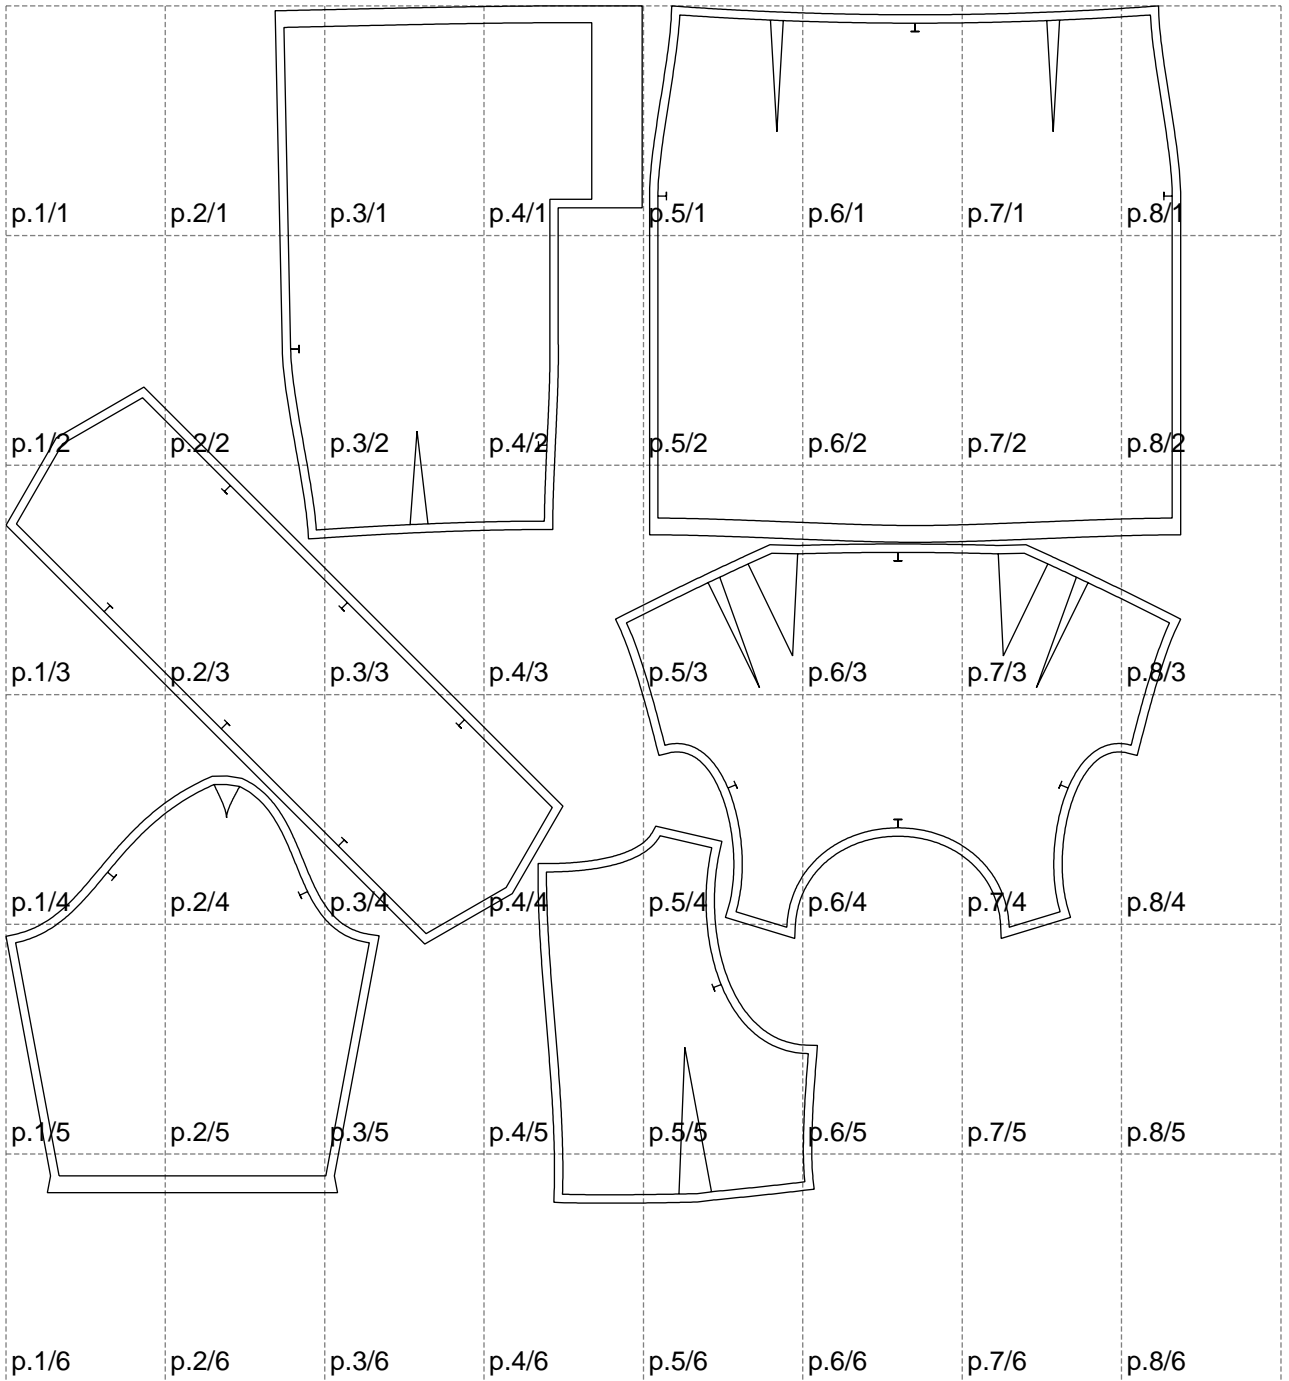

Not for print

Paper size: A4, size:1399.00 x1425.64 mm

# Example

size:1499.00 x1889.39 mm

Maneken =1 ver.0

rz\_1=170

rz\_16=112

rz\_17=96.2

rz\_18=94

rz\_19=120

rz\_20=117

---

. . . . .  
. . . . .  
. . . . .