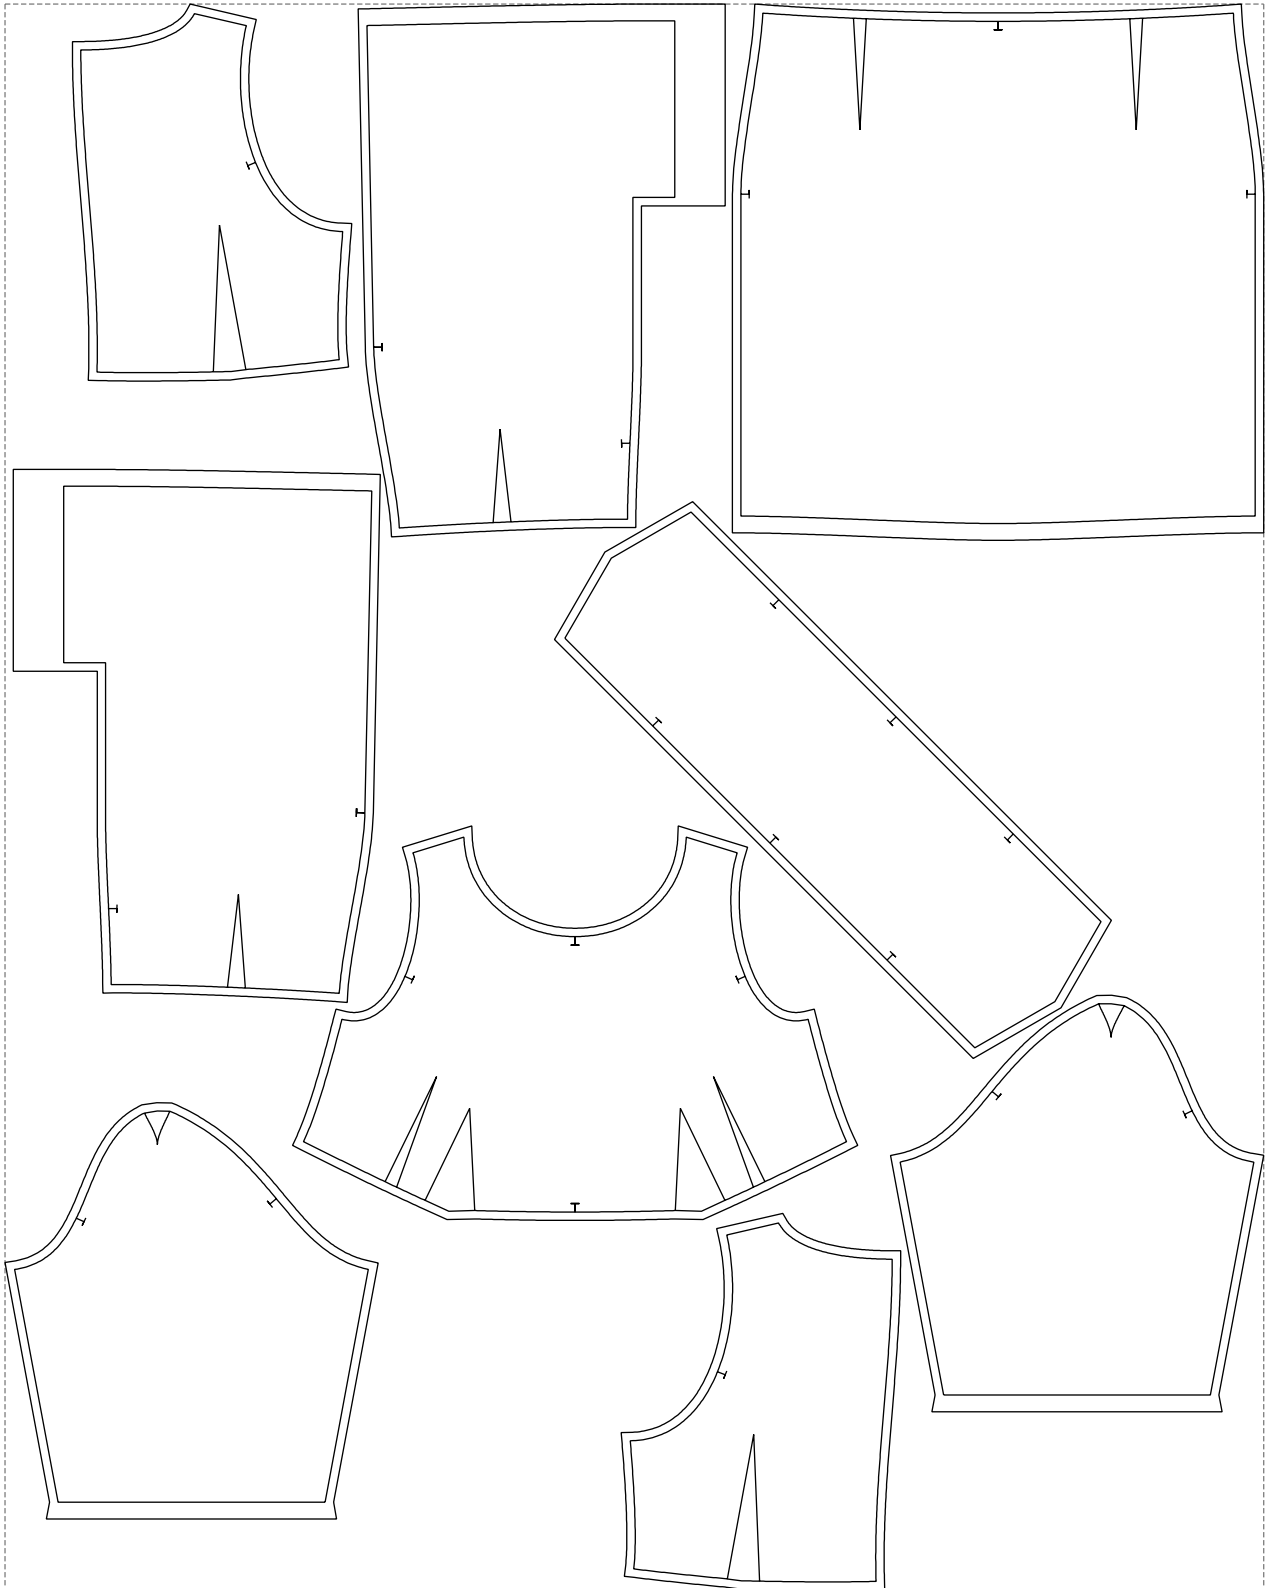

Not for print

Paper size: A4, size:1399.00 x1425.64 mm

# Example

size:1499.00 x1889.39 mm

Maneken =1 ver.0

rz\_1=170

rz\_16=112

rz\_17=96.2

rz\_18=94

rz\_19=120

rz\_20=117

---

. . . . .  
. . . . .  
. . . . .