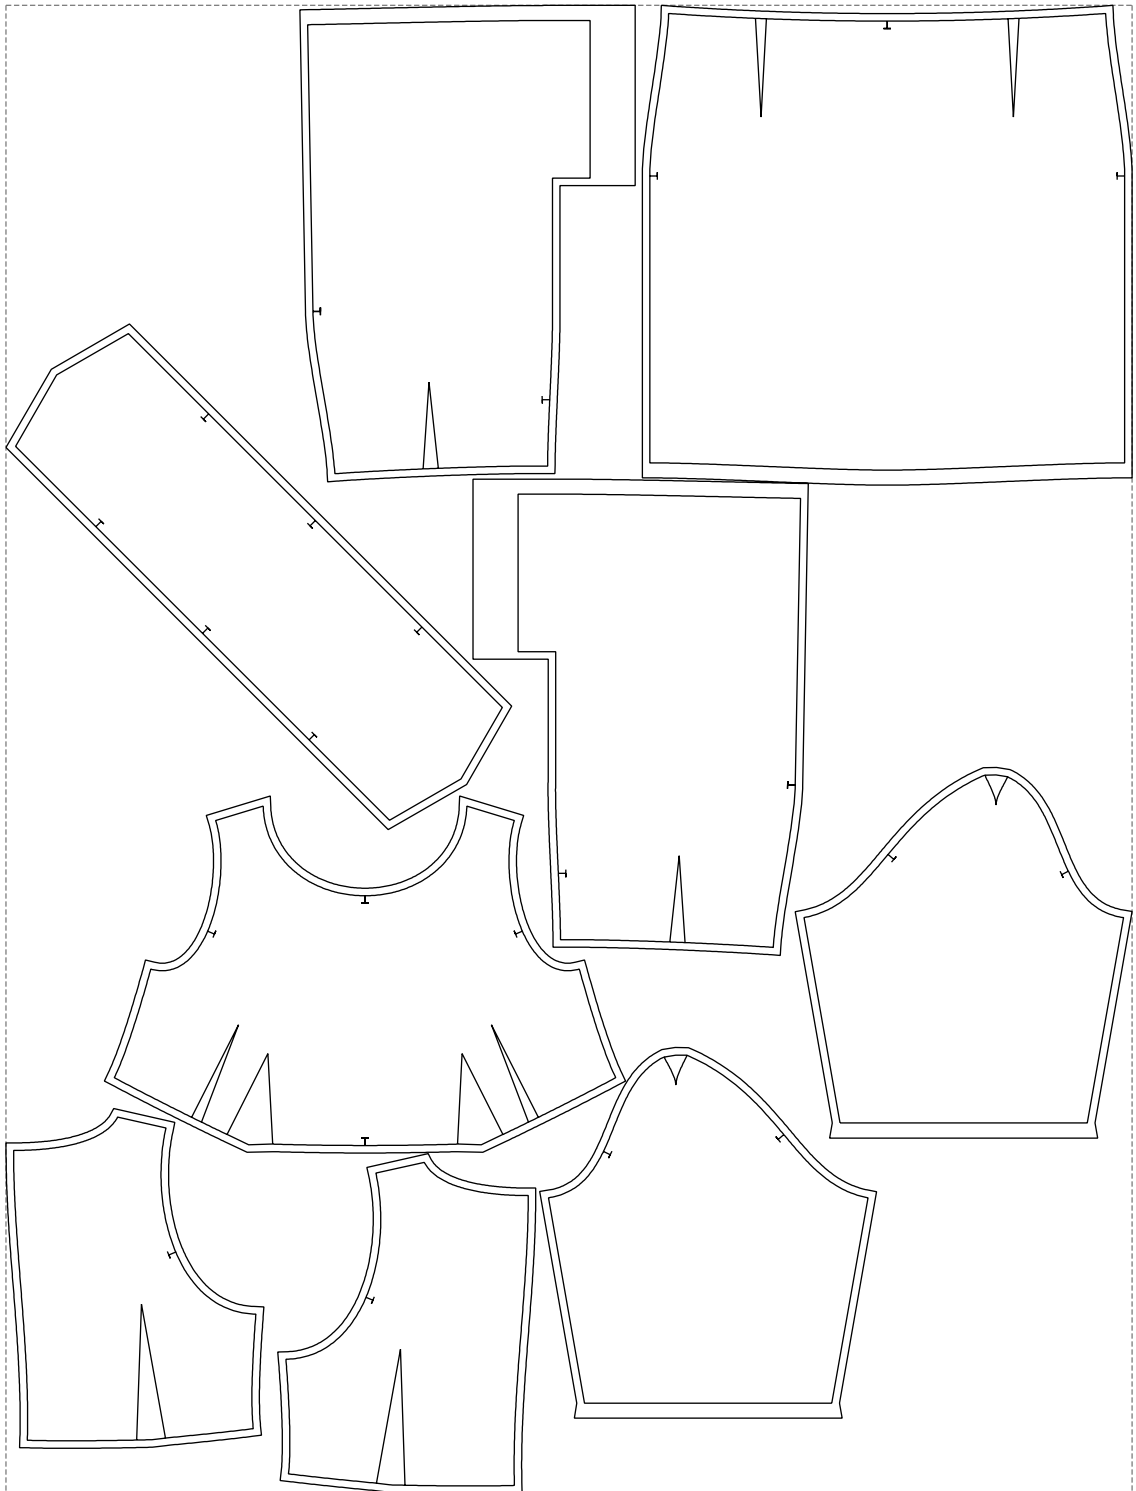

Not for print

Paper size: A4, size:1399.00 x1512.35 mm

# Example

size:1499.00 x1981.21 mm

Maneken =1 ver.0

rz\_1=170

rz\_16=116

rz\_17=100

rz\_18=98.8

rz\_19=124

rz\_20=121

---

. . . . .  
. . . . .  
. . . . .