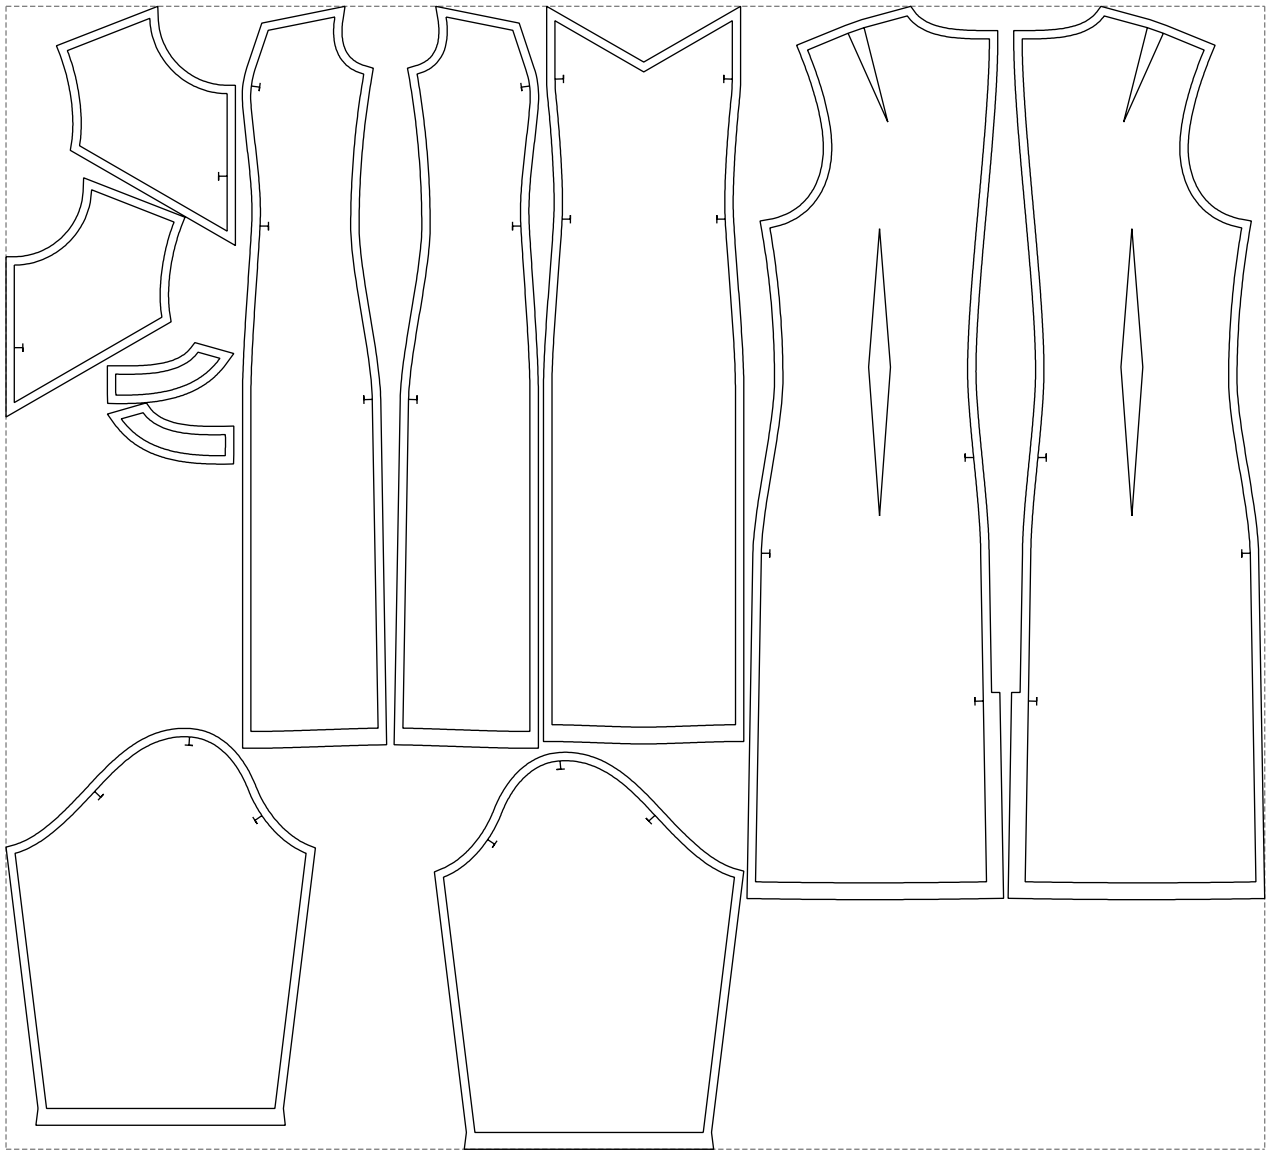

# Example

size:1499.00 x1361.49 mm

Maneken =1 ver.0

rz\_1=170

rz\_16=92

rz\_17=78.8

rz\_18=71.8

rz\_19=100