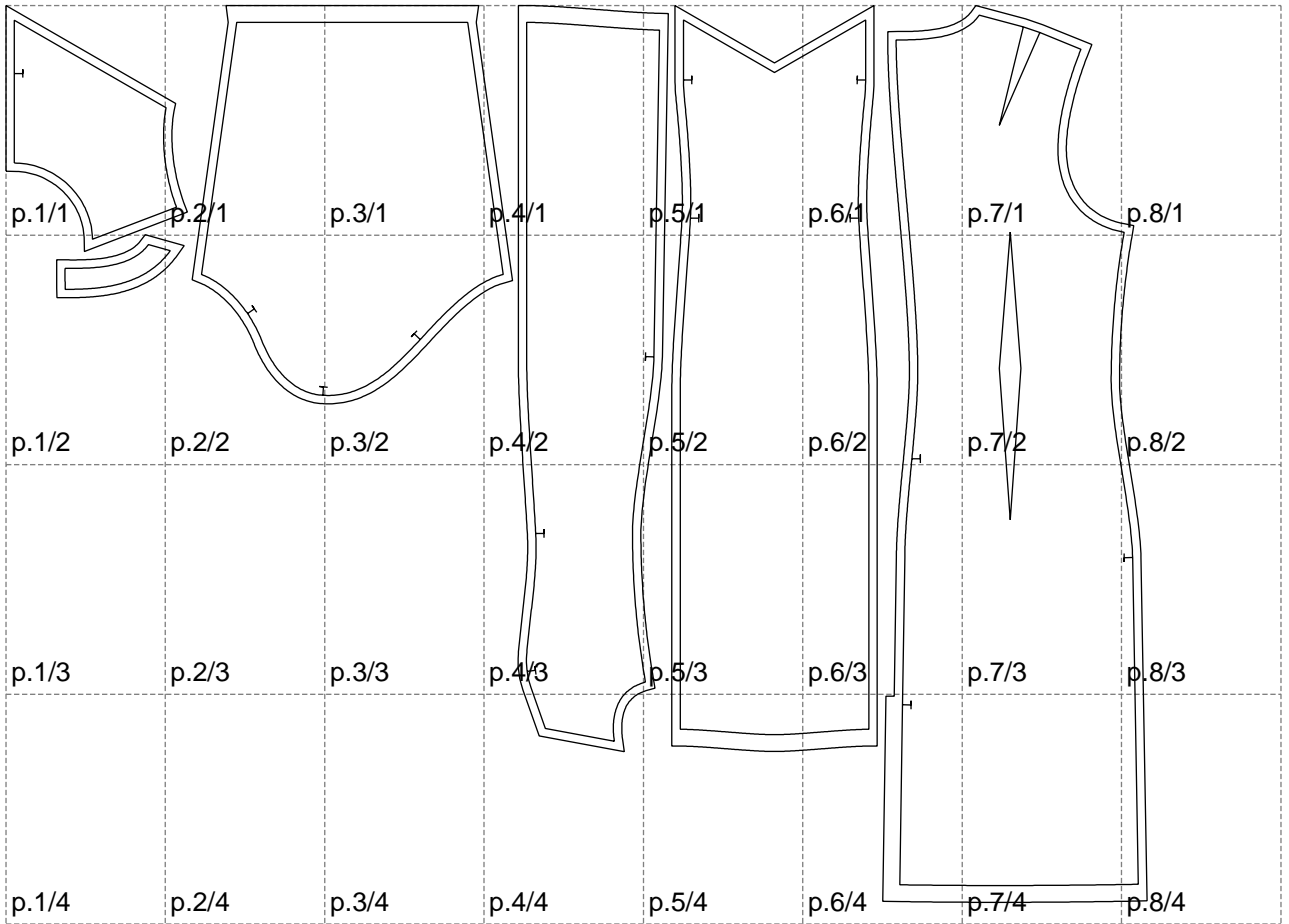

Not for print

Paper size: A4, size:1358.90 x1067.84 mm

# Example

size:1499.00 x1527.39 mm

Maneken =1 ver.0

rz\_1=170

rz\_16=96

rz\_17=82

rz\_18=76

rz\_19=104

rz\_20=101.8

---

. . . . .  
. . . . .  
. . . . .