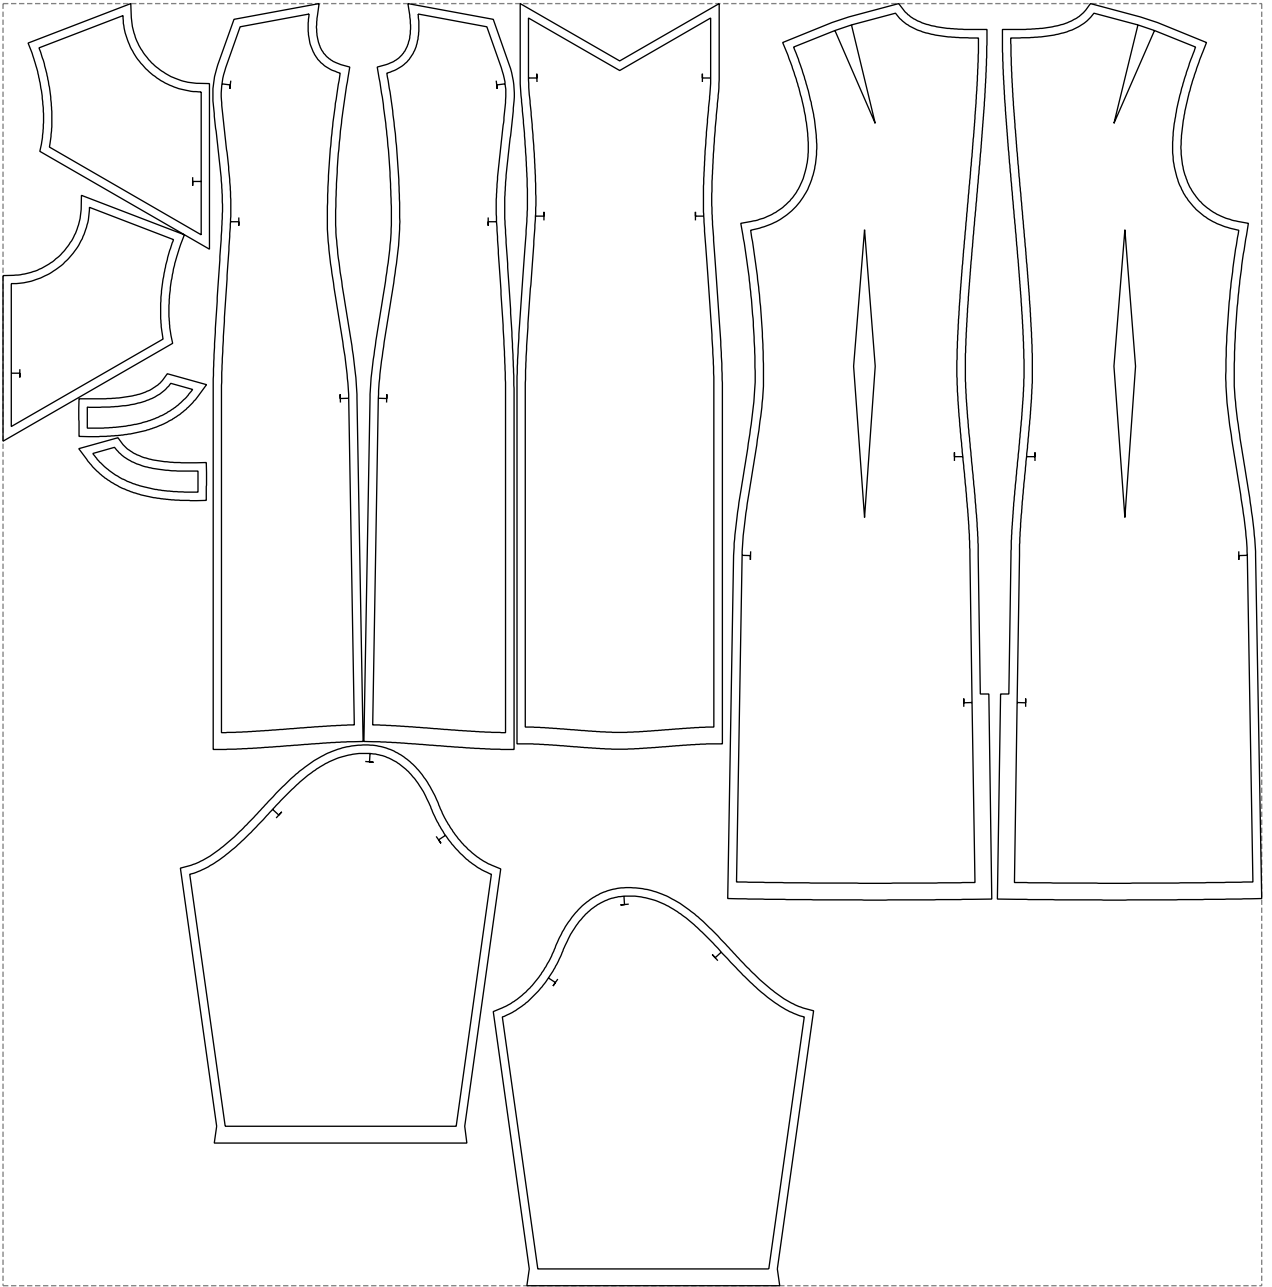

Not for print

Paper size: A4, size:1358.90 x1067.84 mm

# Example

size:1499.00 x1527.39 mm

Maneken =1 ver.0

rz\_1=170

rz\_16=96

rz\_17=82

rz\_18=76

rz\_19=104