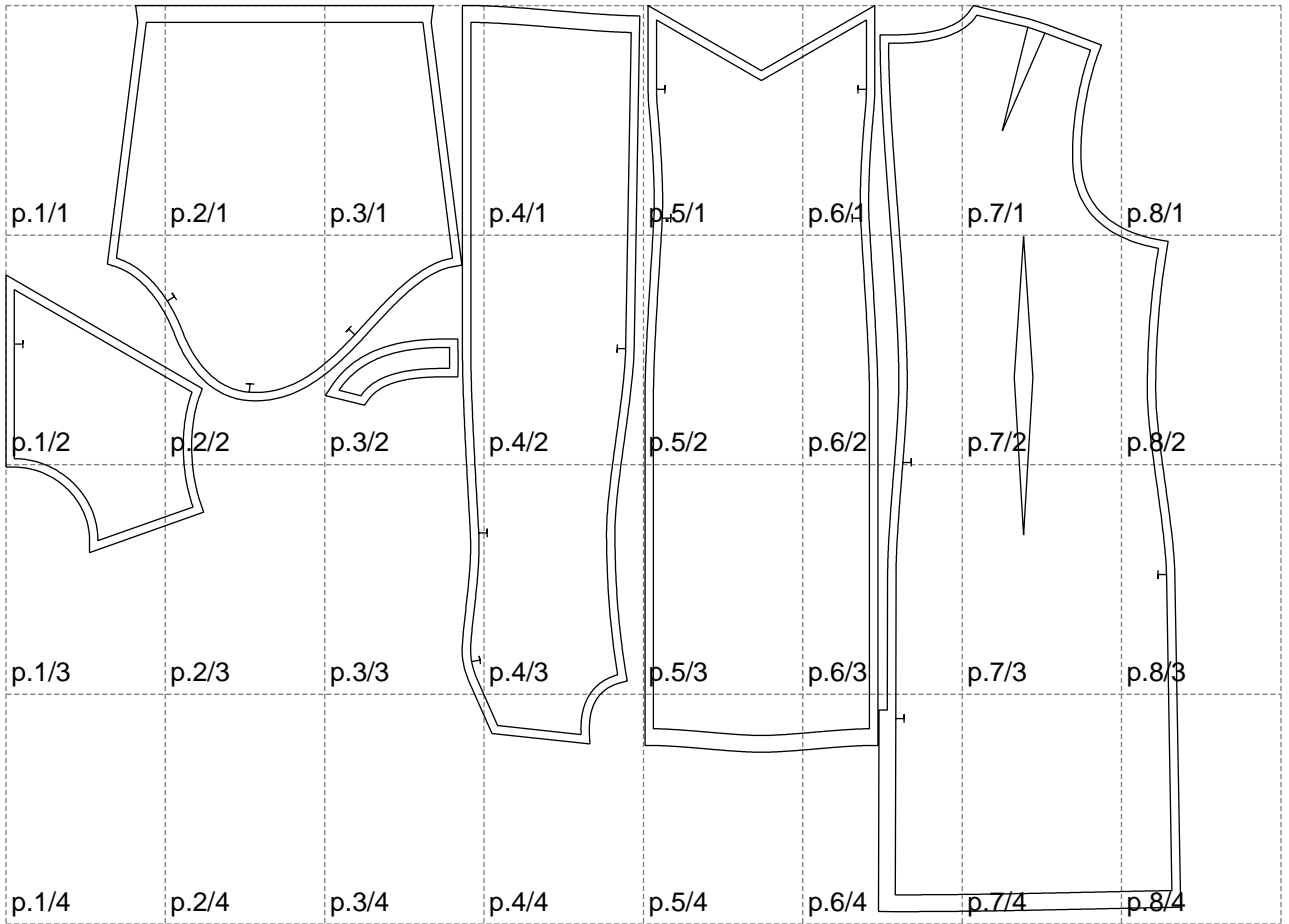

Not for print

Paper size: A4, size:1399.00 x1078.90 mm

# Example

size:1448.71 x1535.45 mm

Maneken =1 ver.0

rz\_1=170

rz\_16=116

rz\_17=100

rz\_18=98.8

rz\_19=124

rz\_20=121

---

. . . . .  
. . . . .  
. . . . .