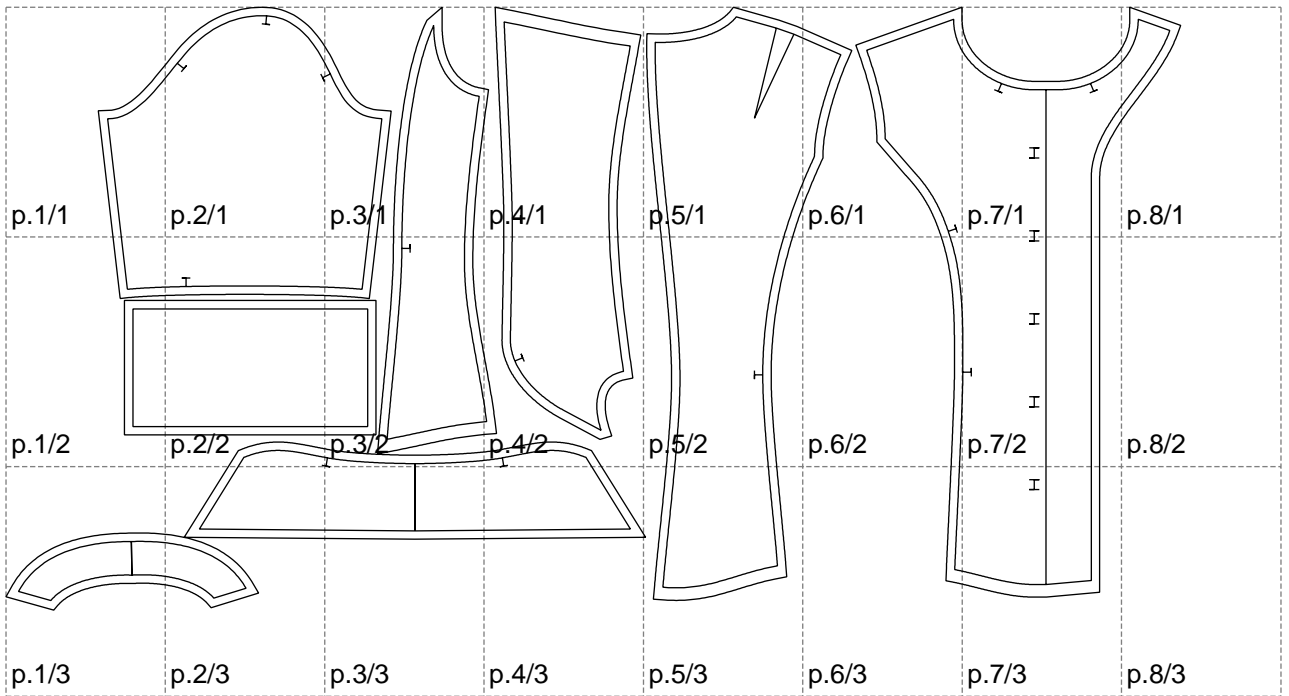

Not for print

Paper size: A4, size:1399.00 x717.71 mm

# Example

size:1488.95 x1259.37 mm

Maneken =1 ver.0

rz\_1=170

rz\_16=88

rz\_17=75.6

rz\_18=67.6

rz\_19=96

rz\_20=94.6

---

. . . . .  
. . . . .  
. . . . .