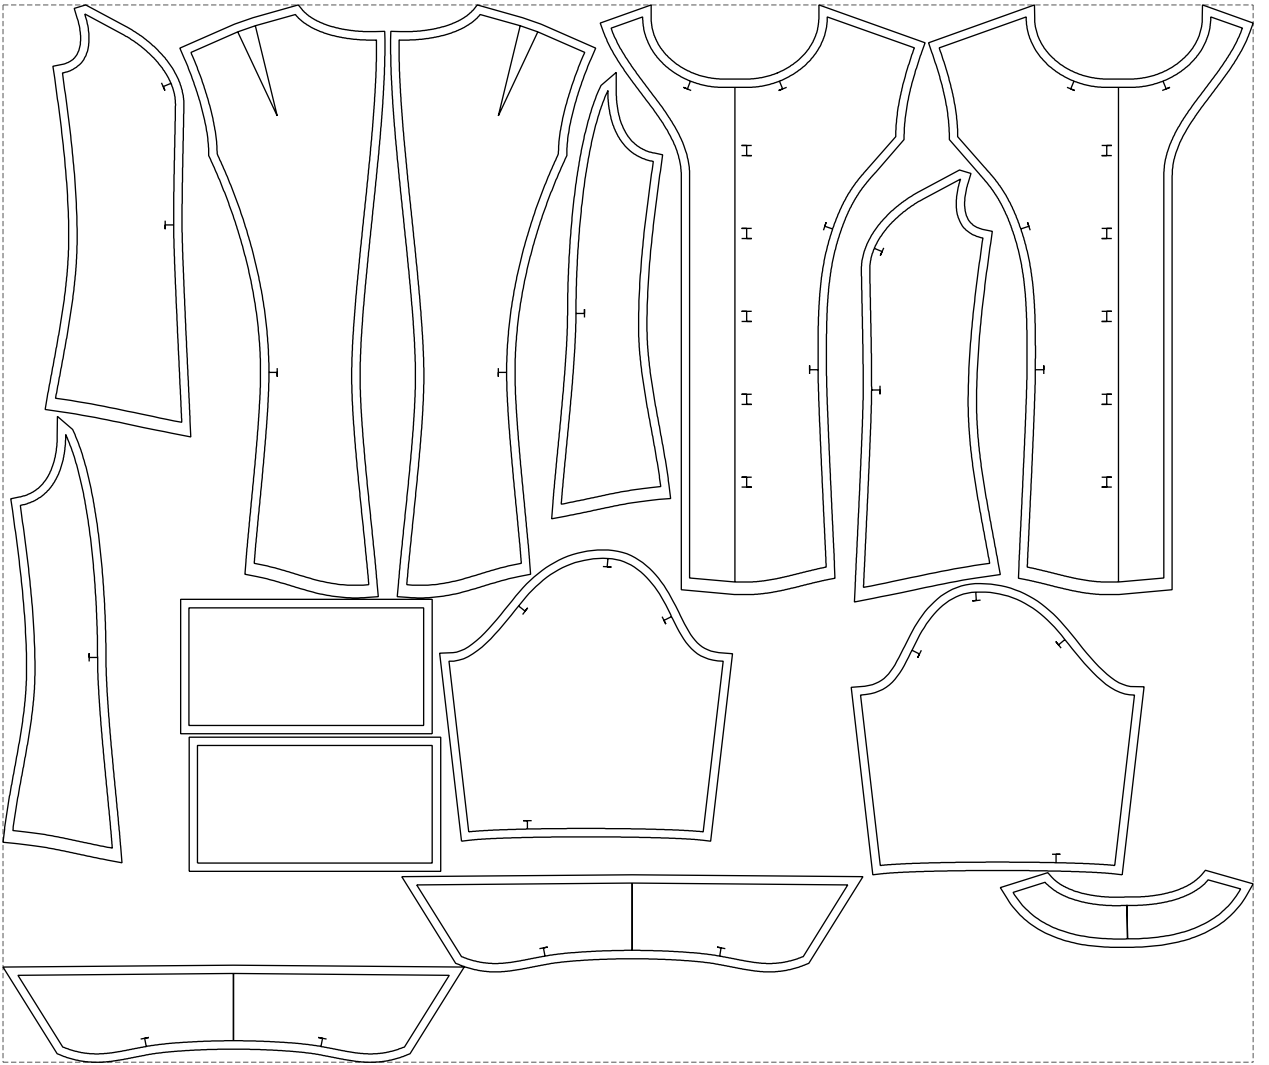

Not for print

Paper size: A4, size:1399.00 x717.71 mm

# Example

size:1488.95 x1259.37 mm

Maneken =1 ver.0

rz\_1=170

rz\_16=88

rz\_17=75.6

rz\_18=67.6

rz\_19=96