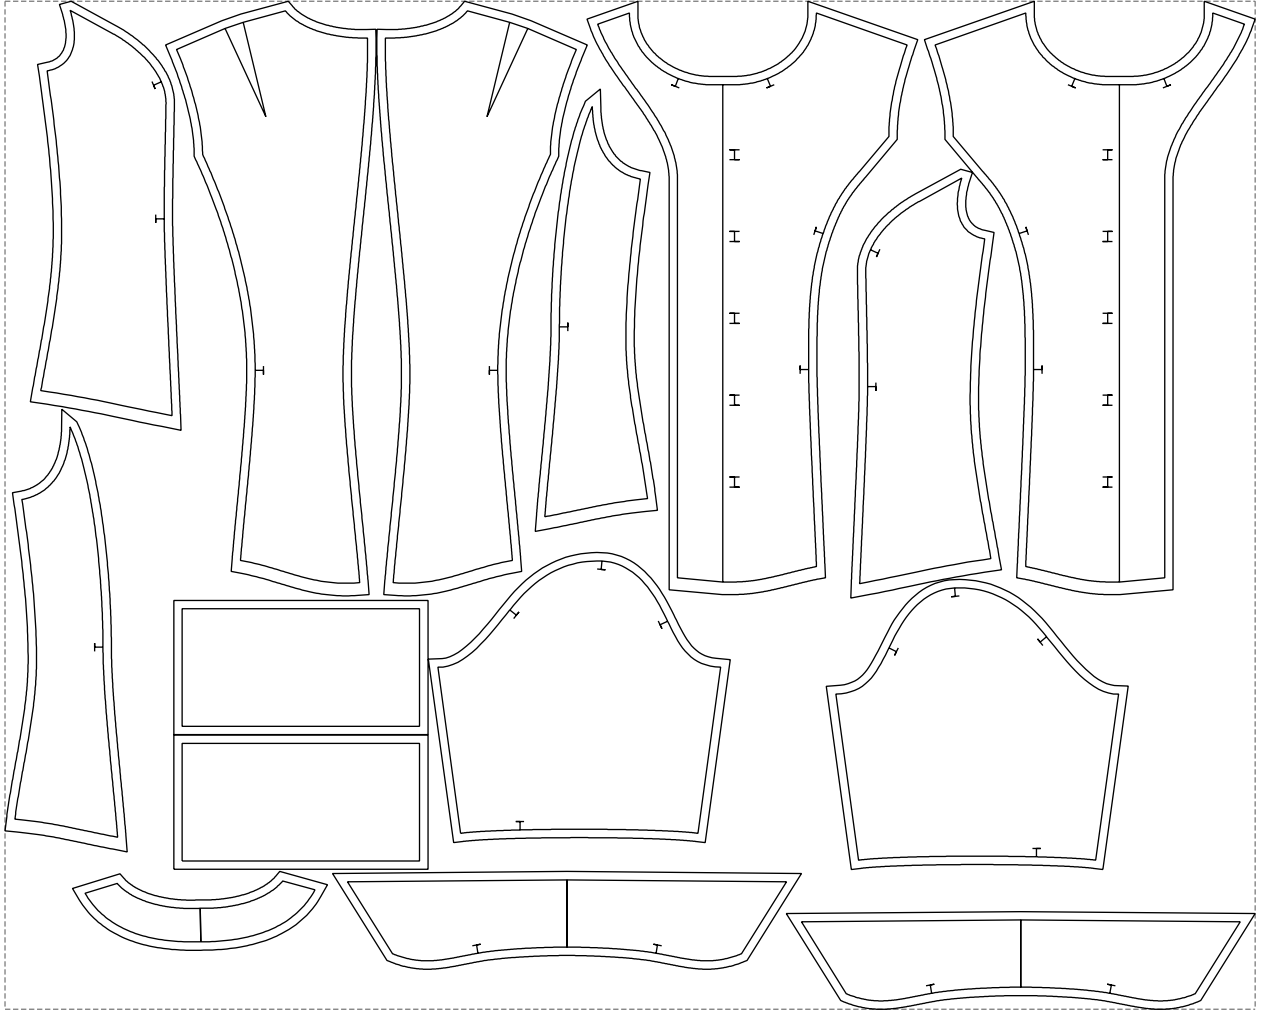

Not for print

Paper size: A4, size:1318.27 x722.12 mm

Example

size:1488.97 x1200.79 mm

Maneken =1 ver.0

rz_1=170

rz_16=92

rz_17=78.8

rz_18=71.8

rz_19=100

rz_20=98.1

.
.
.