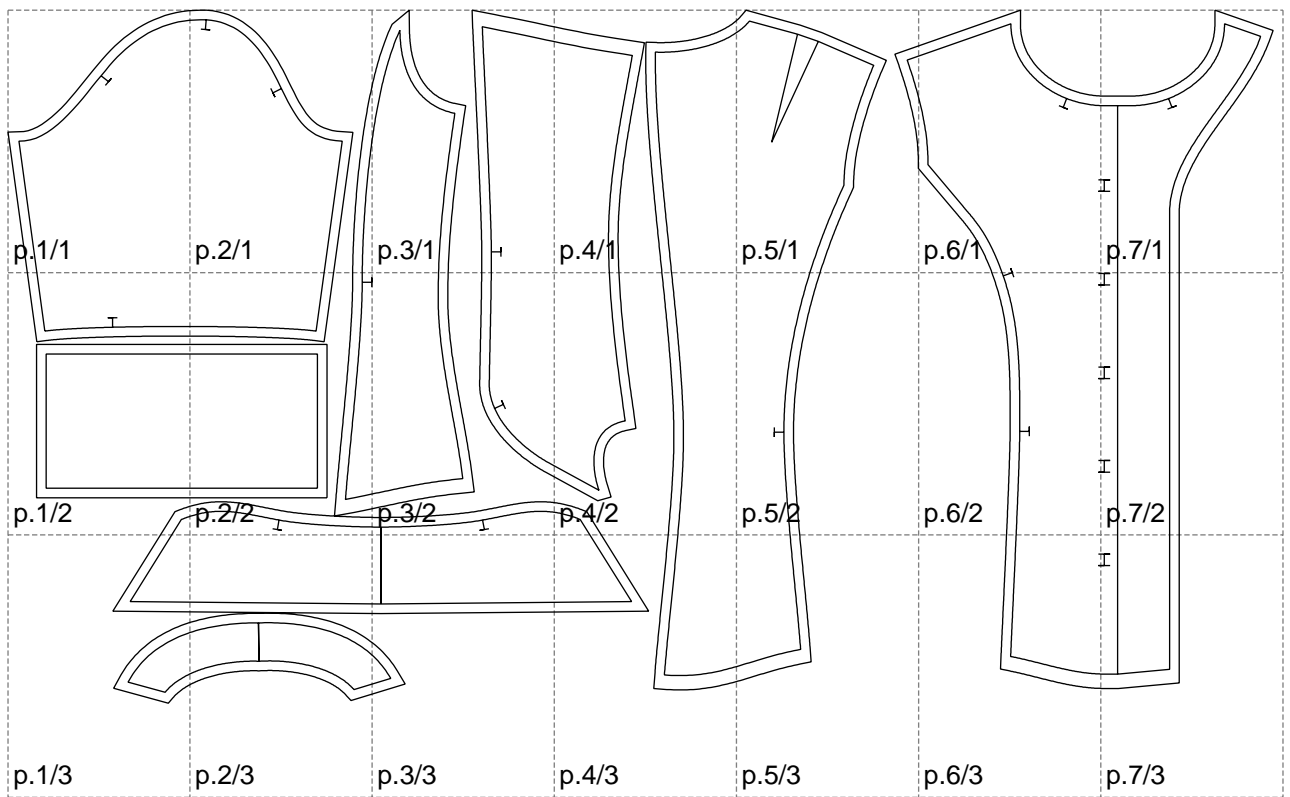

Not for print

Paper size: A4, size:1318.27 x722.12 mm

Example

size:1488.97 x1200.79 mm

Maneken =1 ver.0

rz_1=170

rz_16=92

rz_17=78.8

rz_18=71.8

rz_19=100

rz_20=98.1

.
.
.