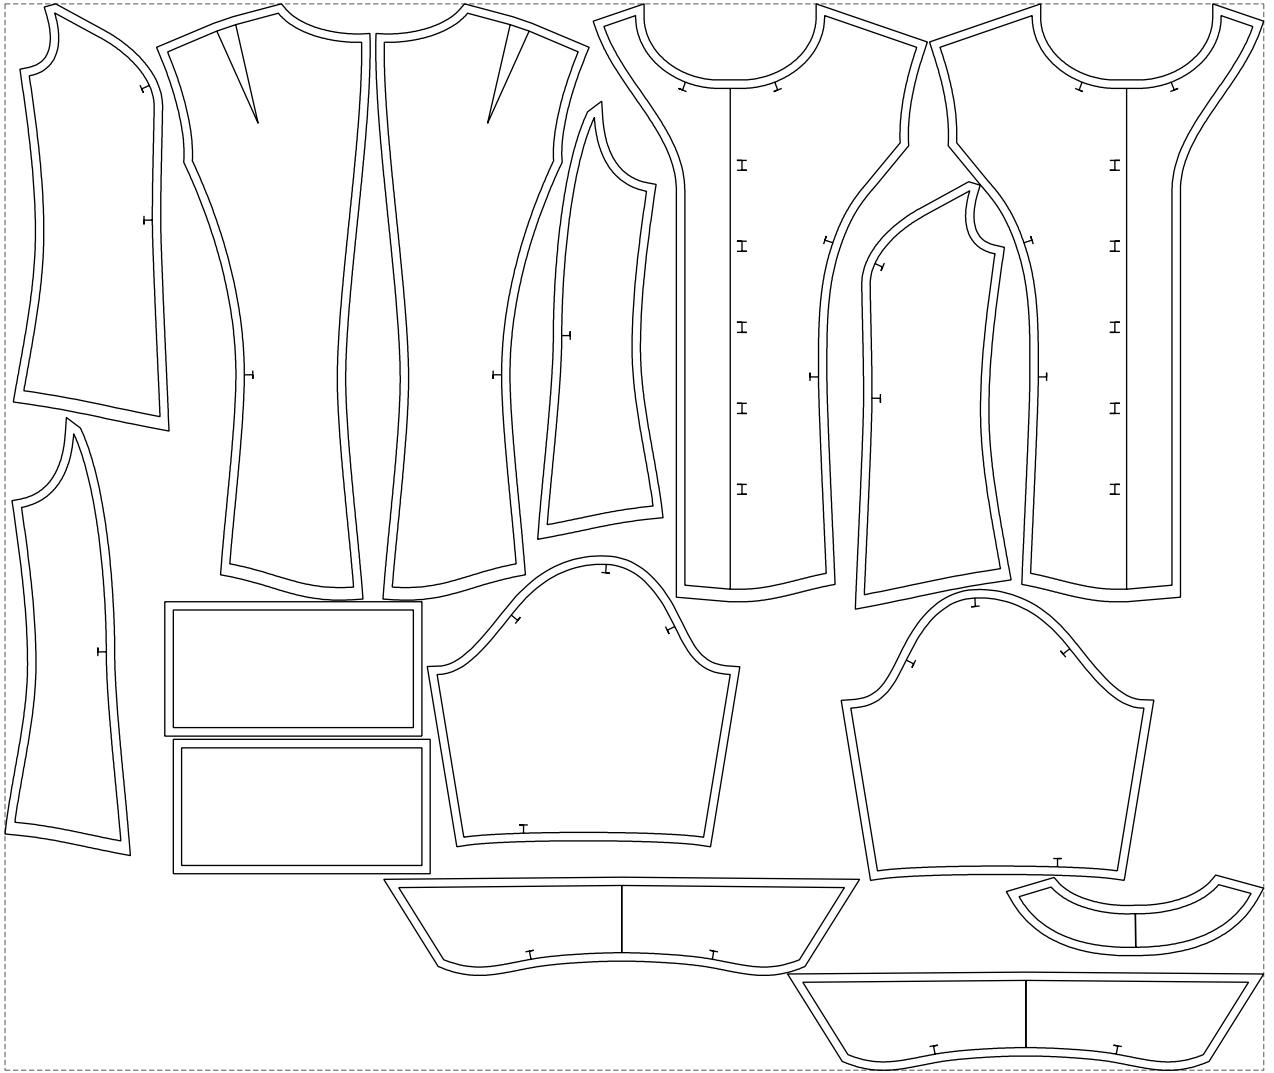

Not for print

Paper size: A4, size:1358.74 x724.23 mm

# Example

size:1499.00 x1270.42 mm

Maneken =1 ver.0

rz\_1=170

rz\_16=96

rz\_17=82

rz\_18=76

rz\_19=104

rz\_20=101.8

---

. . . . .  
. . . . .  
. . . . .