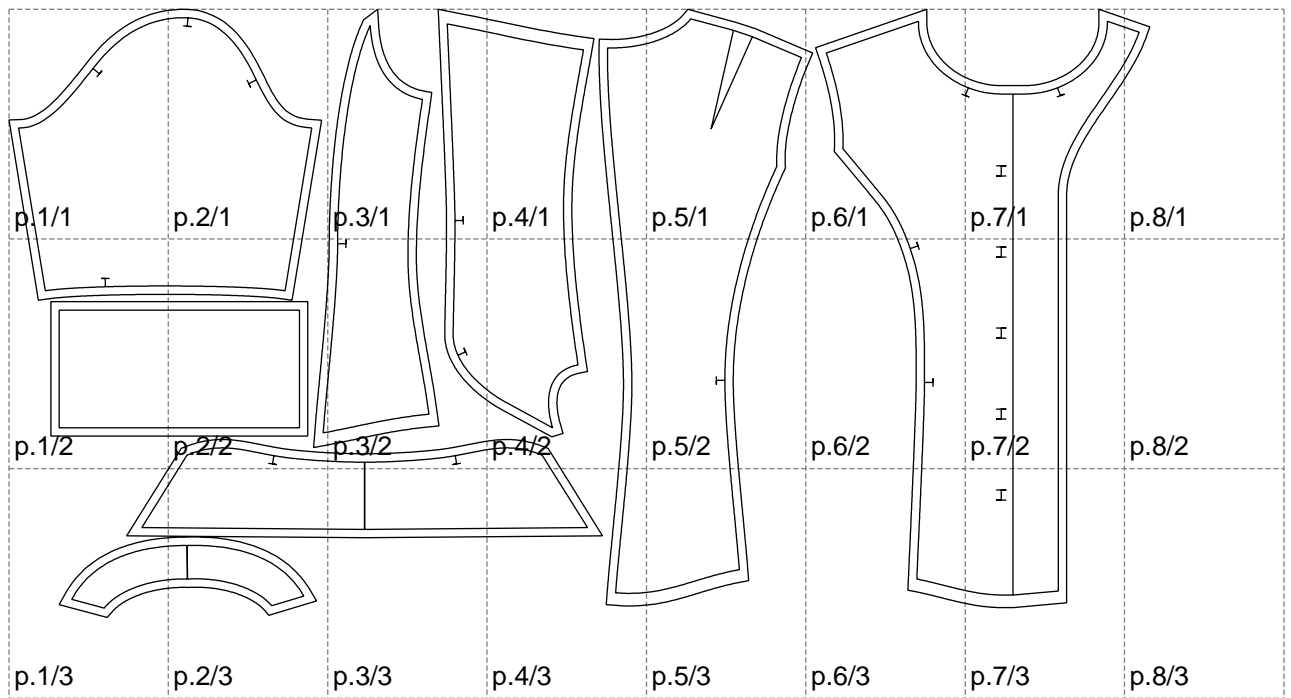

Not for print

Paper size: A4, size:1358.74 x724.23 mm

# Example

size:1499.00 x1270.42 mm

Maneken =1 ver.0

rz\_1=170

rz\_16=96

rz\_17=82

rz\_18=76

rz\_19=104

rz\_20=101.8

---

. . . . .  
. . . . .  
. . . . .