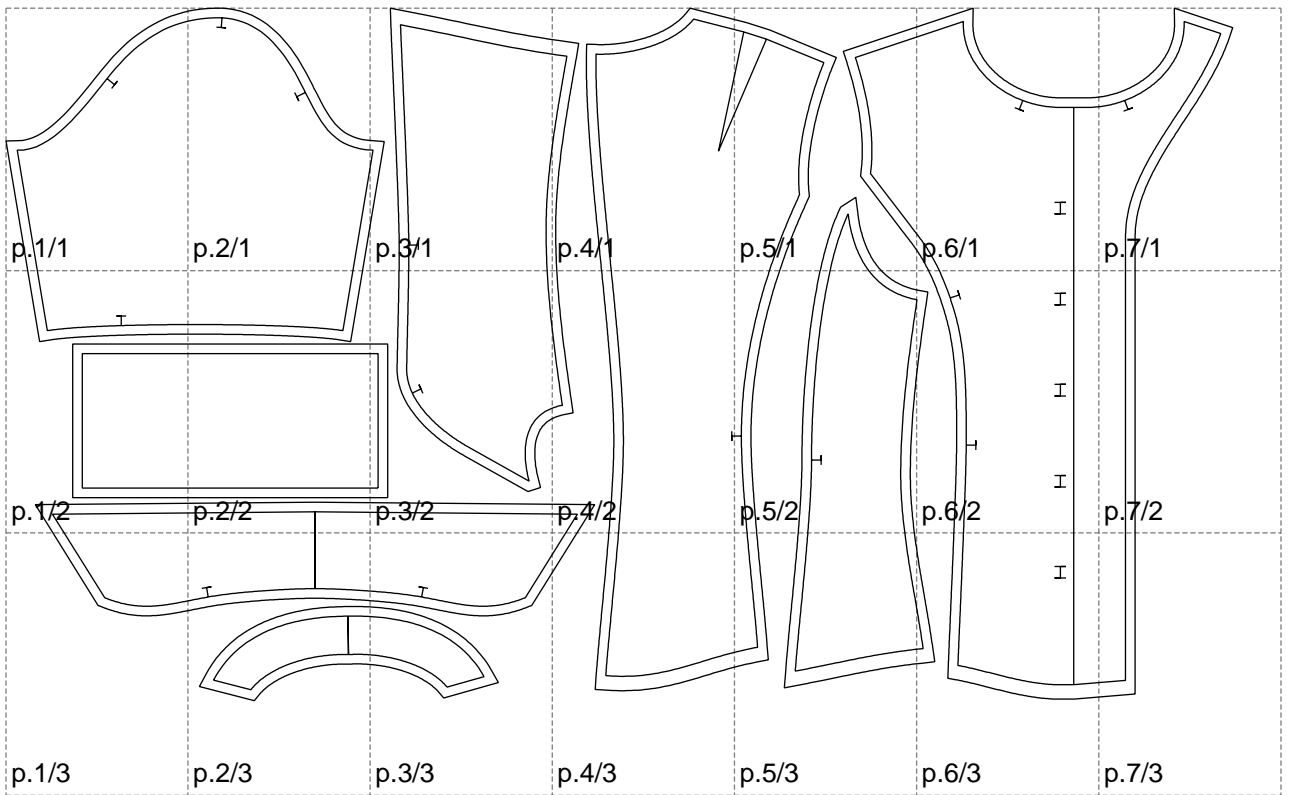

Not for print

Paper size: A4, size:1278.44 x721.43 mm

# Example

size:1499.00 x1380.59 mm

Maneken =1 ver.0

rz\_1=170

rz\_16=104

rz\_17=88.9

rz\_18=84.4

rz\_19=112

rz\_20=109.3

---

. . . . .  
. . . . .  
. . . . .