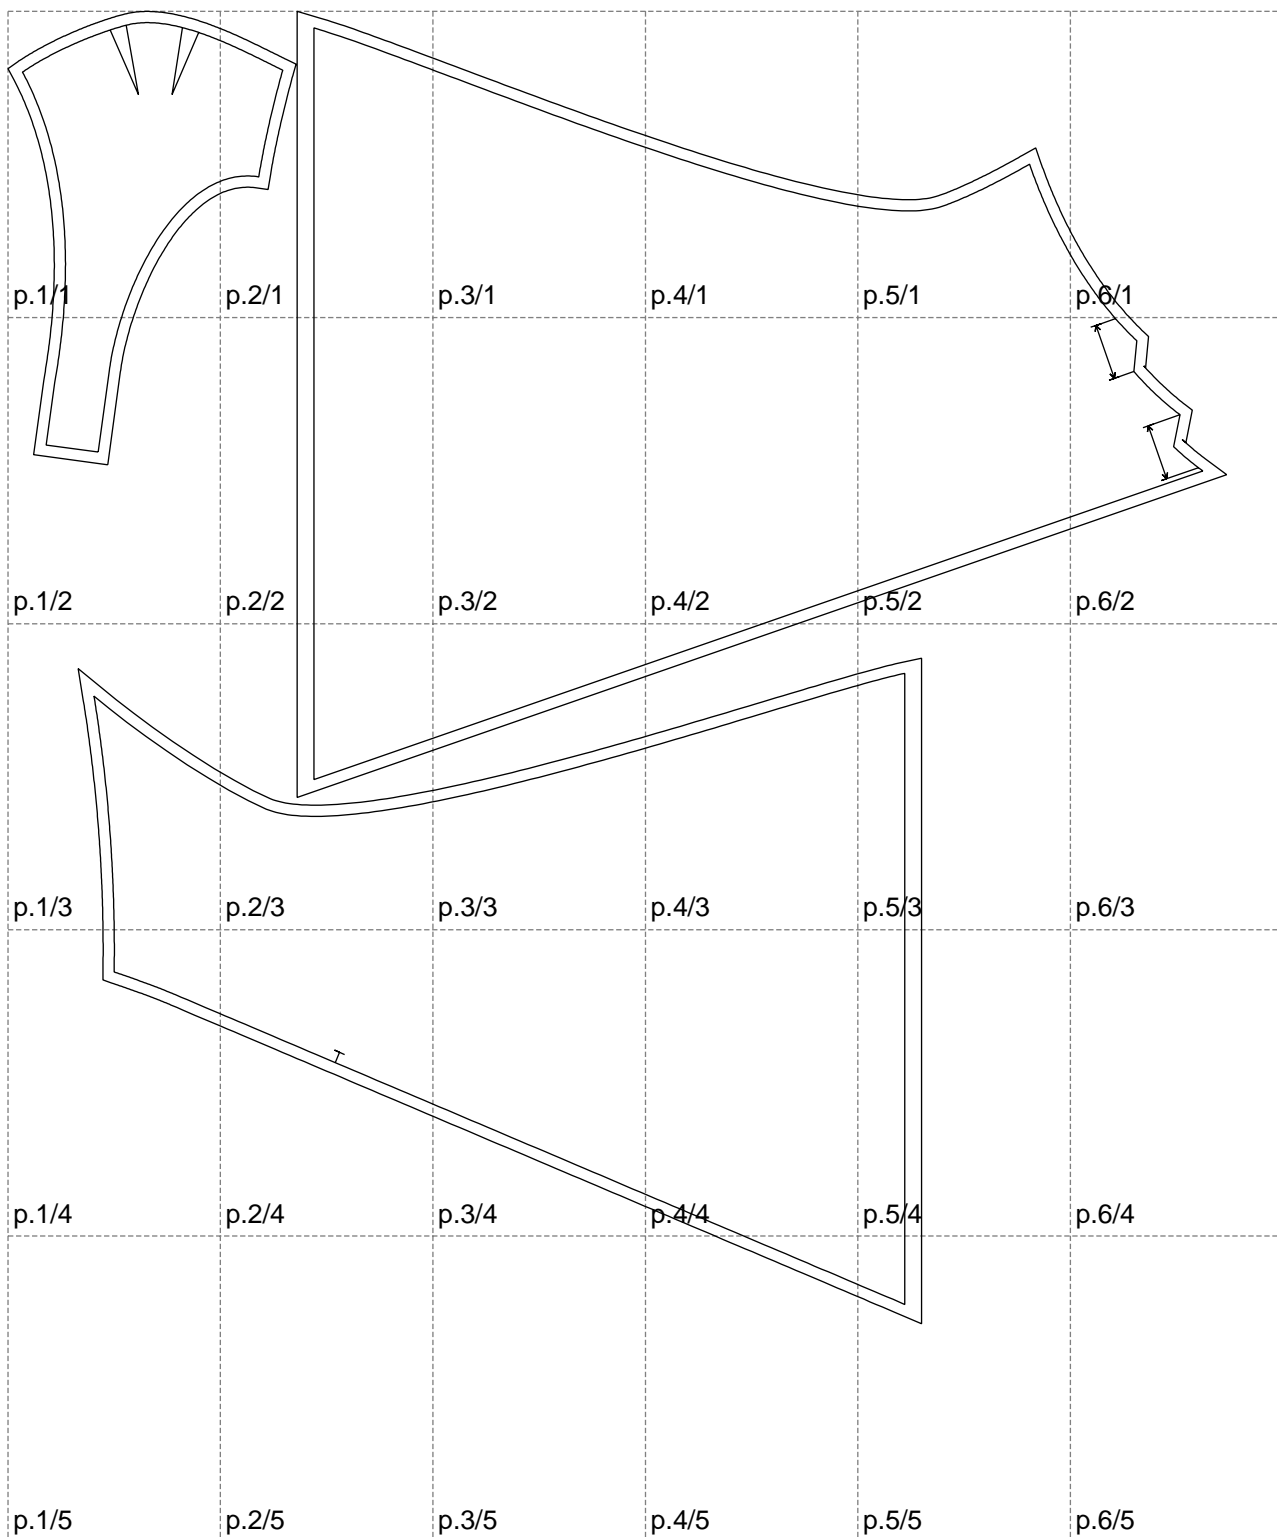

Not for print

Paper size: A4, size:1088.55 x1171.98 mm

# Example

size:1499.00 x2087.78 mm

Maneken =1 ver.0

rz\_1=170

rz\_16=92

rz\_17=78.8

rz\_18=71.8

rz\_19=100

rz\_20=98.1

---

. . . . .  
. . . . .  
. . . . .