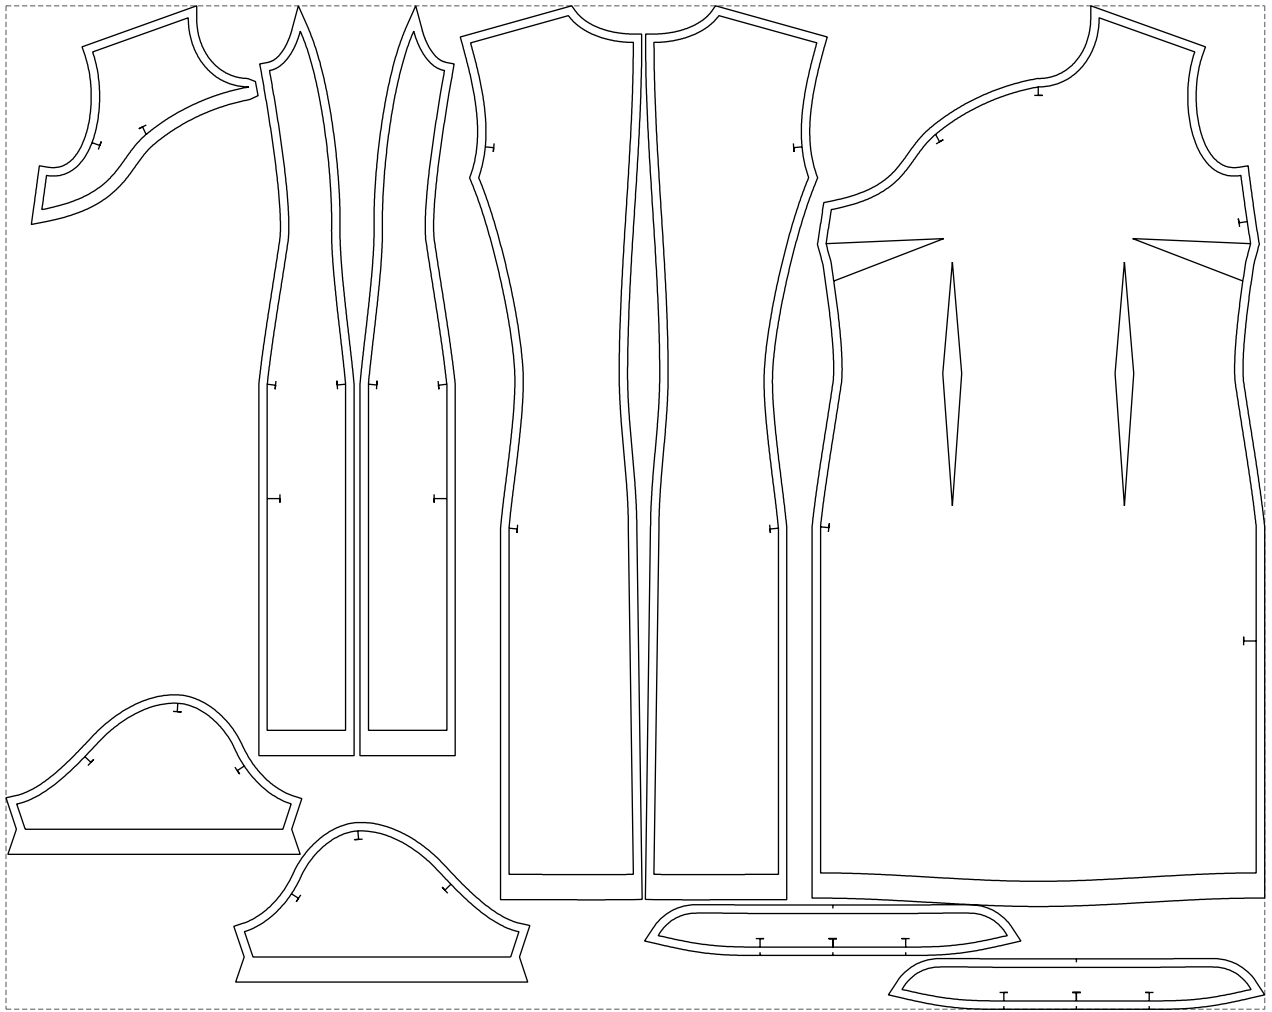

Not for print

Paper size: A4, size:1399.00 x1072.78 mm

# Example

size:1499.00 x1195.21 mm

Maneken =1 ver.0

rz\_1=170

rz\_16=88

rz\_17=75.6

rz\_18=67.6

rz\_19=96

rz\_20=94.6

---

. . . . .  
. . . . .  
. . . . .