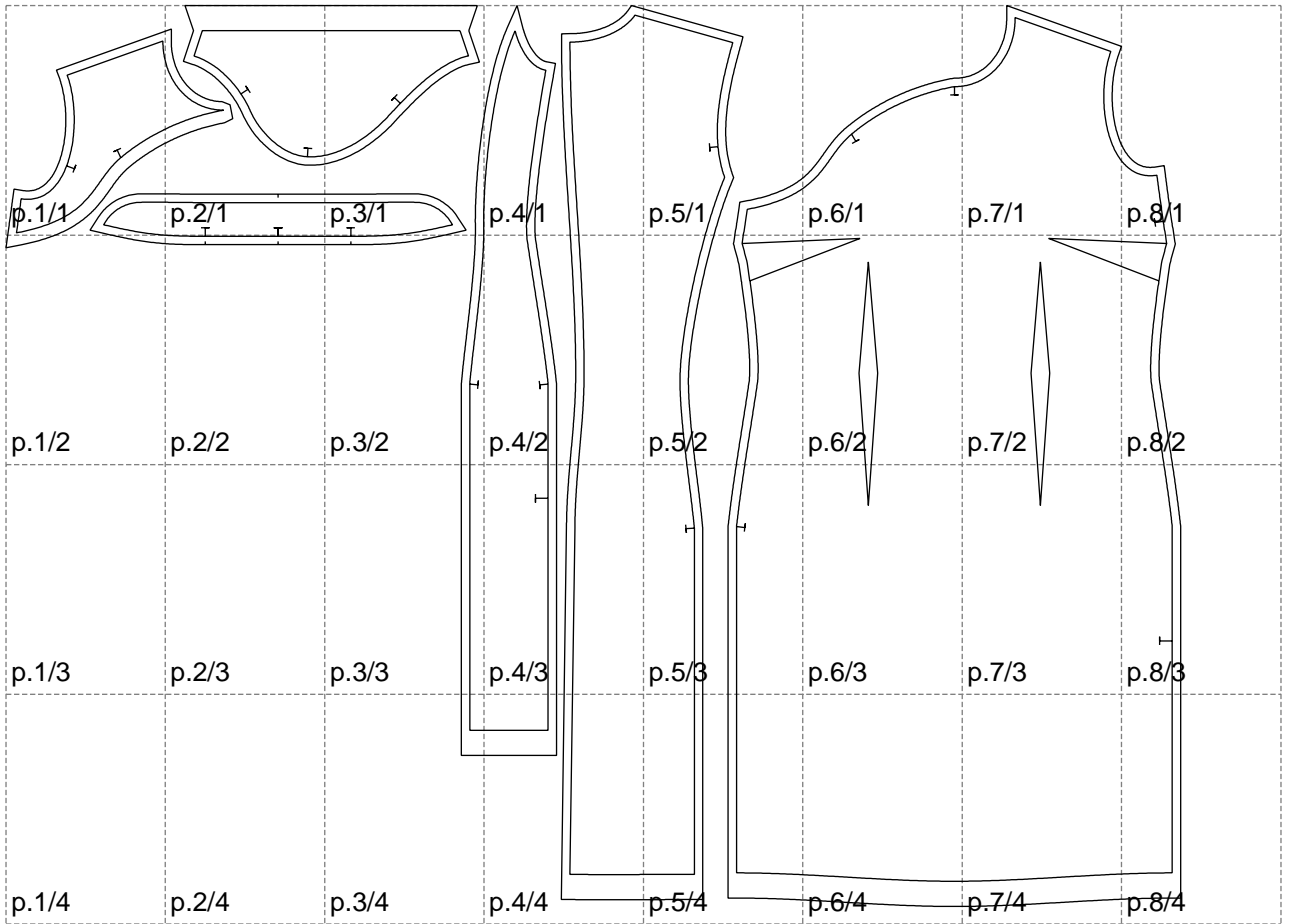

Not for print

Paper size: A4, size:1399.00 x1072.78 mm

# Example

size:1499.00 x1195.21 mm

Maneken =1 ver.0

rz\_1=170

rz\_16=88

rz\_17=75.6

rz\_18=67.6

rz\_19=96

rz\_20=94.6

---

. . . . .  
. . . . .  
. . . . .