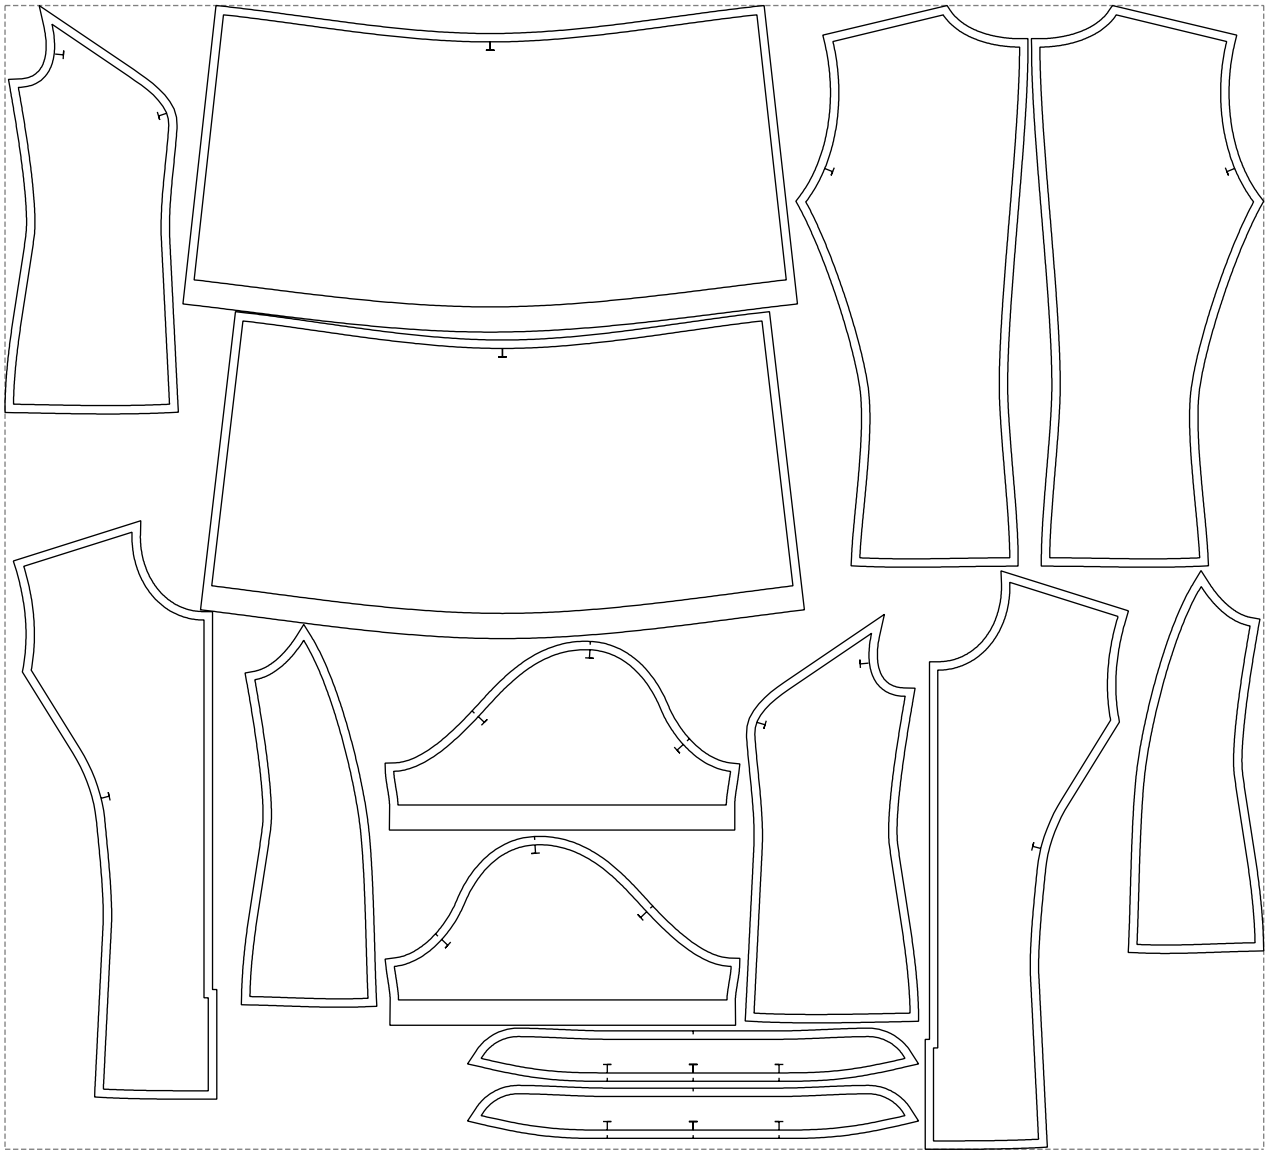

Not for print

Paper size: A4, size:1399.00 x1155.96 mm

# Example

size:1499.00 x1362.51 mm

Maneken =1 ver.0

rz\_1=170

rz\_16=116

rz\_17=100

rz\_18=98.8

rz\_19=124