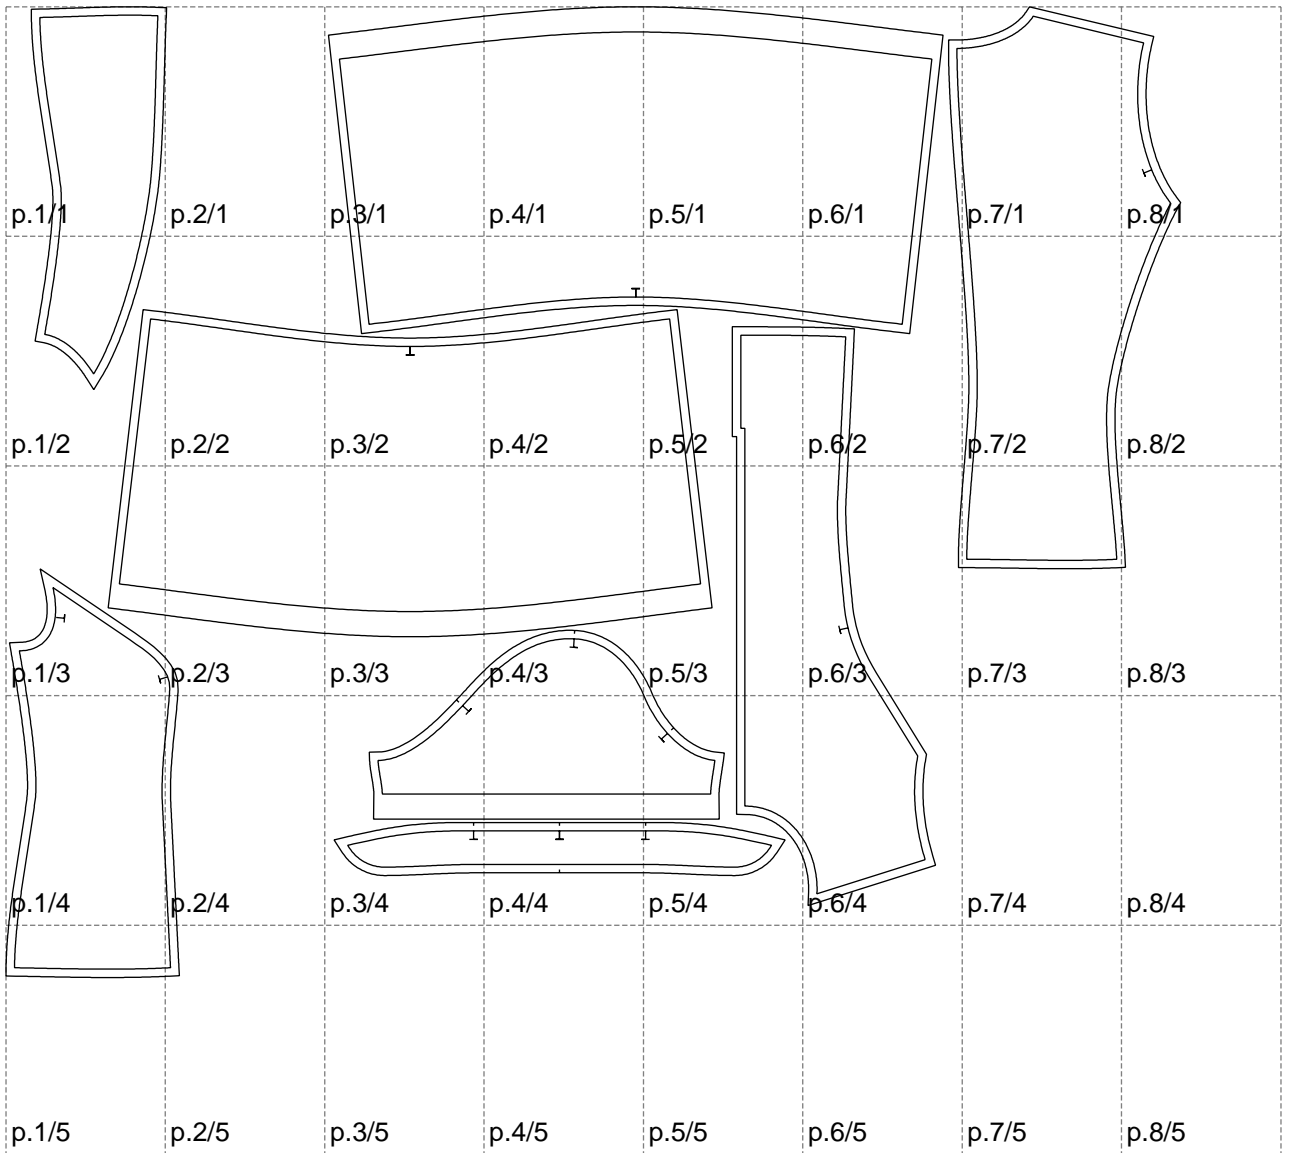

Not for print

Paper size: A4, size:1399.00 x1155.96 mm

# Example

size:1499.00 x1362.51 mm

Maneken =1 ver.0

rz\_1=170

rz\_16=116

rz\_17=100

rz\_18=98.8

rz\_19=124

rz\_20=121

---

. . . . .  
. . . . .  
. . . . .