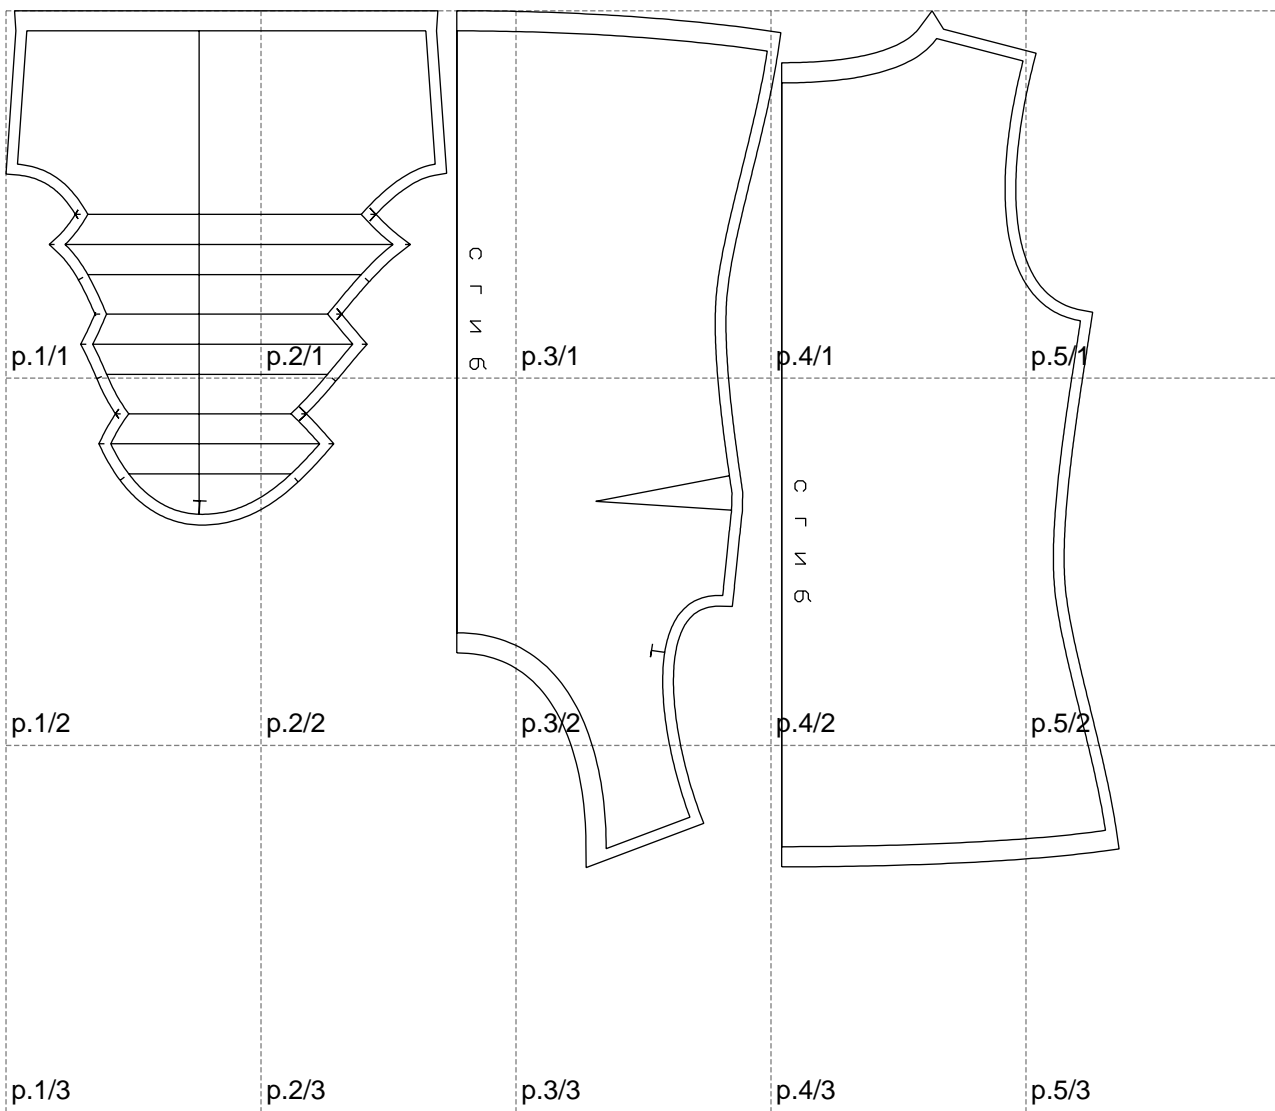

Not for print

Paper size: A4, size:828.46 x637.73 mm

# Example

size:1138.69 x637.73 mm

Maneken =1 ver.0

rz\_1=170

rz\_16=92

rz\_17=78.8

rz\_18=71.8

rz\_19=100

rz\_20=98.1

---

. . . . .  
. . . . .  
. . . . .