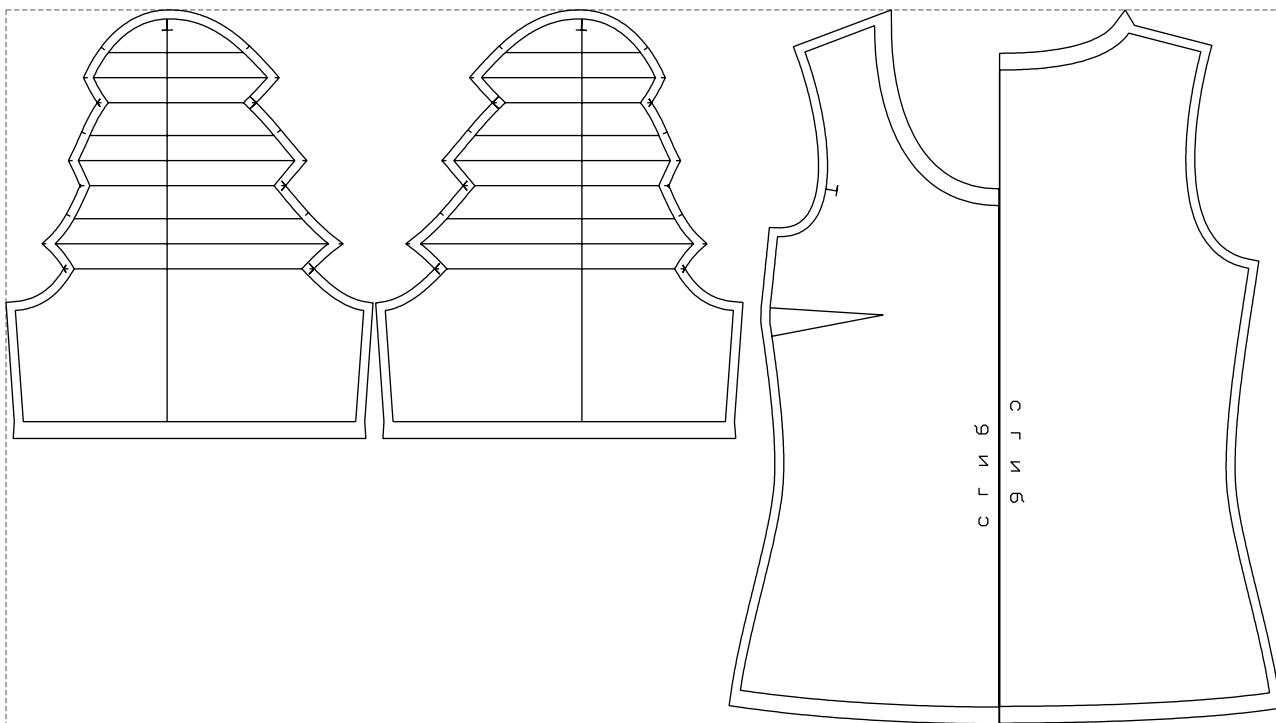

Not for print

Paper size: A4, size:828.46 x637.73 mm

# Example

size:1138.69 x637.73 mm

Maneken =1 ver.0

rz\_1=170

rz\_16=92

rz\_17=78.8

rz\_18=71.8

rz\_19=100

rz\_20=98.1

---

. . . . .  
. . . . .  
. . . . .