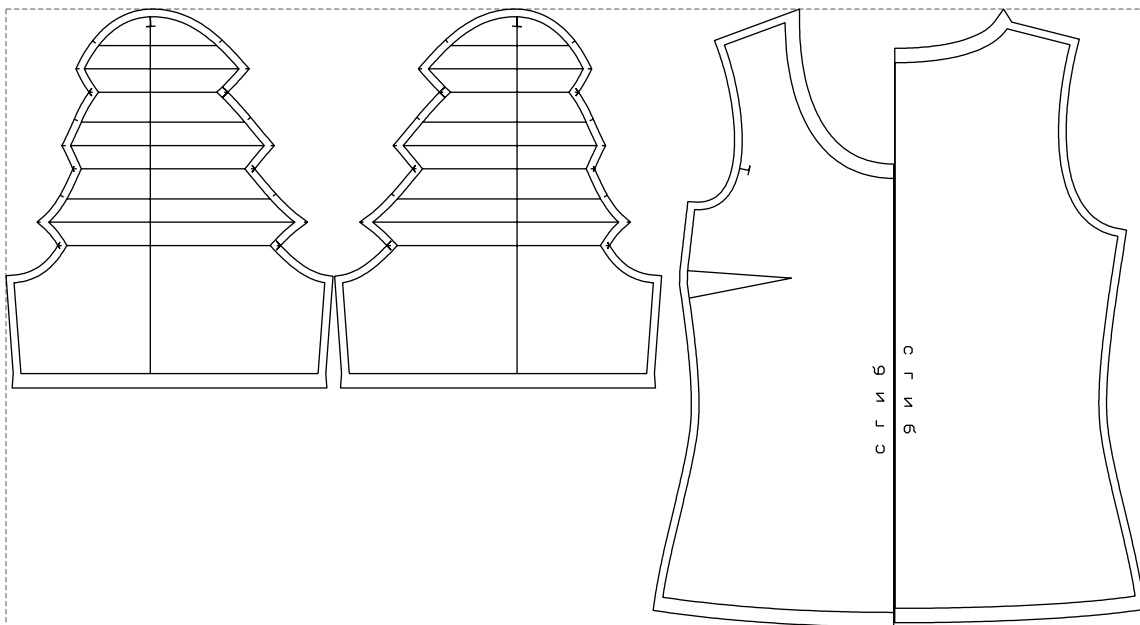

Not for print

Paper size: A4, size:854.80 x643.78 mm

# Example

size:1186.80 x643.78 mm

Maneken =1 ver.0

rz\_1=170

rz\_16=96

rz\_17=82

rz\_18=76

rz\_19=104

rz\_20=101.8

---

. . . . .  
. . . . .  
. . . . .