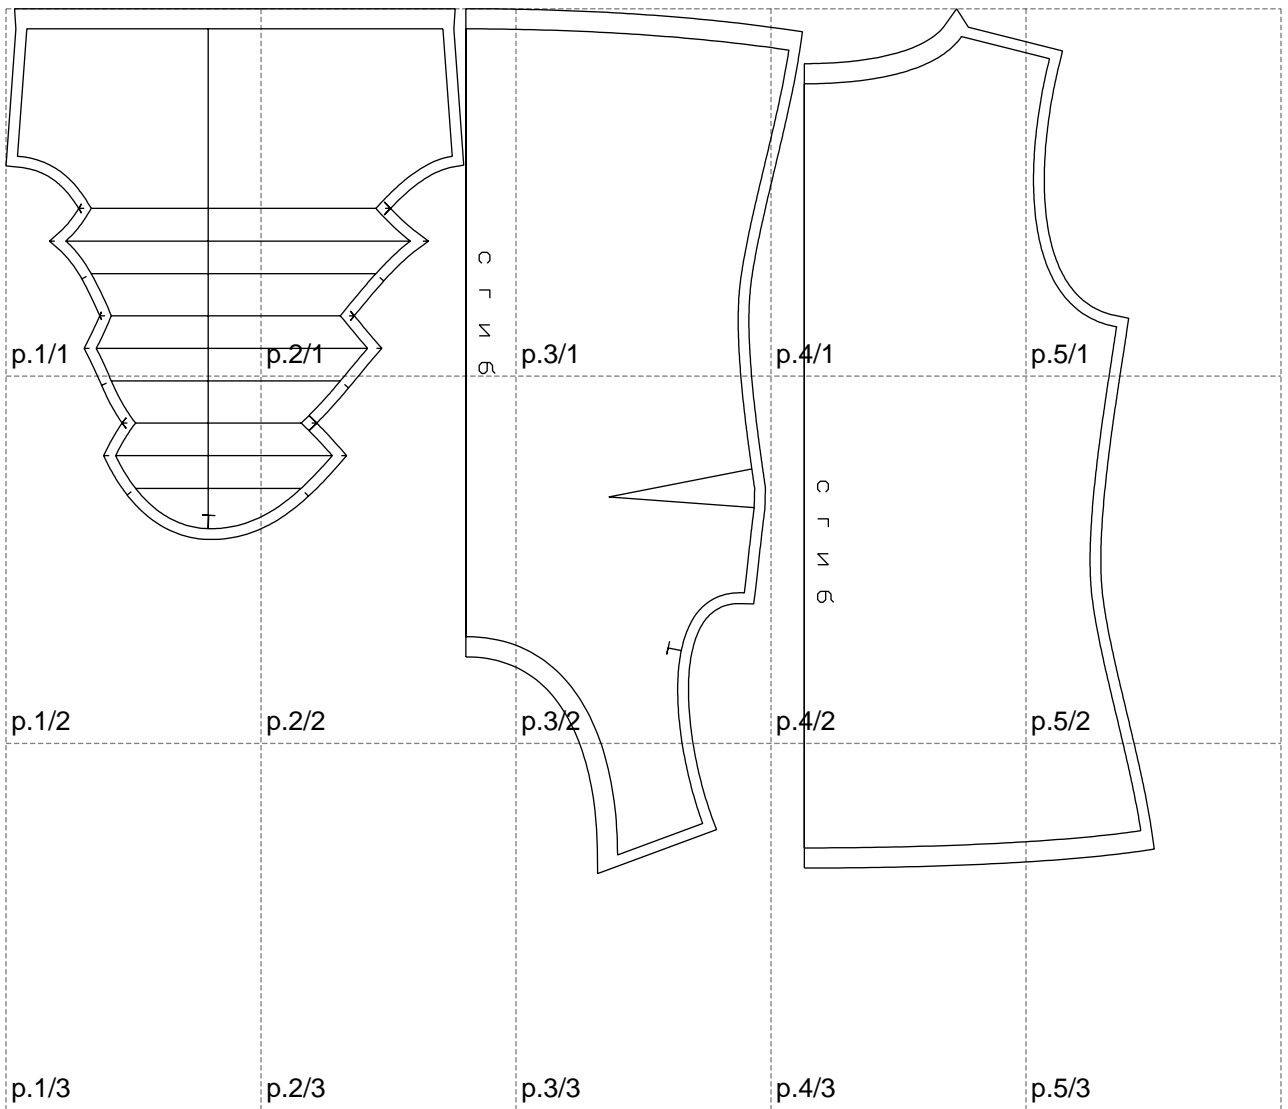

Not for print

Paper size: A4, size:854.80 x643.78 mm

# Example

size:1186.80 x643.78 mm

Maneken =1 ver.0

rz\_1=170

rz\_16=96

rz\_17=82

rz\_18=76

rz\_19=104

rz\_20=101.8

---

. . . . .  
. . . . .  
. . . . .