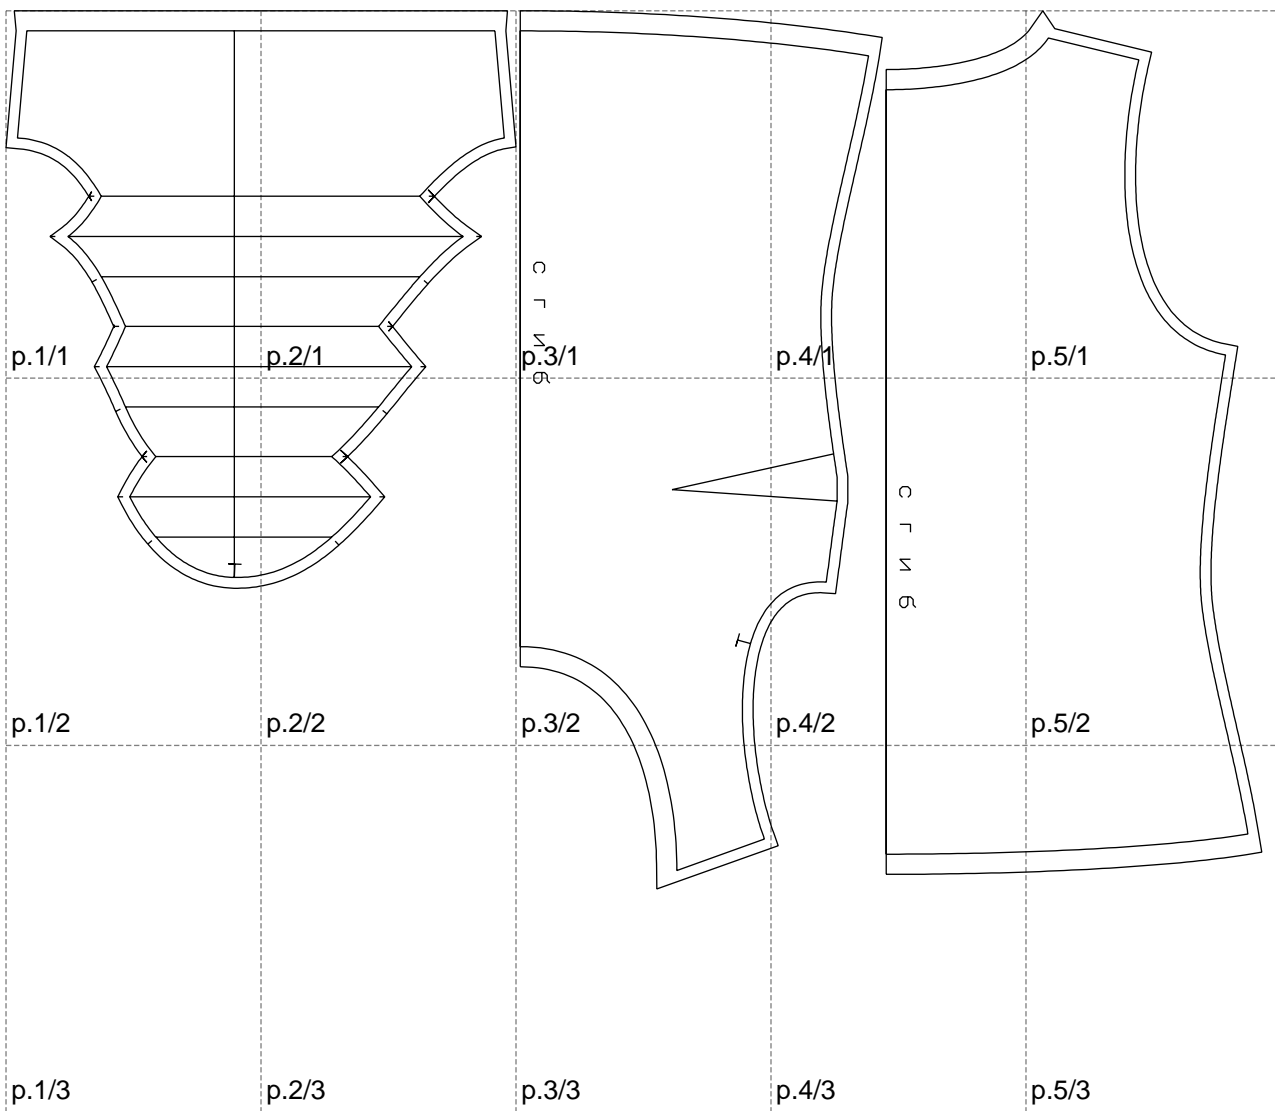

Not for print

Paper size: A4, size:934.73 x653.71 mm

# Example

size:1297.31 x653.71 mm

Maneken =1 ver.0

rz\_1=170

rz\_16=104

rz\_17=88.9

rz\_18=84.4

rz\_19=112

rz\_20=109.3

---

. . . . .  
. . . . .  
. . . . .