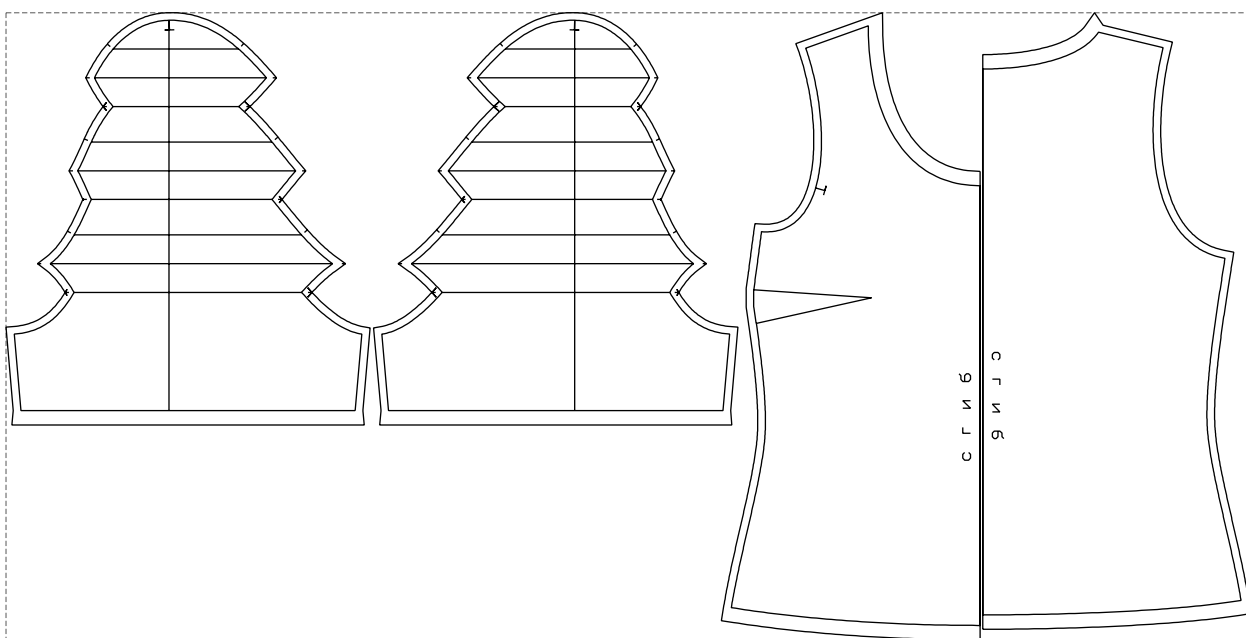

Not for print

Paper size: A4, size:934.73 x653.71 mm

# Example

size:1297.31 x653.71 mm

Maneken =1 ver.0

rz\_1=170

rz\_16=104

rz\_17=88.9

rz\_18=84.4

rz\_19=112