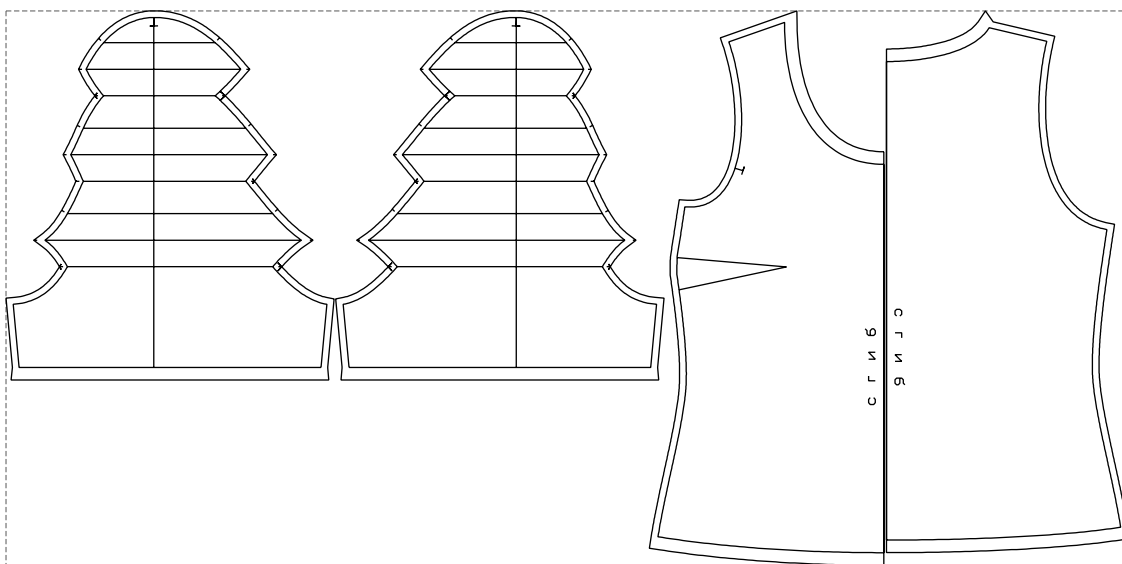

Not for print

Paper size: A4, size:965.47 x660.49 mm

# Example

size:1337.81 x660.49 mm

Maneken =1 ver.0

rz\_1=170

rz\_16=108

rz\_17=92.5

rz\_18=89.2

rz\_19=116