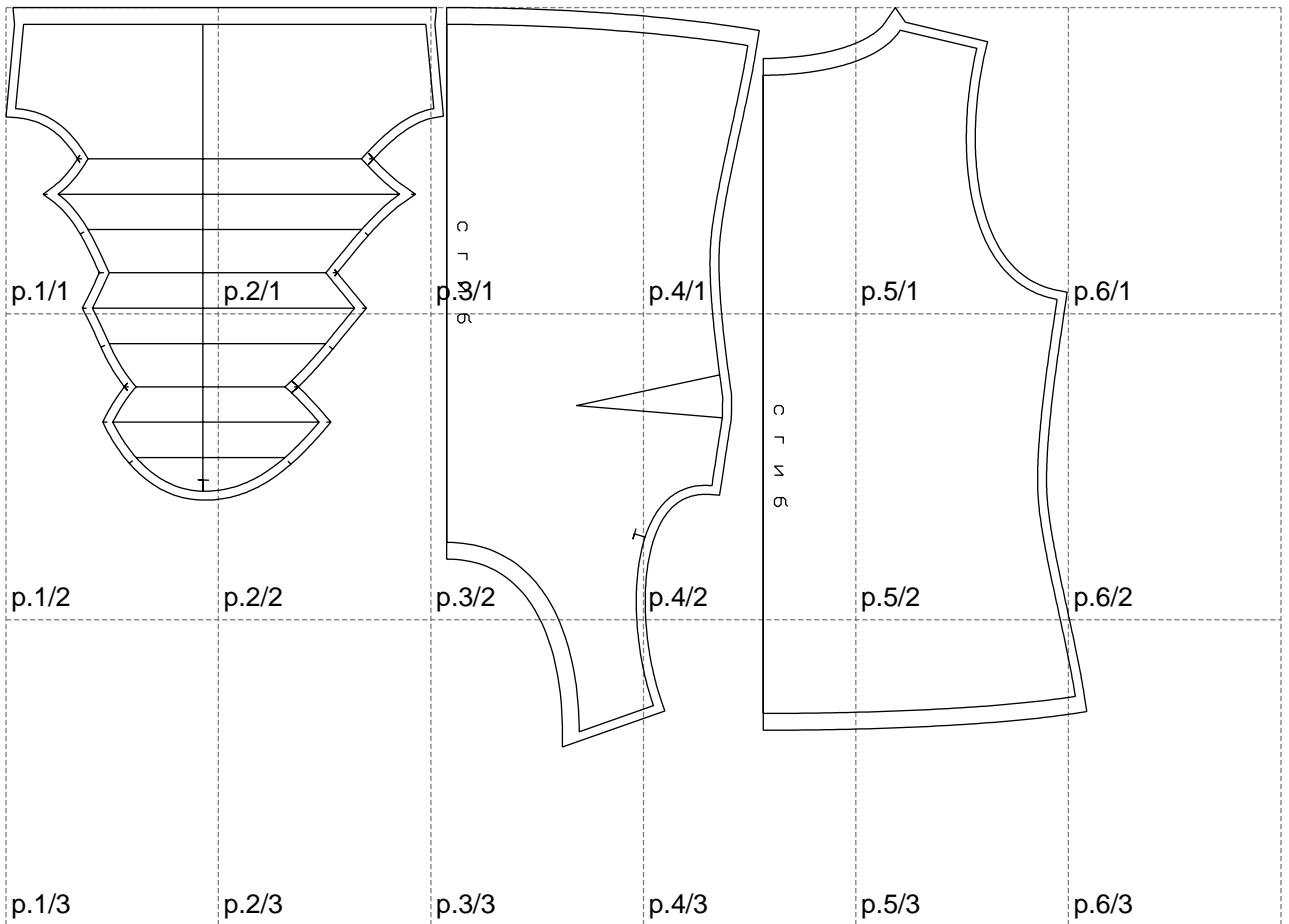

Not for print

Paper size: A4, size:965.47 x660.49 mm

# Example

size:1337.81 x660.49 mm

Maneken =1 ver.0

rz\_1=170

rz\_16=108

rz\_17=92.5

rz\_18=89.2

rz\_19=116

rz\_20=113

---

. . . . .  
. . . . .  
. . . . .