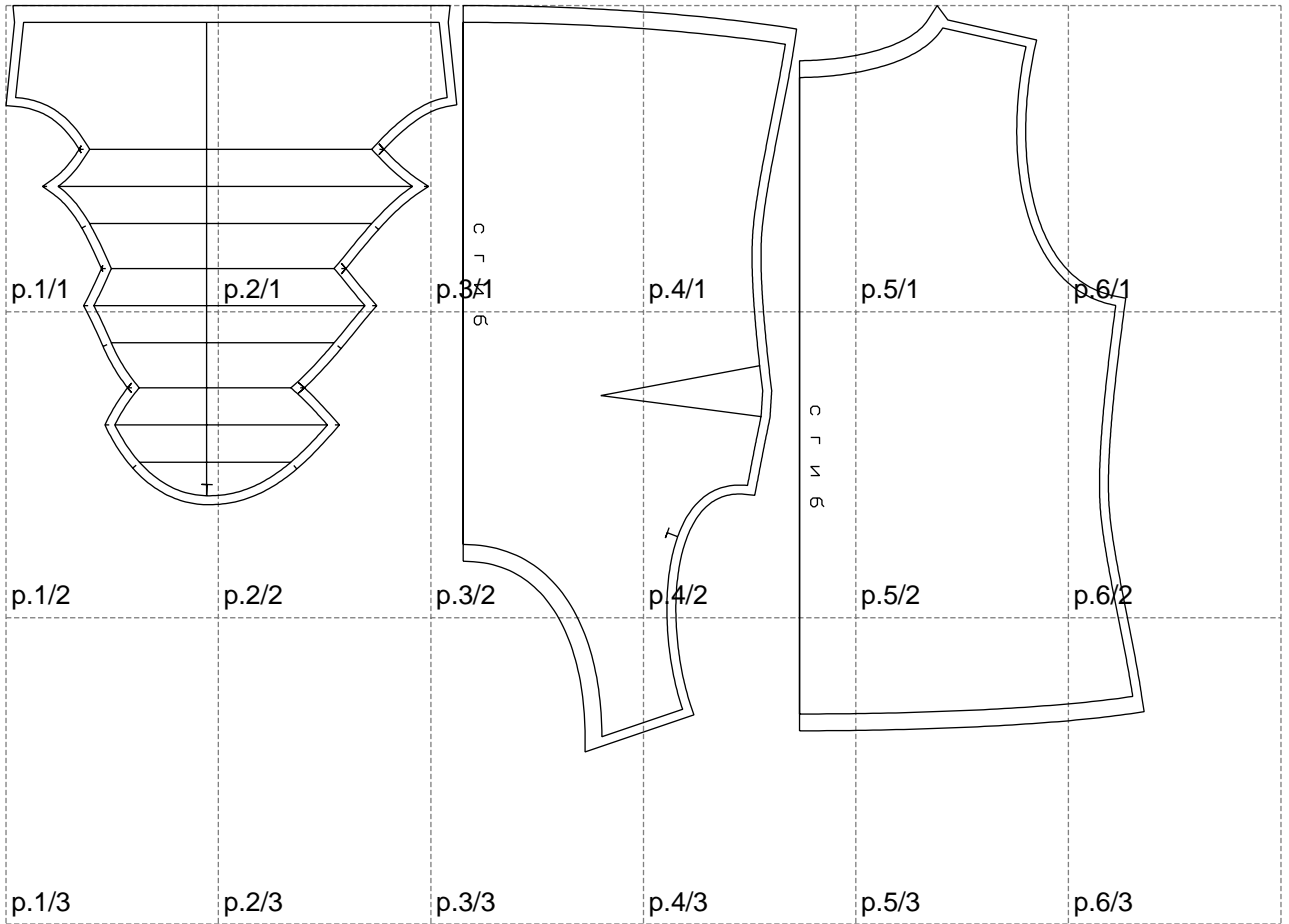

Not for print

Paper size: A4, size:1016.63 x666.48 mm

# Example

size:1408.49 x666.48 mm

Maneken =1 ver.0

rz\_1=170

rz\_16=116

rz\_17=100

rz\_18=98.8

rz\_19=124

rz\_20=121

---

. . . . .  
. . . . .  
. . . . .