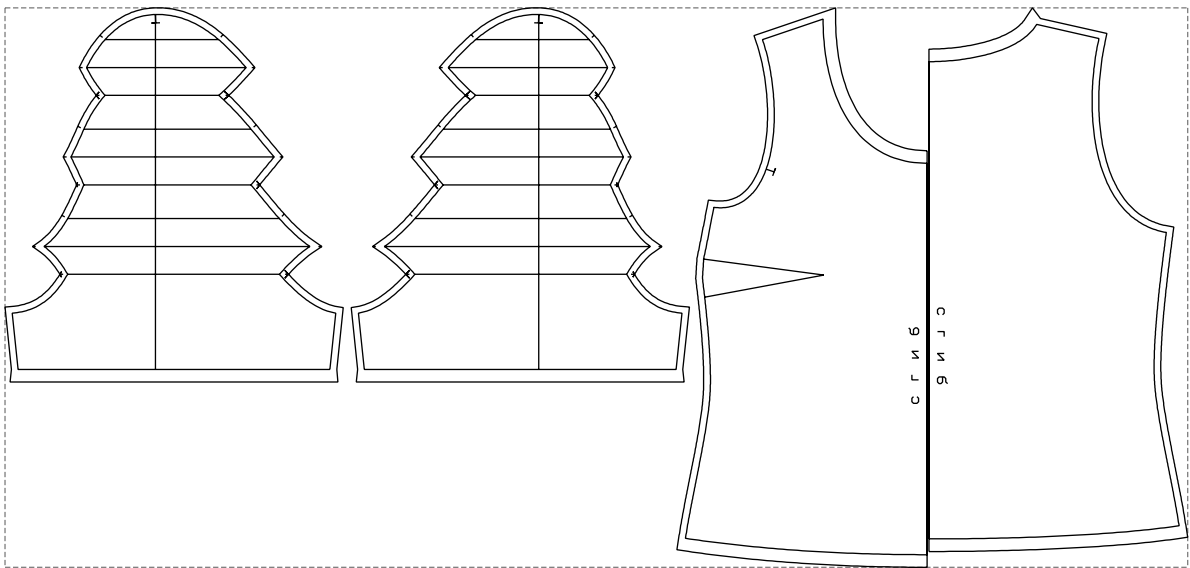

Not for print

Paper size: A4, size:1016.63 x666.48 mm

# Example

size:1408.49 x666.48 mm

Maneken =1 ver.0

rz\_1=170

rz\_16=116

rz\_17=100

rz\_18=98.8

rz\_19=124