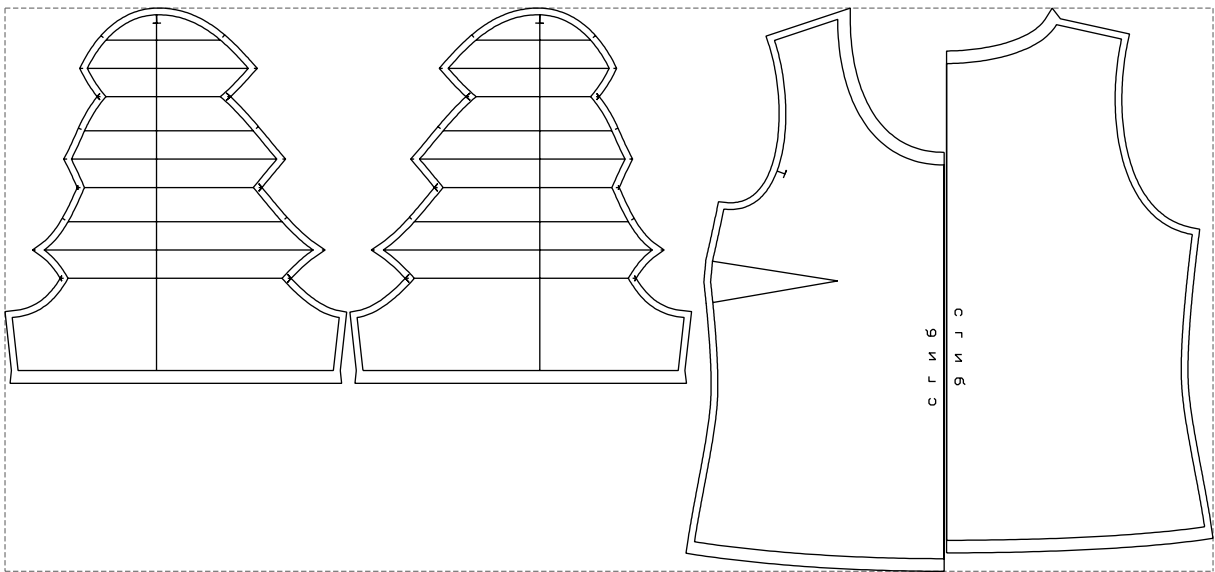

Not for print

Paper size: A4, size:1038.27 x670.85 mm

# Example

size:1438.89 x670.85 mm

Maneken =1 ver.0

rz\_1=170

rz\_16=120

rz\_17=104

rz\_18=103.6

rz\_19=128

rz\_20=125.1

---

. . . . .  
. . . . .  
. . . . .