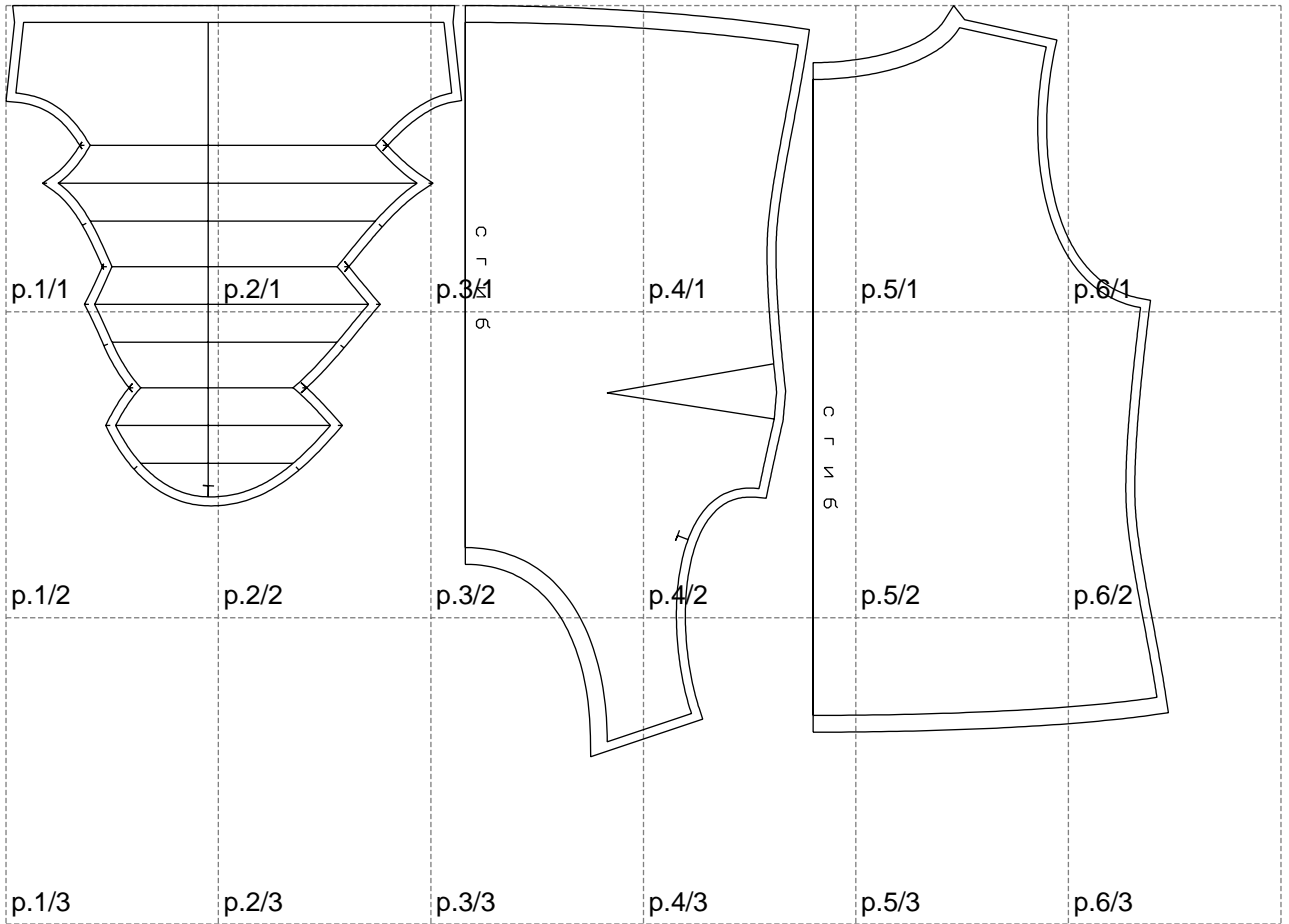

Not for print

Paper size: A4, size:1038.27 x670.85 mm

# Example

size:1438.89 x670.85 mm

Maneken =1 ver.0

rz\_1=170

rz\_16=120

rz\_17=104

rz\_18=103.6

rz\_19=128

rz\_20=125.1

---

. . . . .  
. . . . .  
. . . . .