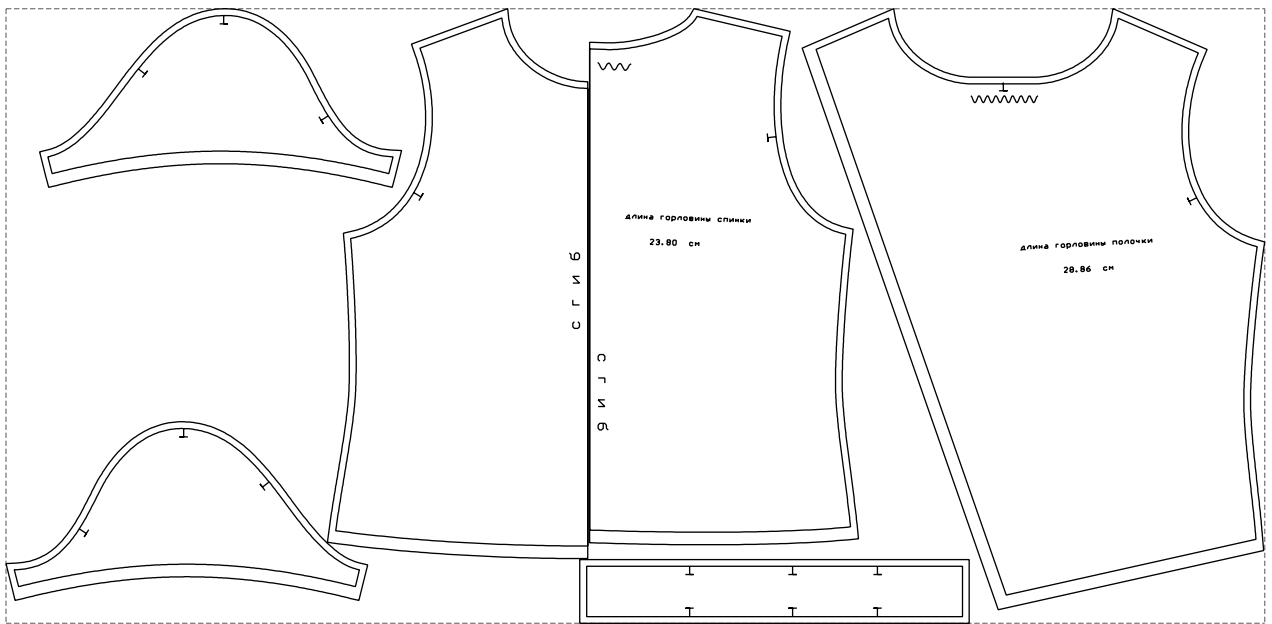

Not for print

Paper size: A4, size:1187.30 x788.87 mm

# Example

size:1499.00 x732.02 mm

Maneken =1 ver.0

rz\_1=170

rz\_16=120

rz\_17=104

rz\_18=103.6

rz\_19=128

rz\_20=125.1

---

. . . . .  
. . . . .  
. . . . .