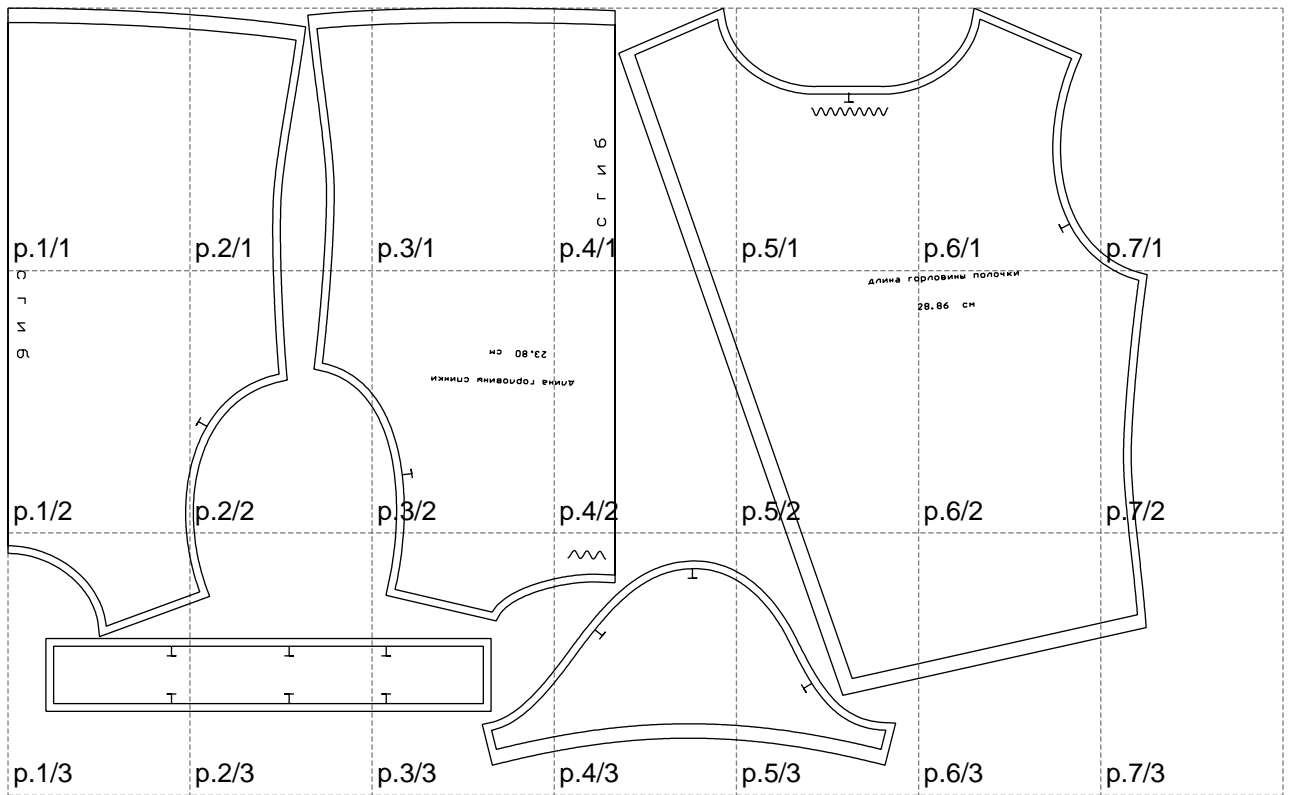

Not for print

Paper size: A4, size:1187.30 x788.87 mm

# Example

size:1499.00 x732.02 mm

Maneken =1 ver.0

rz\_1=170

rz\_16=120

rz\_17=104

rz\_18=103.6

rz\_19=128

rz\_20=125.1

---

. . . . .  
. . . . .  
. . . . .