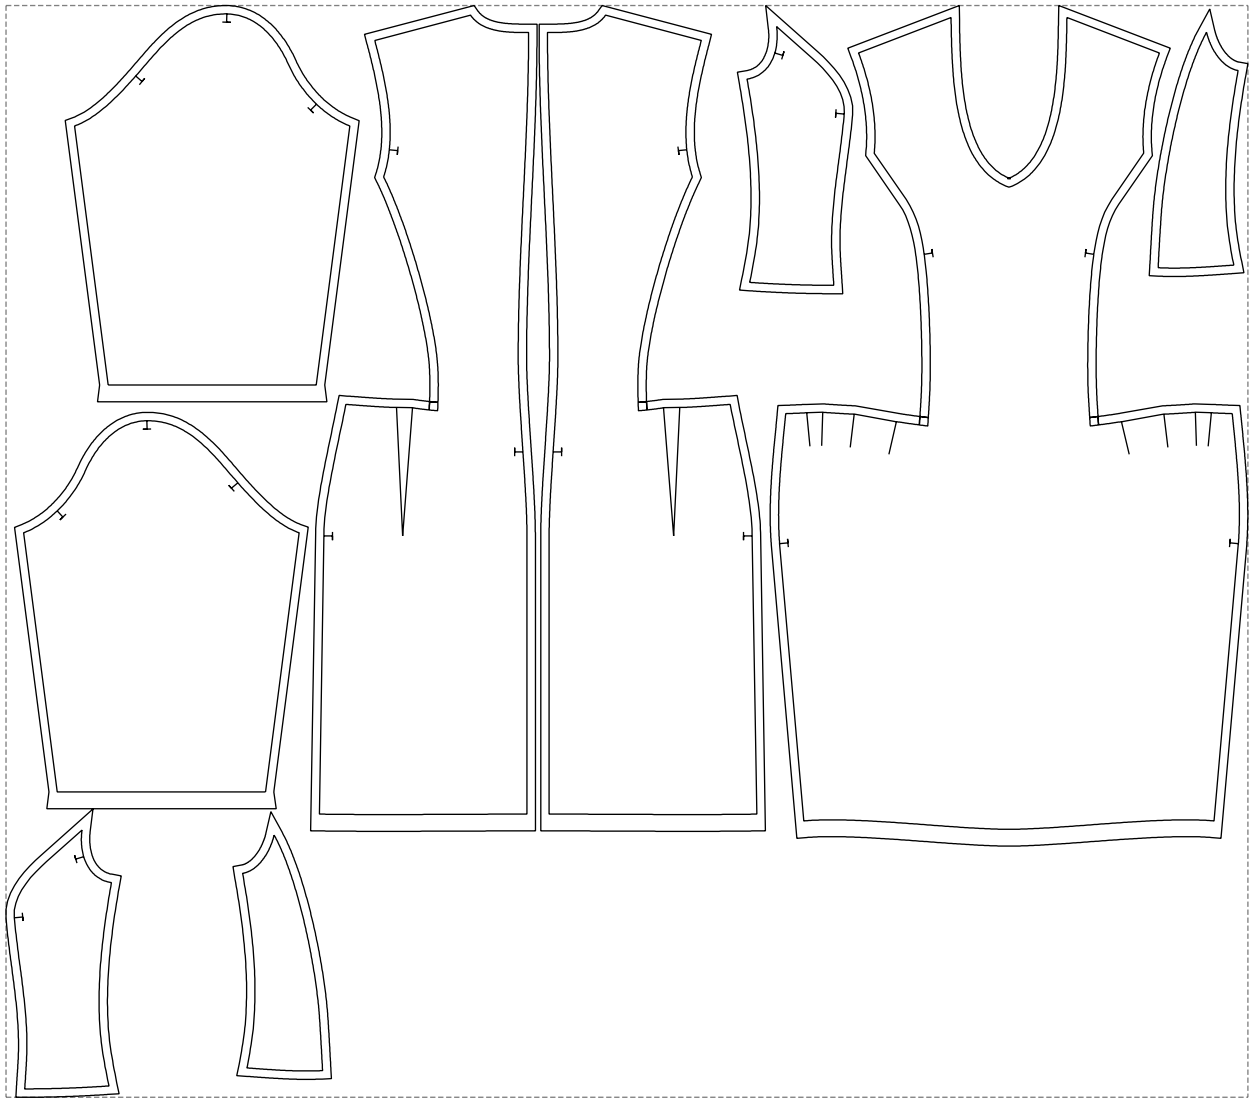

# Example

size:1478.97 x1300.49 mm

Maneken =1 ver.0

rz\_1=170

rz\_16=88

rz\_17=75.6

rz\_18=67.6

rz\_19=96