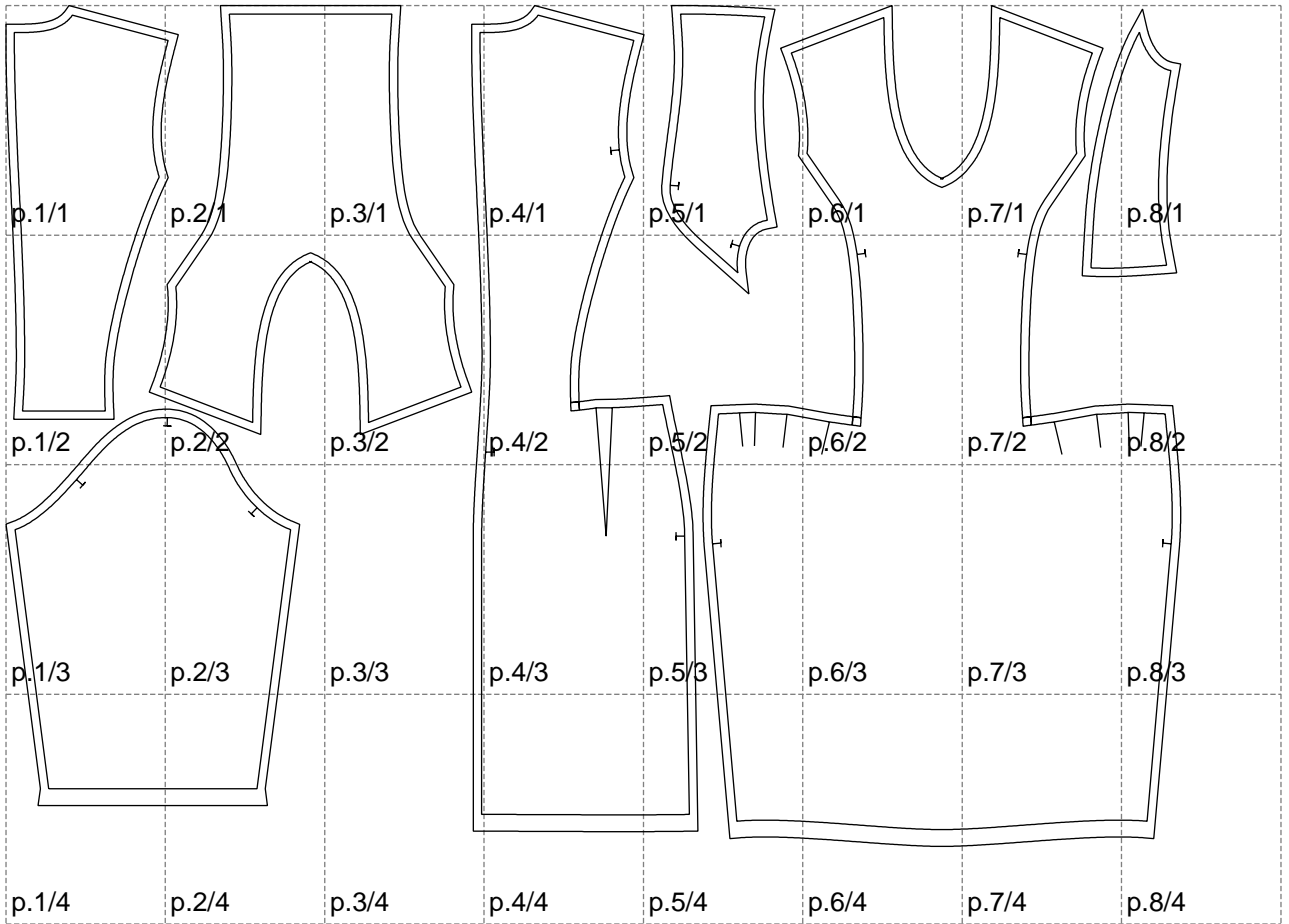

Not for print

Paper size: A4, size:1399.00 x1001.25 mm

# Example

size:1478.97 x1300.49 mm

Maneken =1 ver.0

rz\_1=170

rz\_16=88

rz\_17=75.6

rz\_18=67.6

rz\_19=96

rz\_20=94.6

---

. . . . .  
. . . . .  
. . . . .