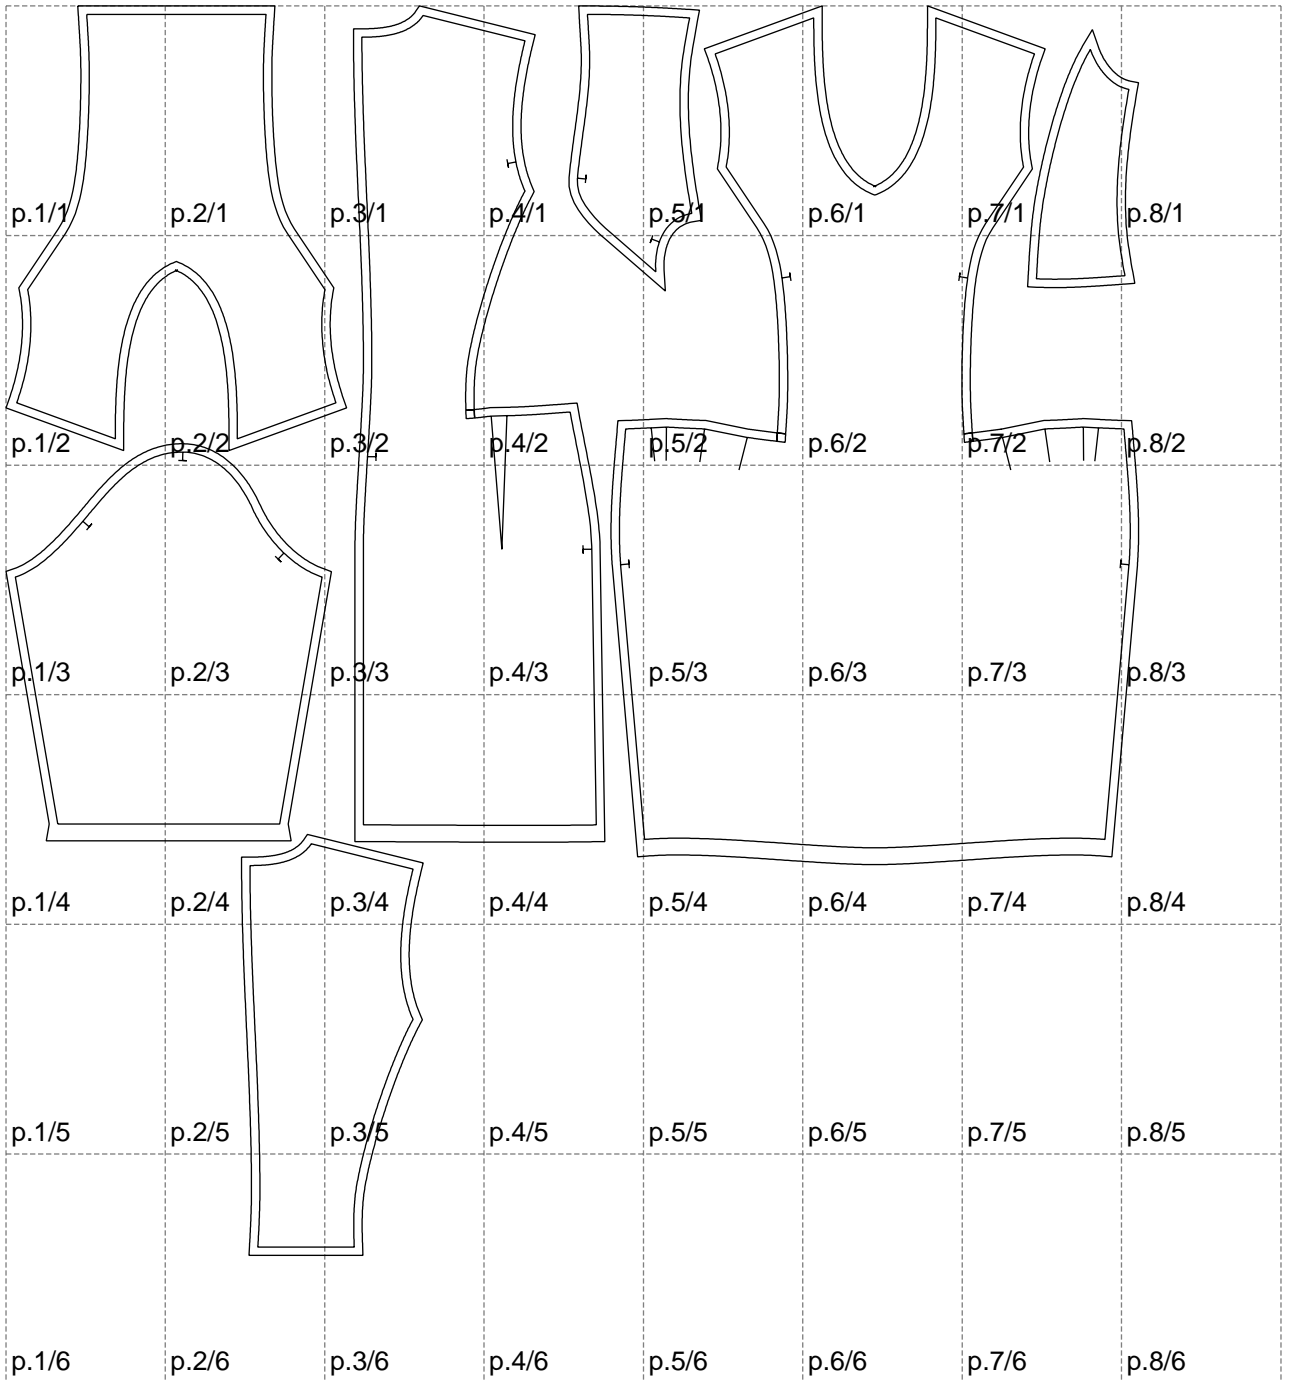

Not for print

Paper size: A4, size:1348.94 x1487.80 mm

# Example

size:1499.00 x1475.32 mm

Maneken =1 ver.0

rz\_1=170

rz\_16=100

rz\_17=85.4

rz\_18=80.2

rz\_19=108

rz\_20=105.4

---

. . . . .  
. . . . .  
. . . . .