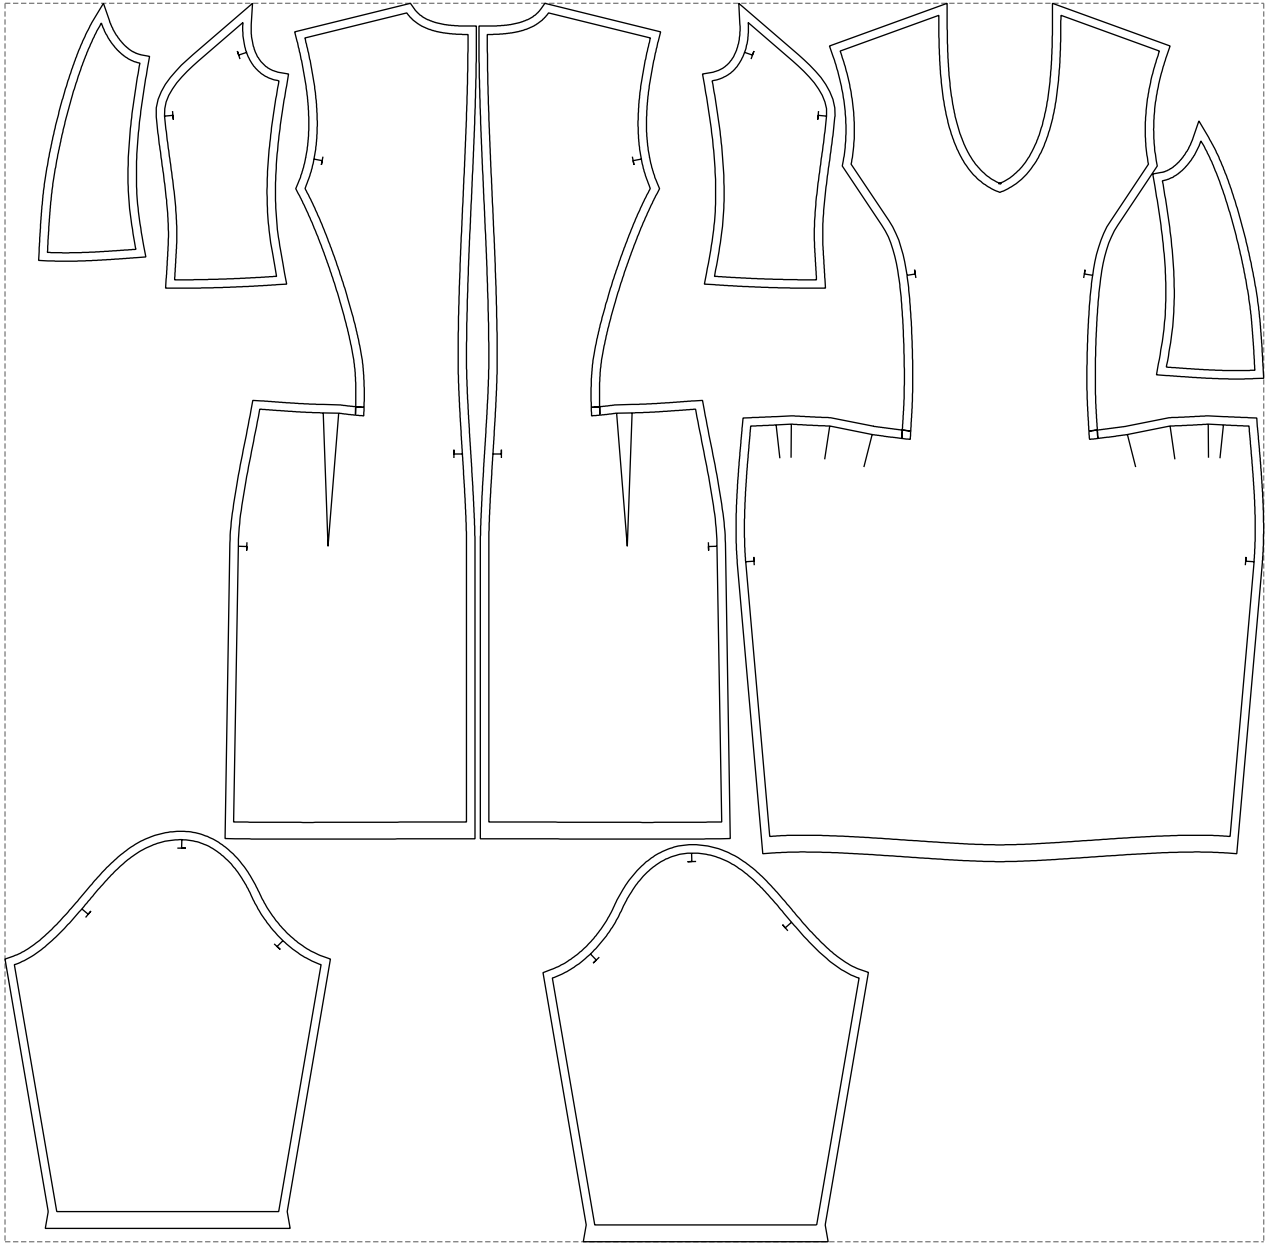

# Example

size:1499.00 x1475.32 mm

Maneken =1 ver.0

rz\_1=170

rz\_16=100

rz\_17=85.4

rz\_18=80.2

rz\_19=108