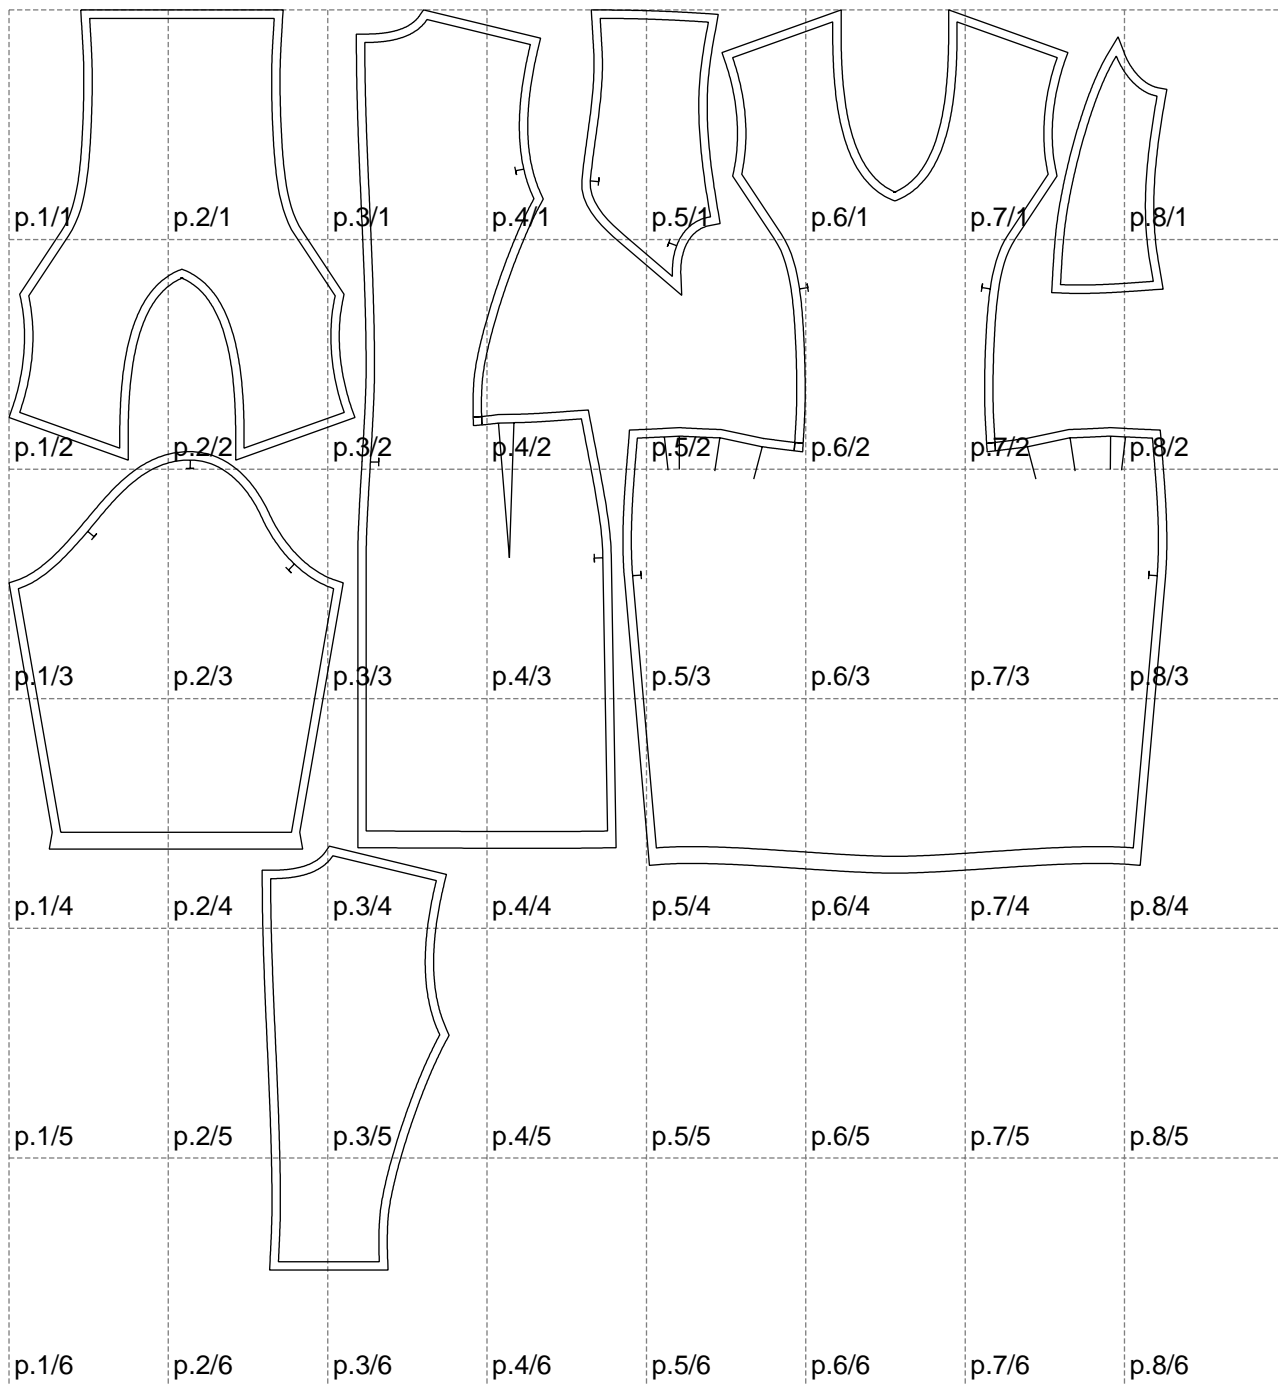

Not for print

Paper size: A4, size:1378.98 x1500.62 mm

# Example

size:1499.00 x1482.19 mm

Maneken =1 ver.0

rz\_1=170

rz\_16=104

rz\_17=88.9

rz\_18=84.4

rz\_19=112

rz\_20=109.3

---

. . . . .  
. . . . .  
. . . . .