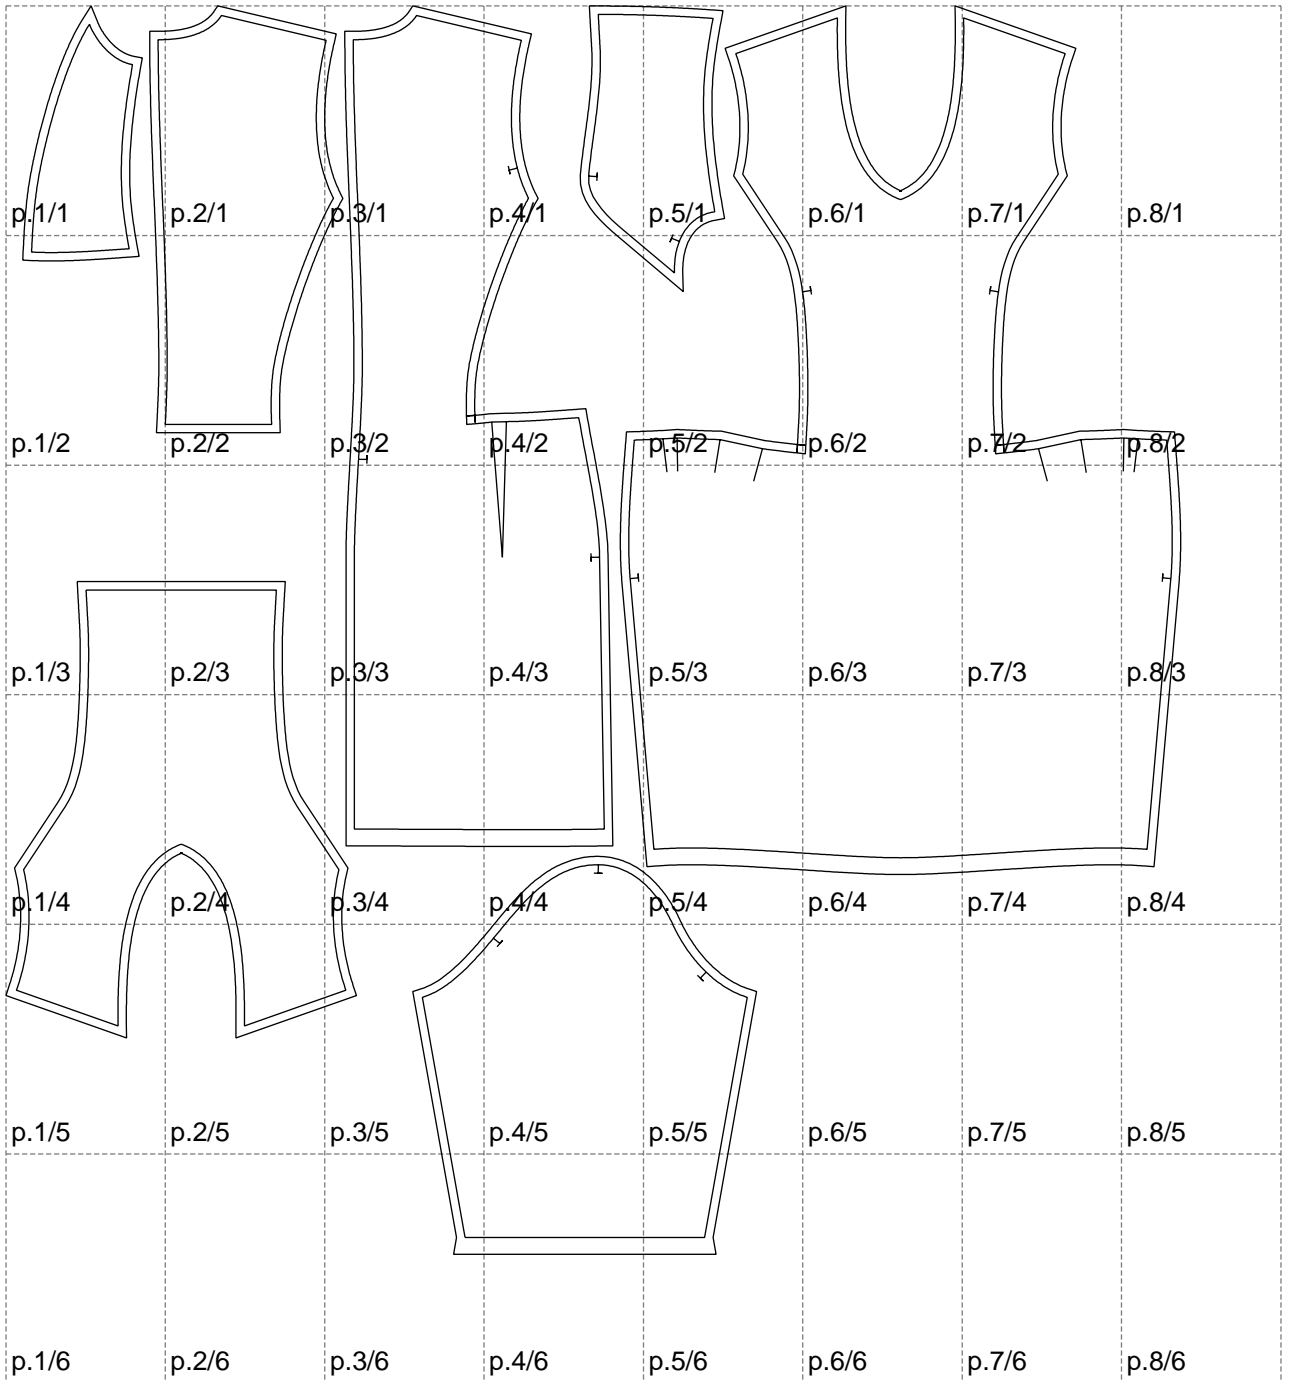

Not for print

Paper size: A4, size:1399.00 x1486.48 mm

# Example

size:1499.00 x1485.84 mm

Maneken =1 ver.0

rz\_1=170

rz\_16=108

rz\_17=92.5

rz\_18=89.2

rz\_19=116

rz\_20=113

---

. . . . .  
. . . . .  
. . . . .