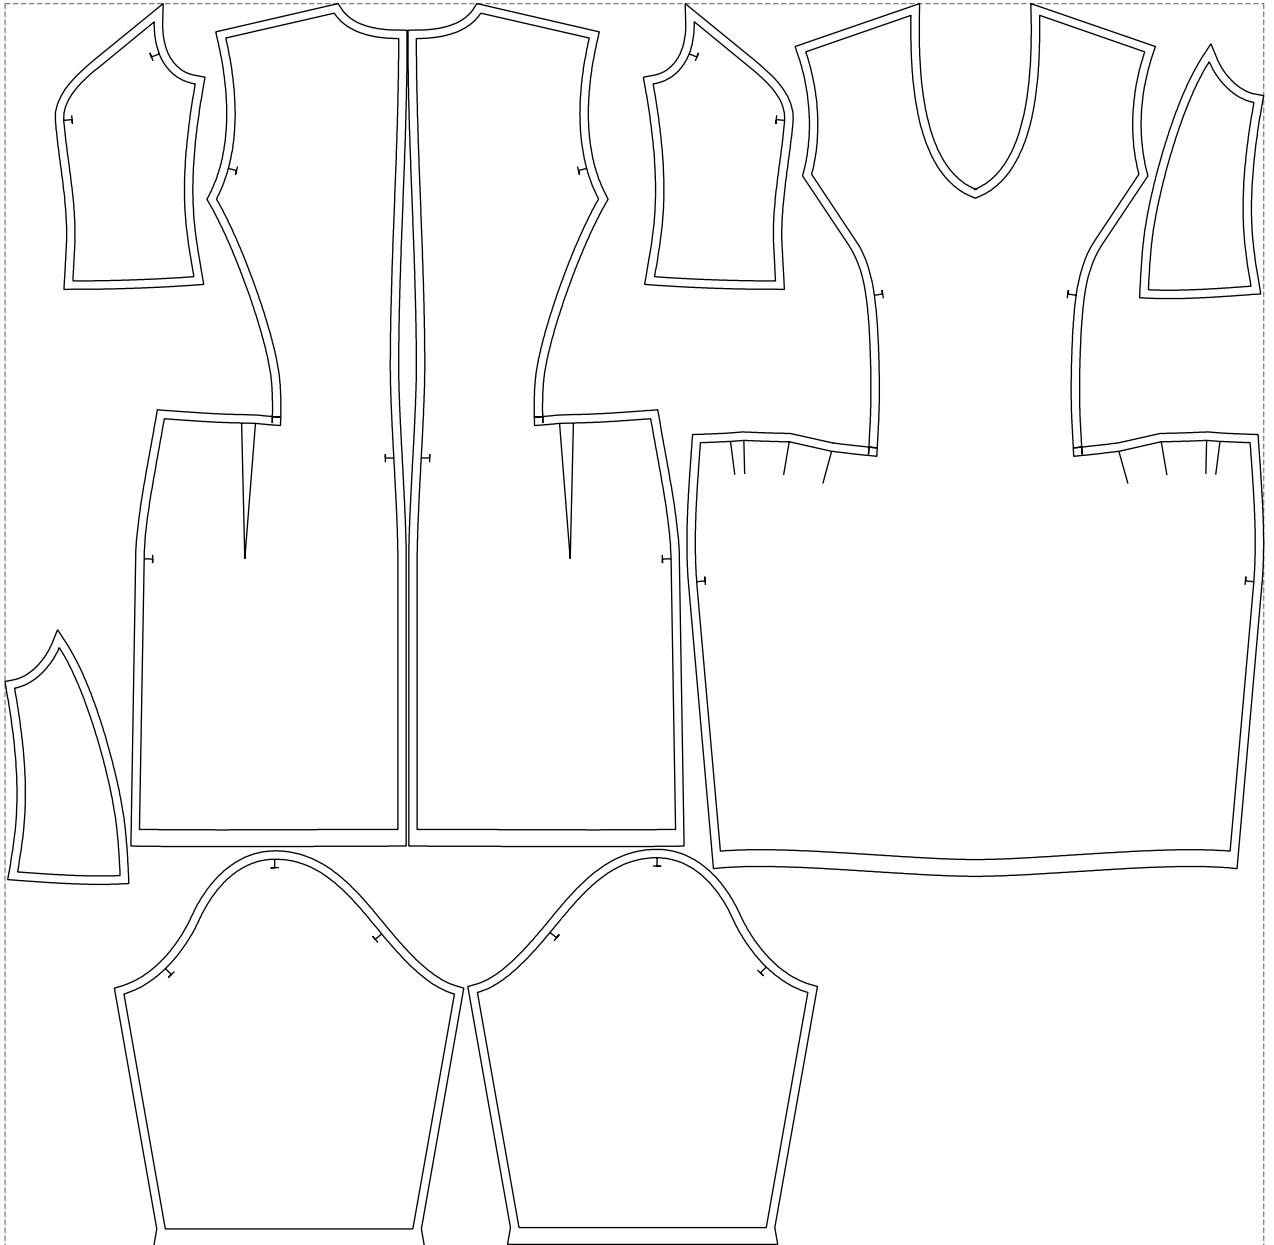

# Example

size:1499.00 x1479.68 mm

Maneken =1 ver.0

rz\_1=170

rz\_16=112

rz\_17=96.2

rz\_18=94

rz\_19=120