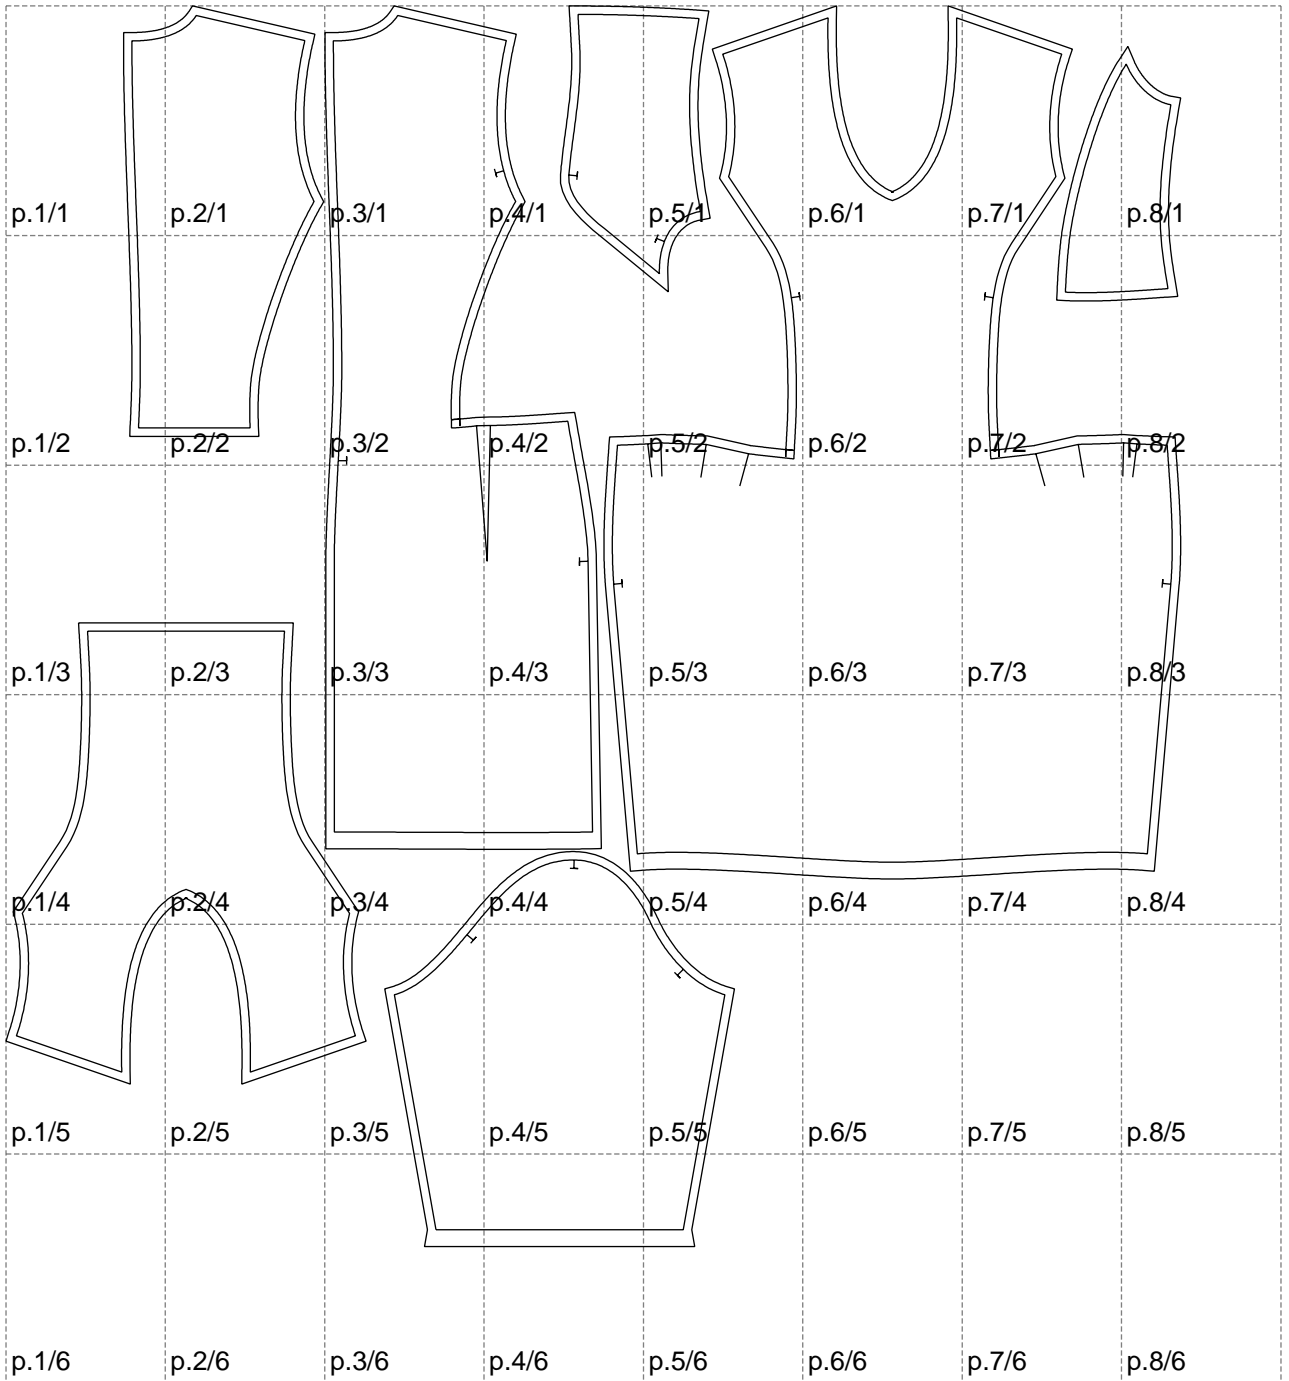

Not for print

Paper size: A4, size:1399.00 x1477.37 mm

# Example

size:1499.00 x1479.68 mm

Maneken =1 ver.0

rz\_1=170

rz\_16=112

rz\_17=96.2

rz\_18=94

rz\_19=120

rz\_20=117

---

. . . . .  
. . . . .  
. . . . .