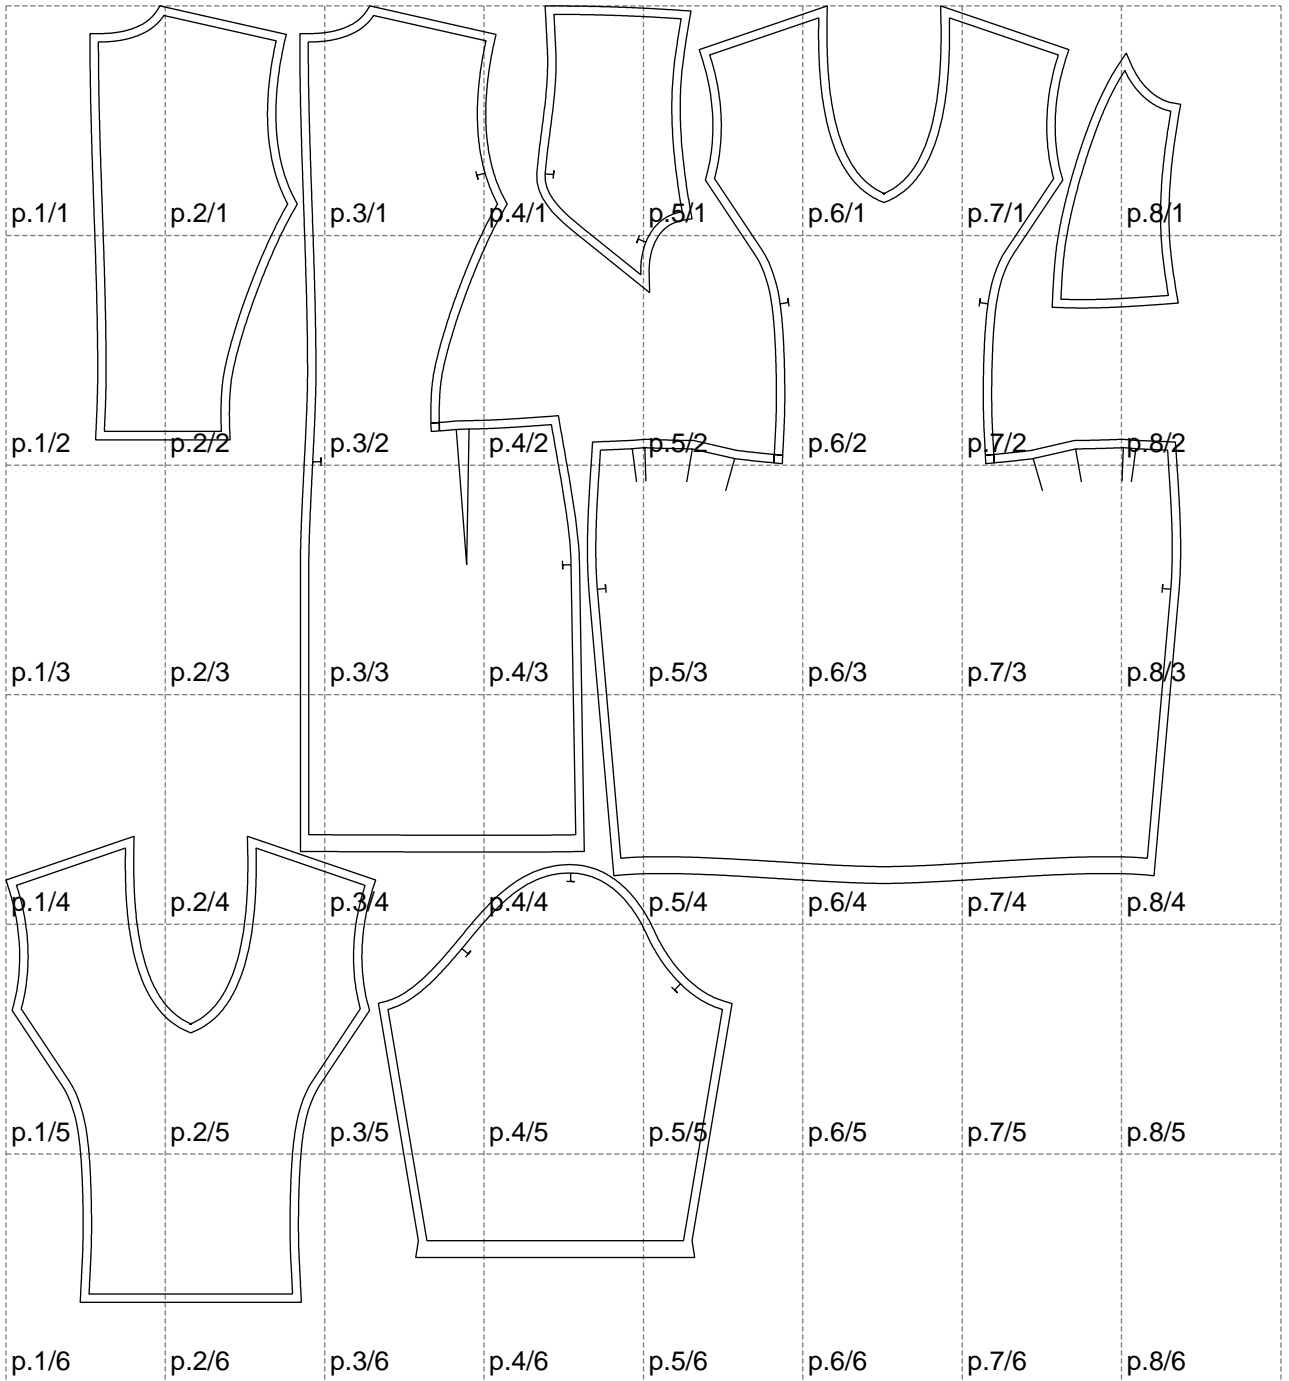

Not for print

Paper size: A4, size:1399.00 x1543.81 mm

# Example

size:1488.97 x1480.62 mm

Maneken =1 ver.0

rz\_1=170

rz\_16=116

rz\_17=100

rz\_18=98.8

rz\_19=124

rz\_20=121

---

. . . . .  
. . . . .  
. . . . .