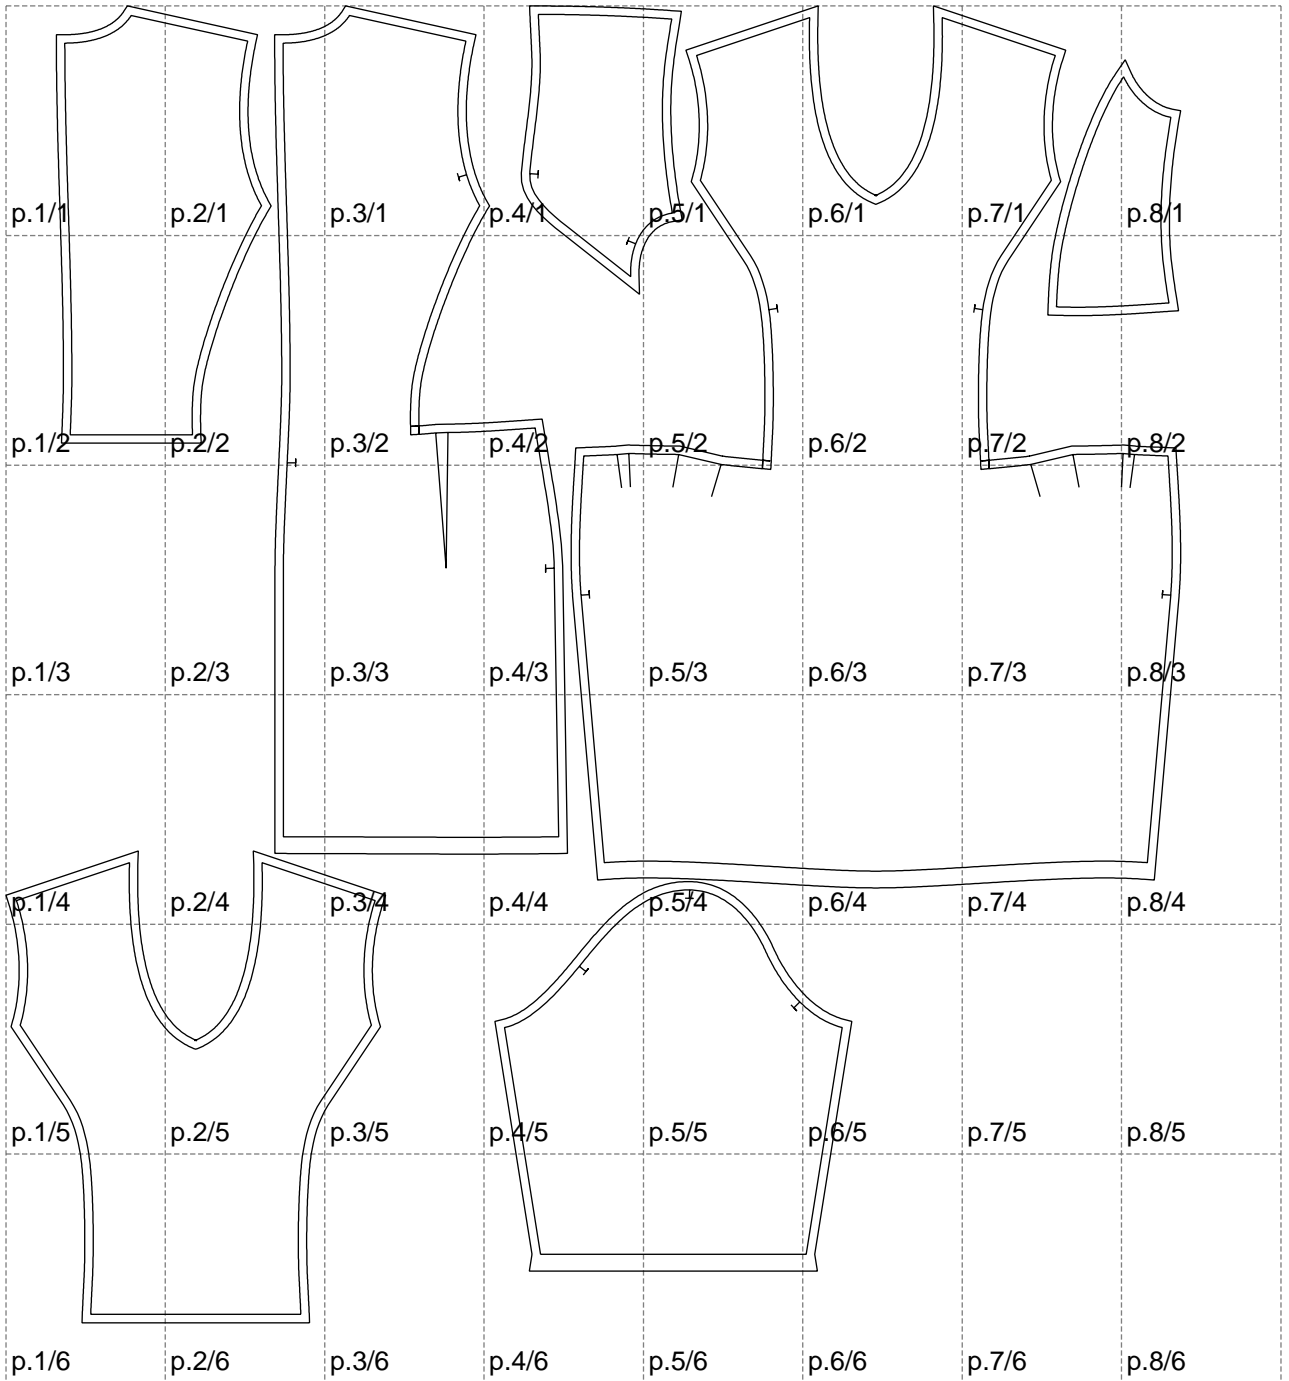

Not for print

Paper size: A4, size:1399.00 x1567.98 mm

# Example

size:1499.00 x1485.48 mm

Maneken =1 ver.0

rz\_1=170

rz\_16=120

rz\_17=104

rz\_18=103.6

rz\_19=128

rz\_20=125.1

---

. . . . .  
. . . . .  
. . . . .