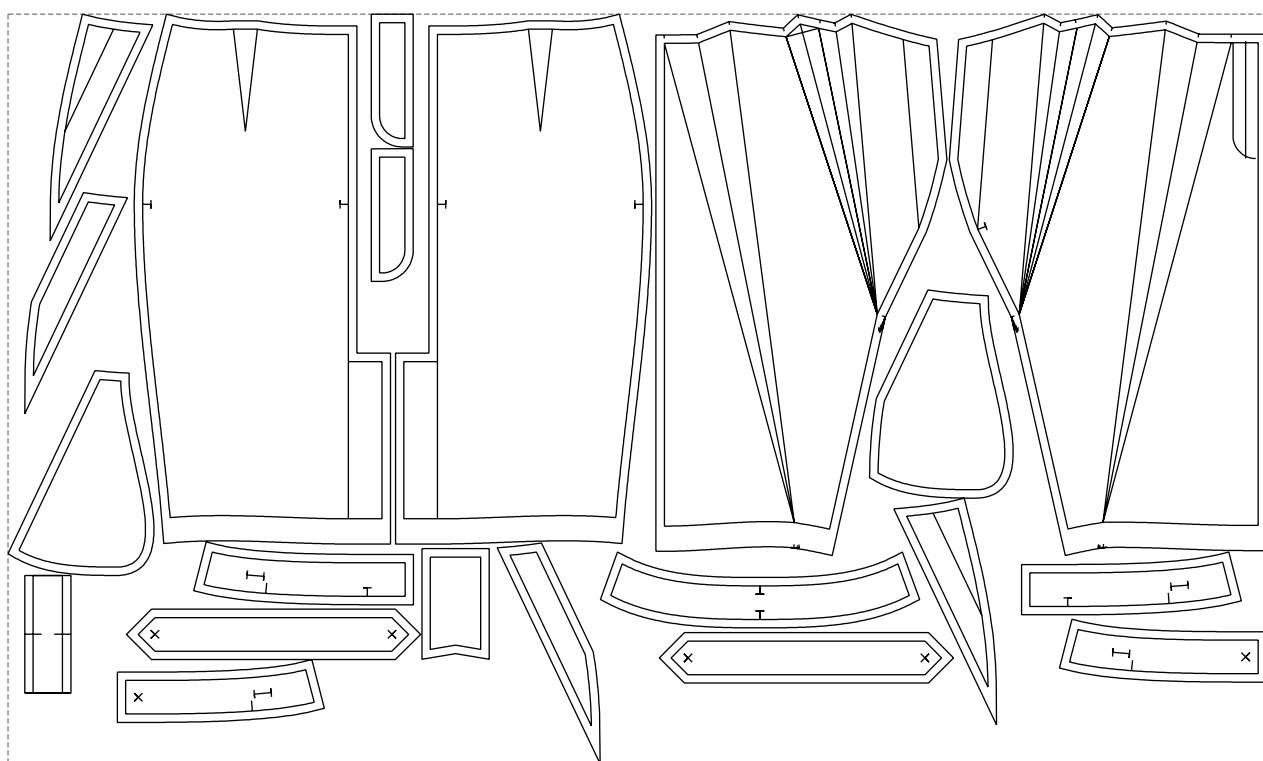

Not for print

Paper size: A4, size:1399.00 x703.10 mm

# Example

size:1499.00 x892.89 mm

Maneken =1 ver.0

rz\_1=170

rz\_16=88

rz\_17=75.6

rz\_18=67.6

rz\_19=96