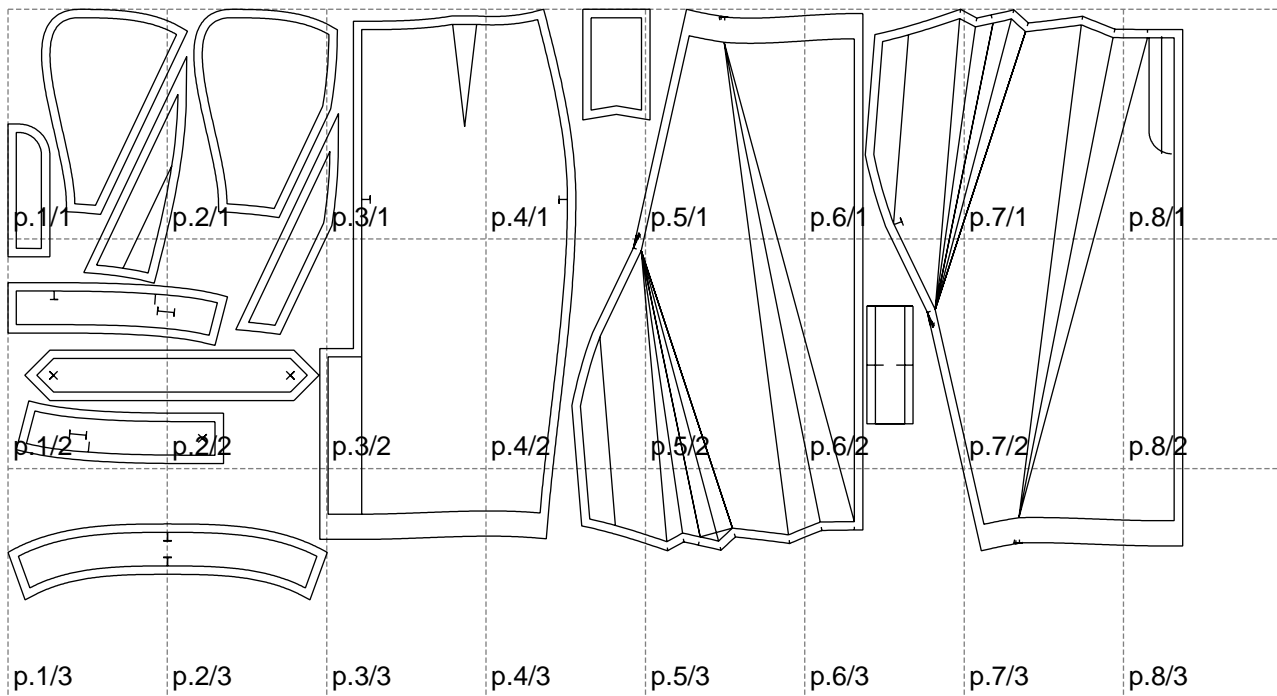

Not for print

Paper size: A4, size:1399.00 x703.10 mm

# Example

size:1499.00 x892.89 mm

Maneken =1 ver.0

rz\_1=170

rz\_16=88

rz\_17=75.6

rz\_18=67.6

rz\_19=96

rz\_20=94.6

---

. . . . .  
. . . . .  
. . . . .