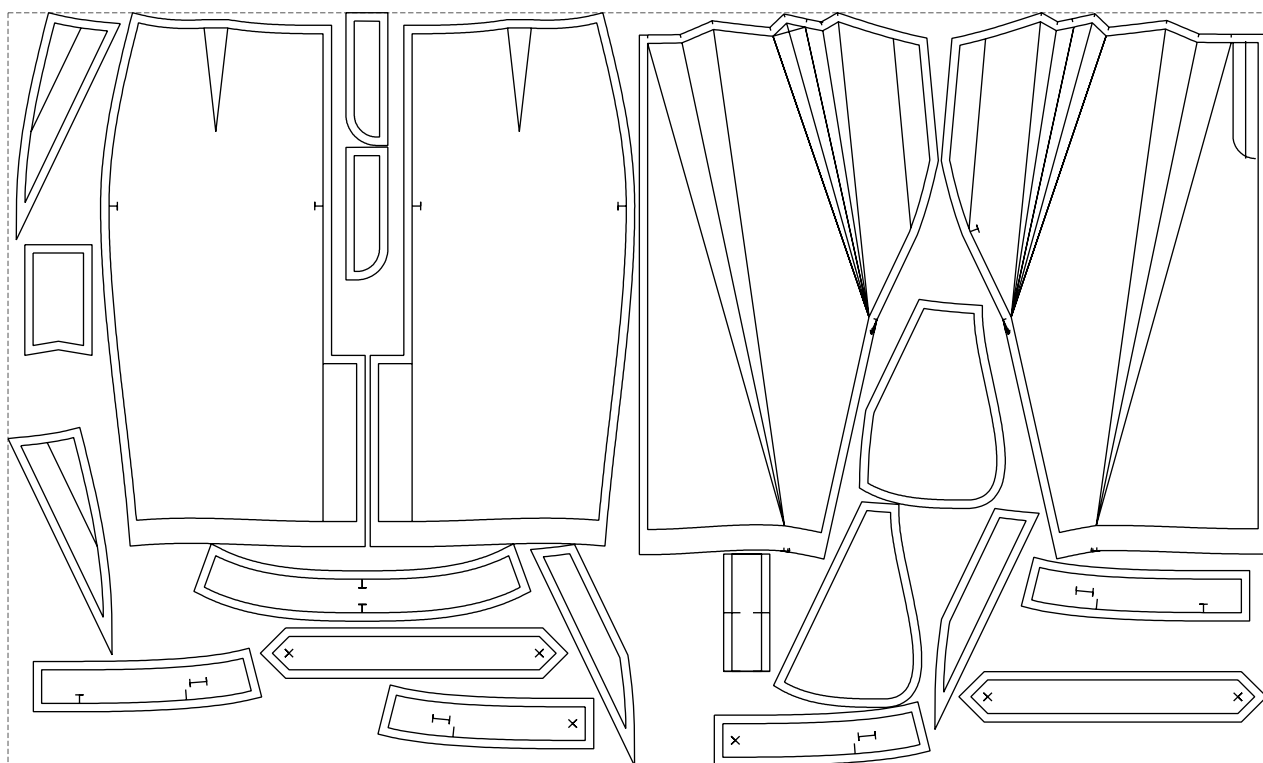

Not for print

Paper size: A4, size:1399.00 x718.78 mm

# Example

size:1499.00 x897.08 mm

Maneken =1 ver.0

rz\_1=170

rz\_16=92

rz\_17=78.8

rz\_18=71.8

rz\_19=100