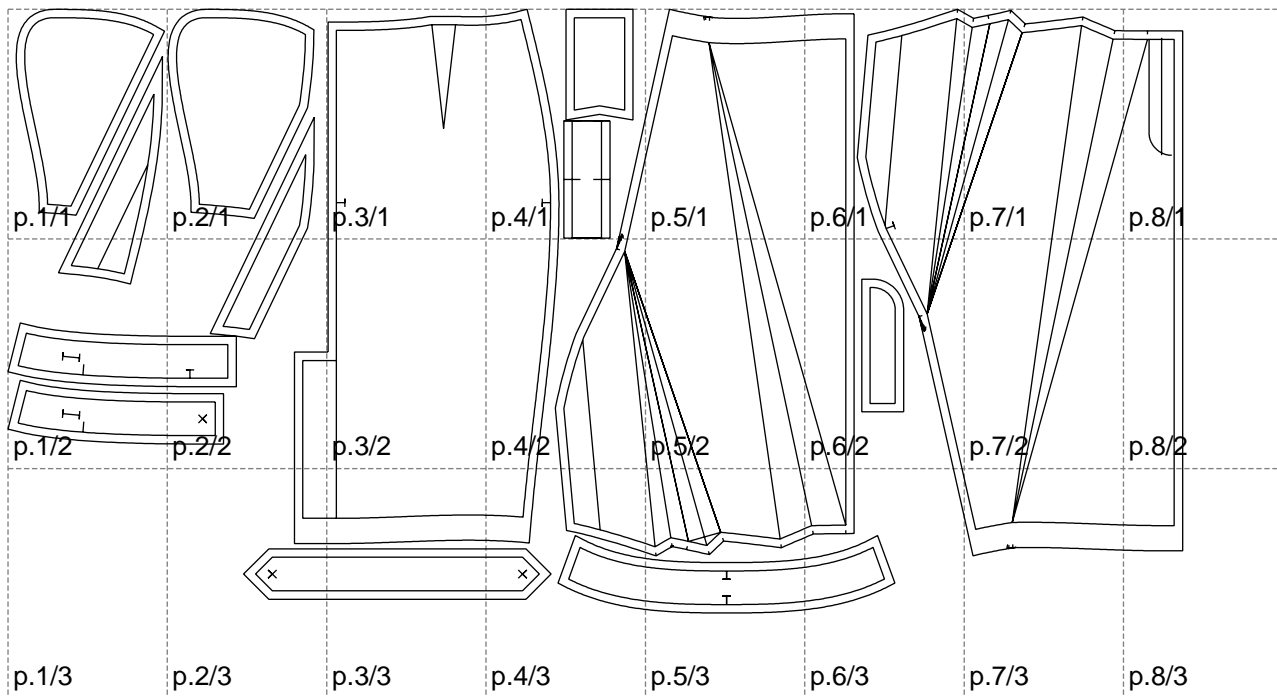

Not for print

Paper size: A4, size:1399.00 x718.78 mm

# Example

size:1499.00 x897.08 mm

Maneken =1 ver.0

rz\_1=170

rz\_16=92

rz\_17=78.8

rz\_18=71.8

rz\_19=100

rz\_20=98.1

---

. . . . .  
. . . . .  
. . . . .