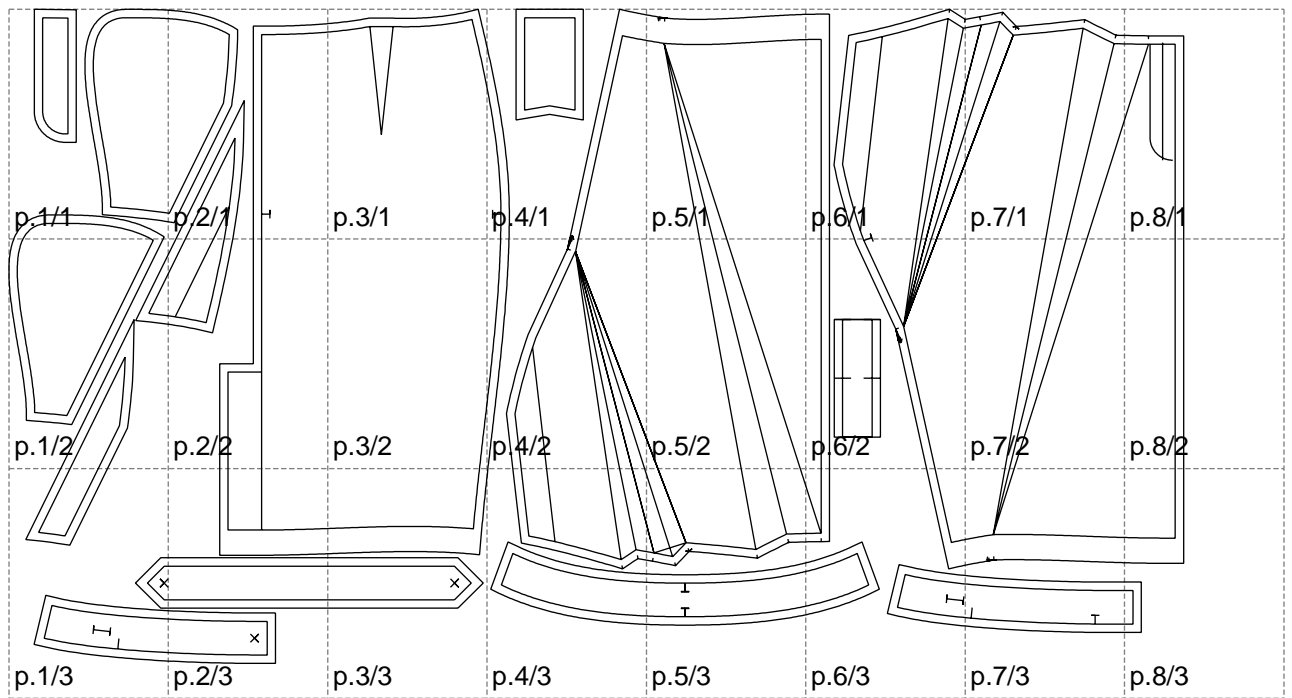

Not for print

Paper size: A4, size:1399.00 x778.76 mm

# Example

size:1499.00 x1195.83 mm

Maneken =1 ver.0

rz\_1=170

rz\_16=104

rz\_17=88.9

rz\_18=84.4

rz\_19=112

rz\_20=109.3

---

. . . . .  
. . . . .  
. . . . .