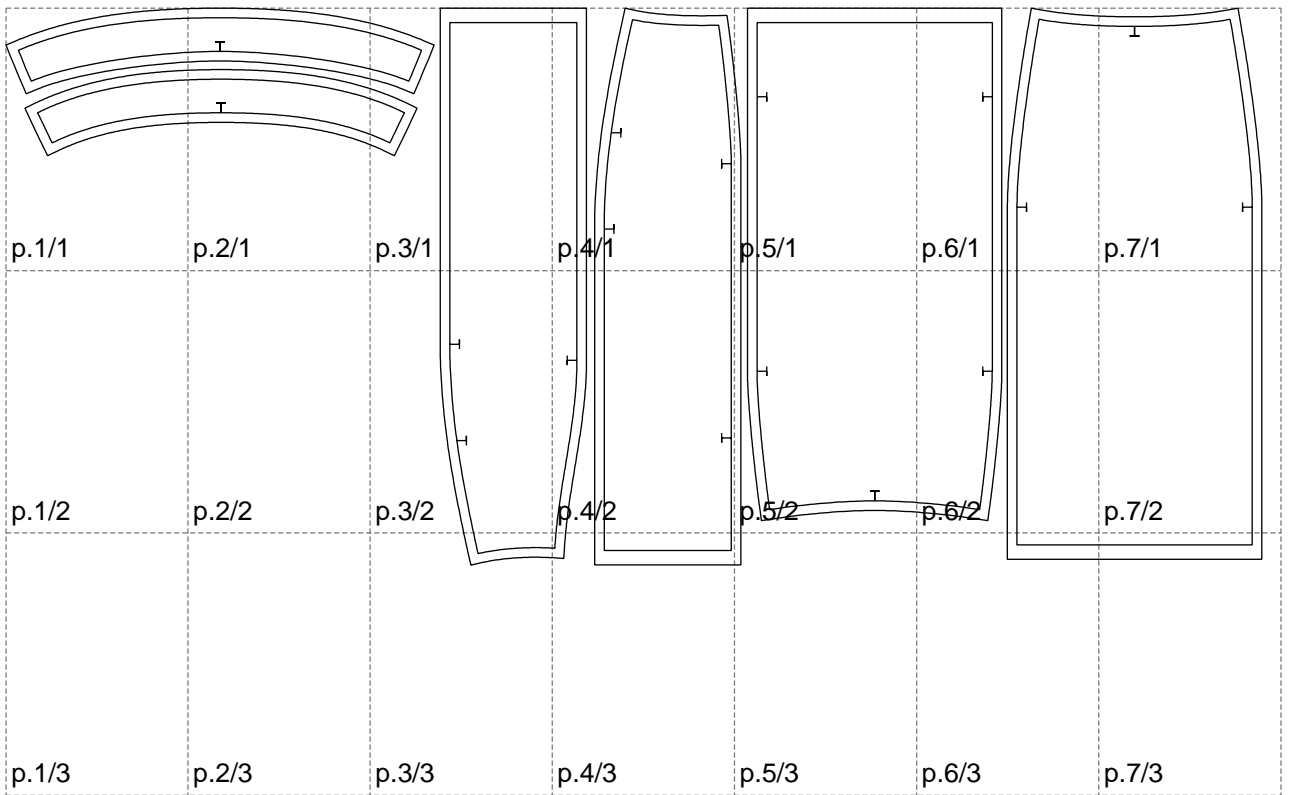

Not for print

Paper size: A4, size:1308.74 x580.25 mm

# Example

size:1177.43 x719.43 mm

Maneken =1 ver.0

rz\_1=170

rz\_16=92

rz\_17=78.8

rz\_18=71.8

rz\_19=100

rz\_20=98.1

---

. . . . .  
. . . . .  
. . . . .