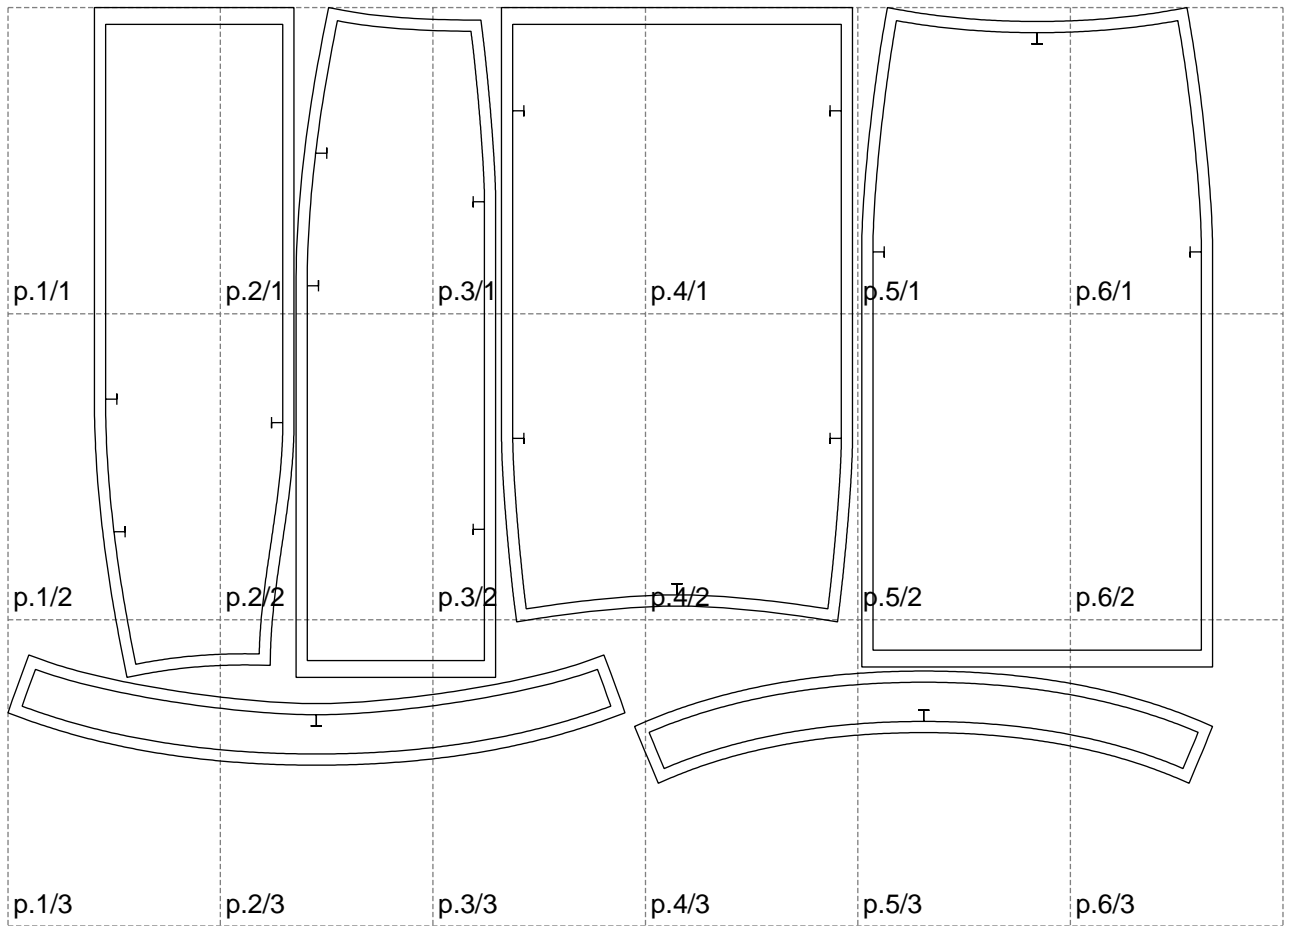

Not for print

Paper size: A4, size:1076.03 x692.71 mm

# Example

size:1358.92 x700.77 mm

Maneken =1 ver.0

rz\_1=170

rz\_16=112

rz\_17=96.2

rz\_18=94

rz\_19=120

rz\_20=117

---

. . . . .  
. . . . .  
. . . . .