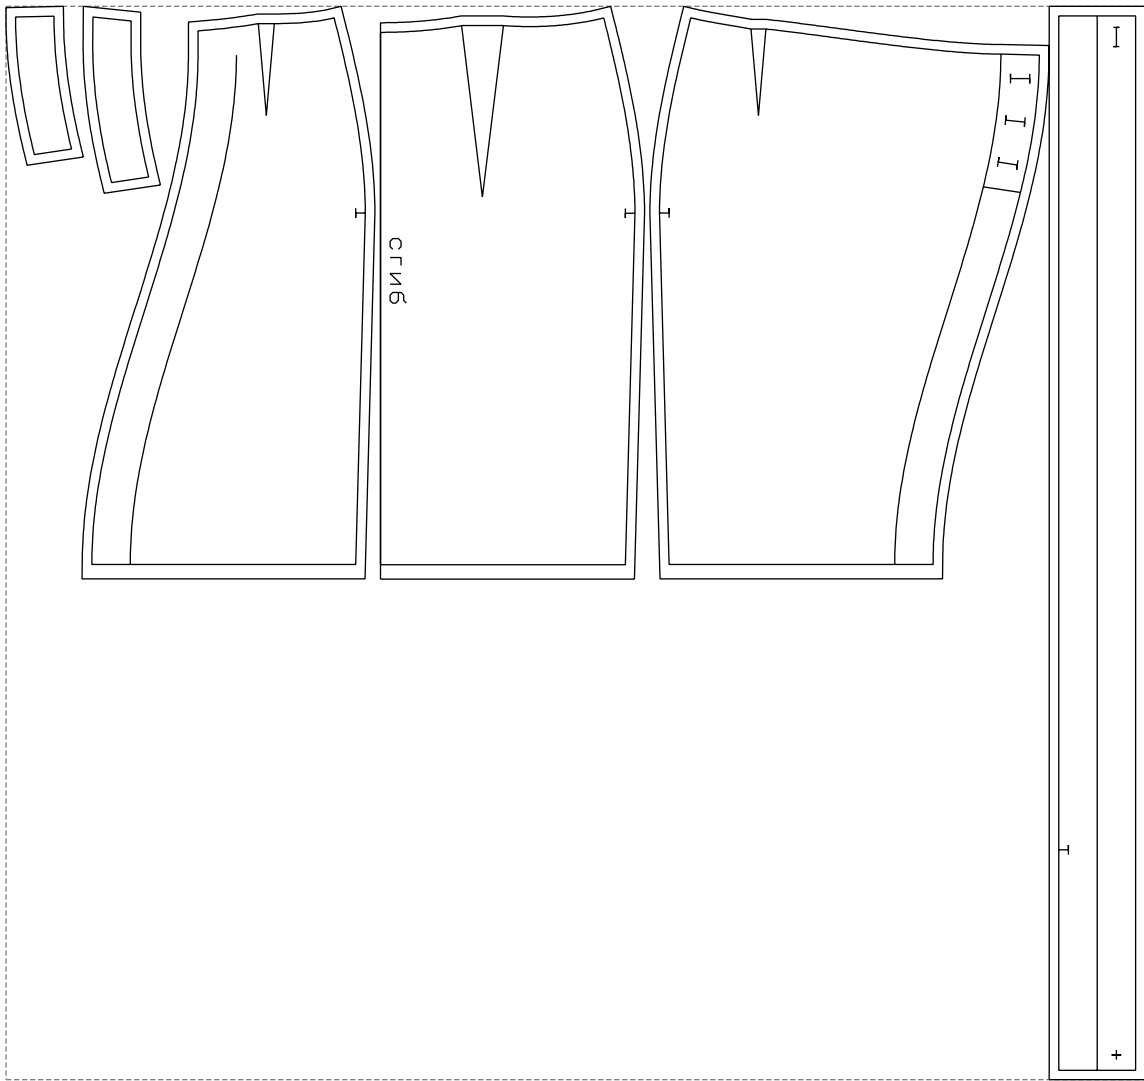

Not for print

Paper size: A4, size:1288.30 x1118.84 mm

# Example

size:1187.16 x1118.84 mm

Maneken =1 ver.0

rz\_1=170

rz\_16=96

rz\_17=82

rz\_18=76

rz\_19=104

rz\_20=101.8

---

. . . . .  
. . . . .  
. . . . .