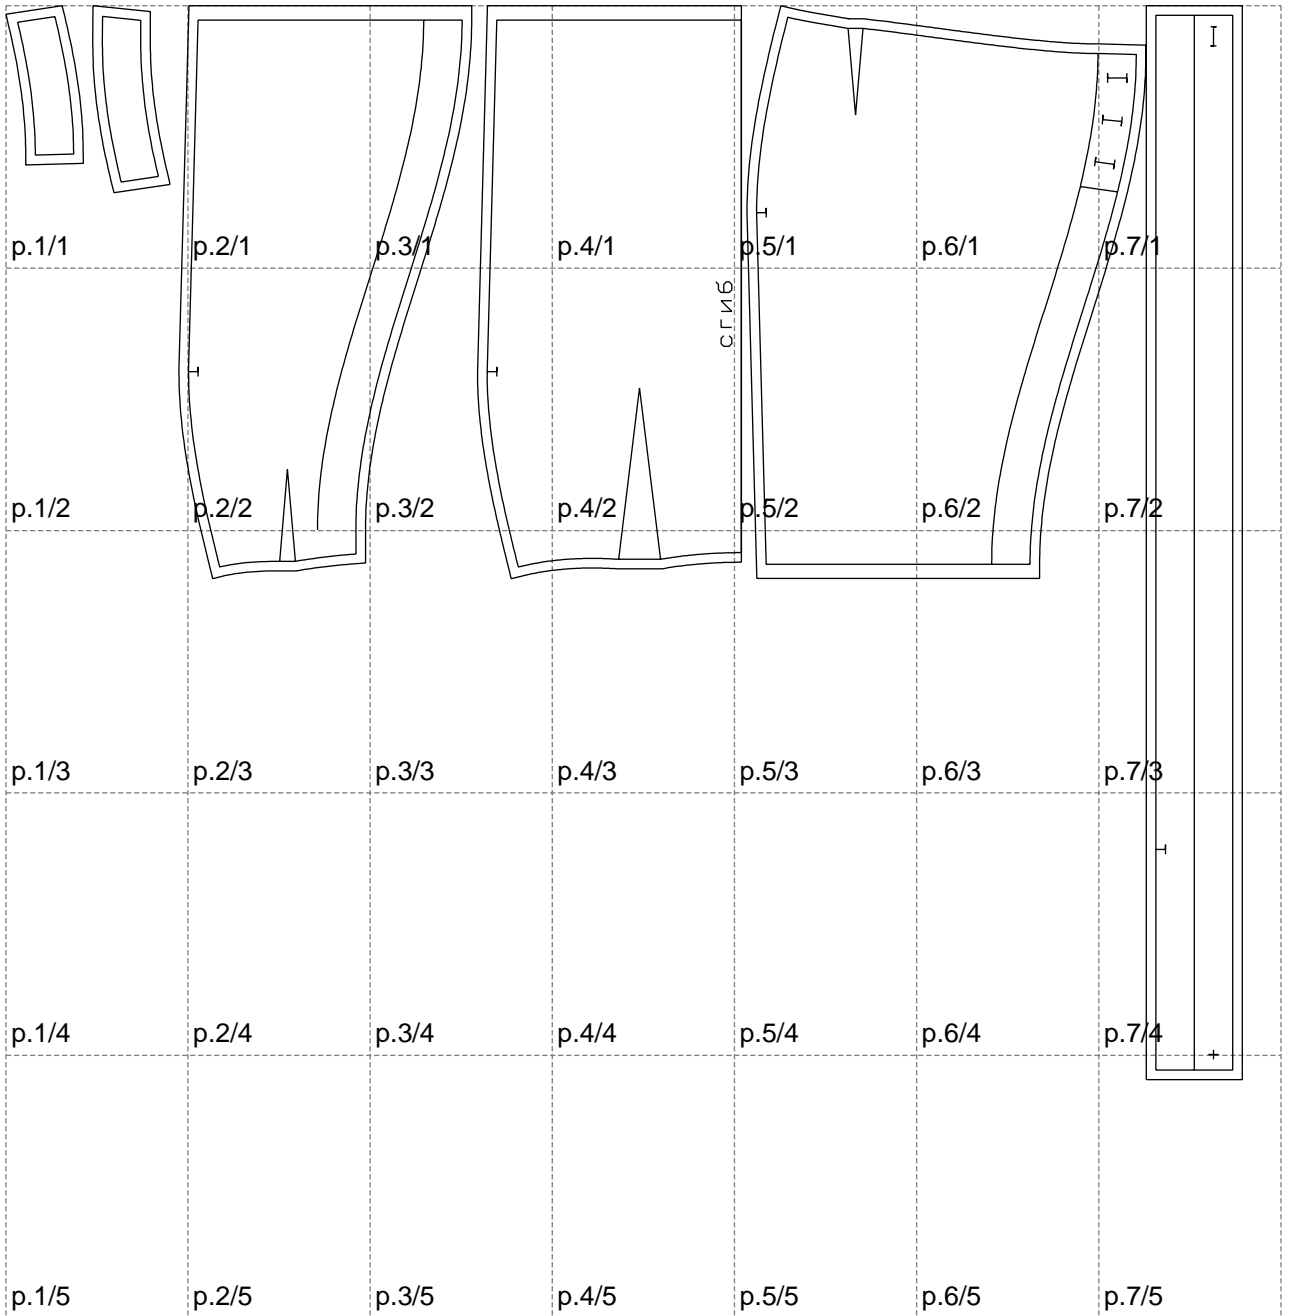

Not for print

Paper size: A4, size:1288.30 x1118.84 mm

# Example

size:1187.16 x1118.84 mm

Maneken =1 ver.0

rz\_1=170

rz\_16=96

rz\_17=82

rz\_18=76

rz\_19=104

rz\_20=101.8

---

. . . . .  
. . . . .  
. . . . .