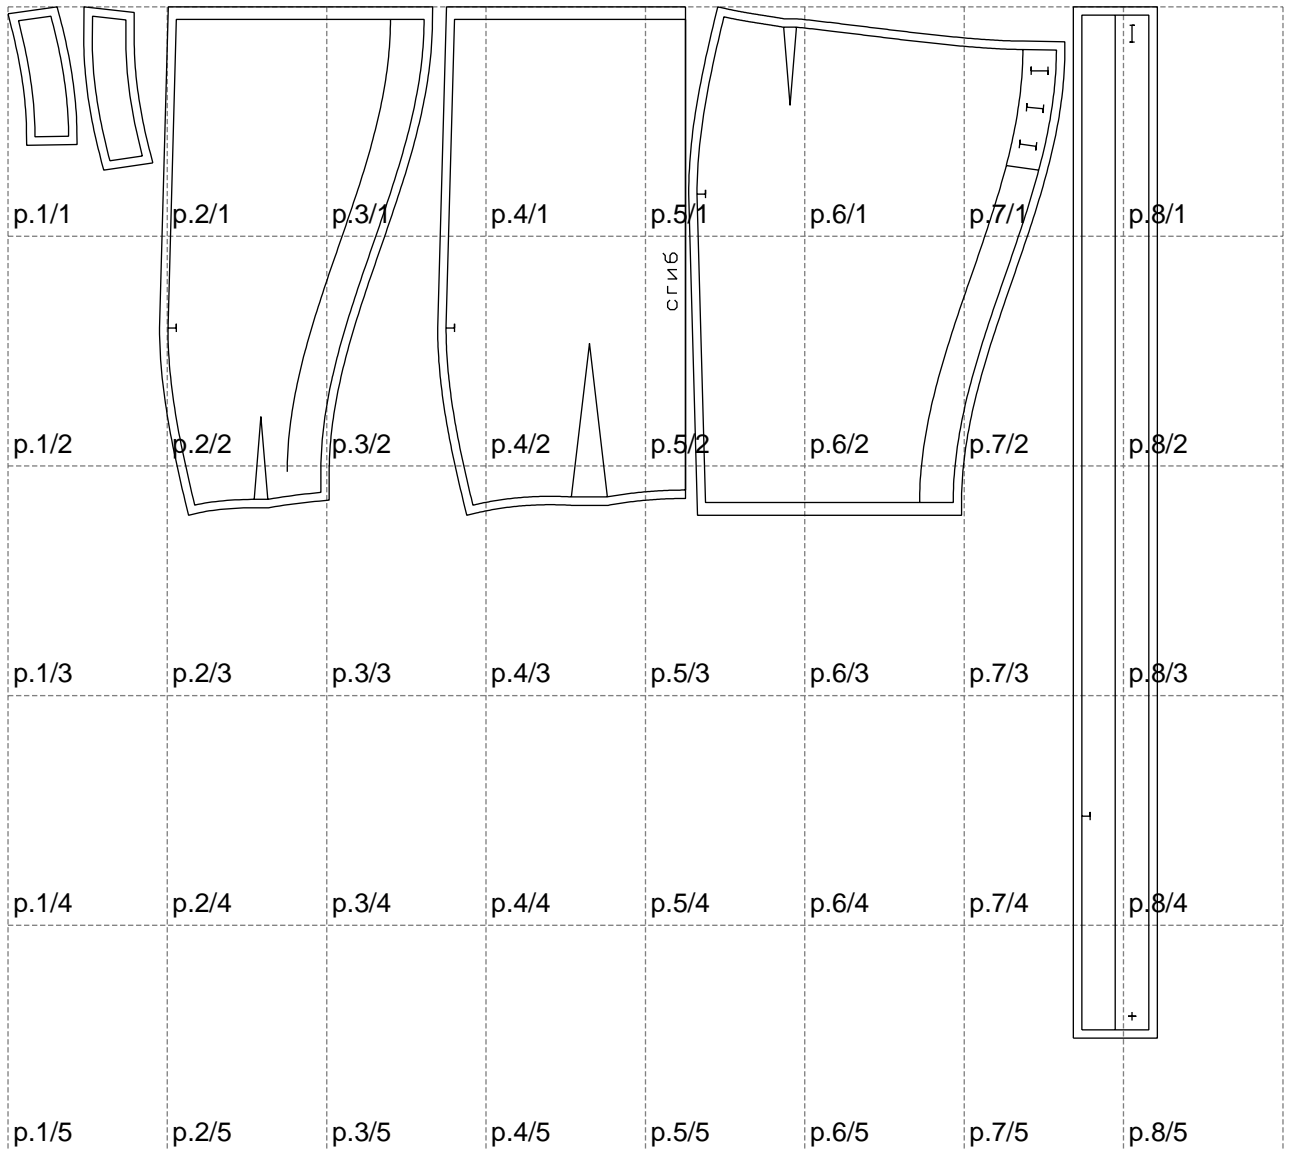

Not for print

Paper size: A4, size:1368.85 x1228.16 mm

Example

size:1257.86 x1228.16 mm

Maneken =1 ver.0

rz_1=170

rz_16=104

rz_17=88.9

rz_18=84.4

rz_19=112

rz_20=109.3

.
.
.