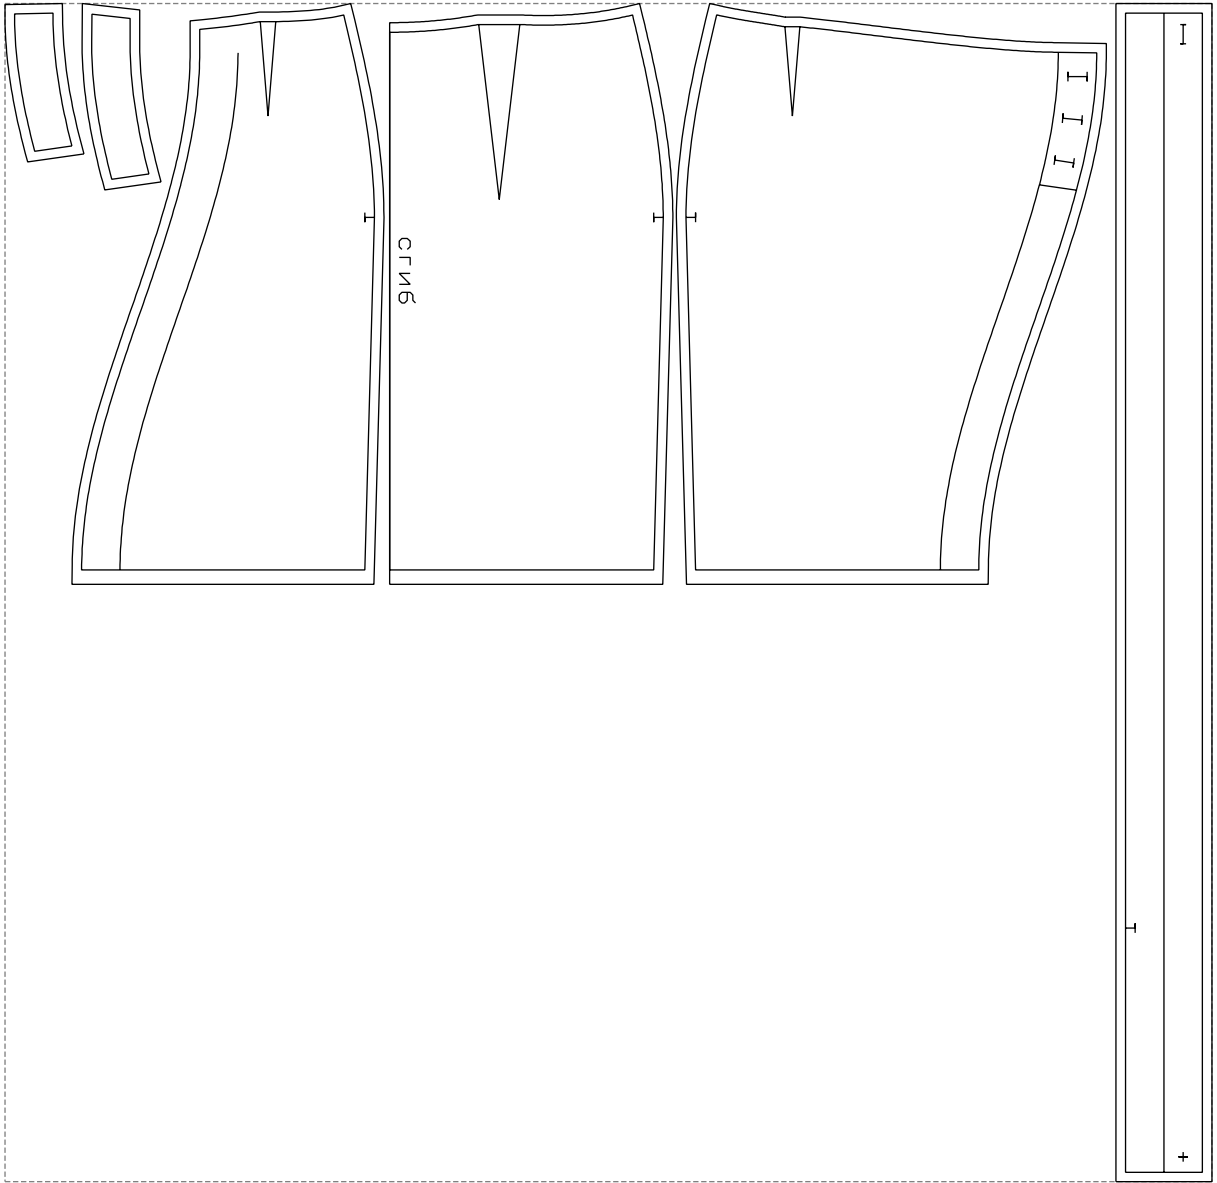

Not for print

Paper size: A4, size:1368.85 x1228.16 mm

Example

size:1257.86 x1228.16 mm

Maneken =1 ver.0

rz_1=170

rz_16=104

rz_17=88.9

rz_18=84.4

rz_19=112

rz_20=109.3

.
.
.