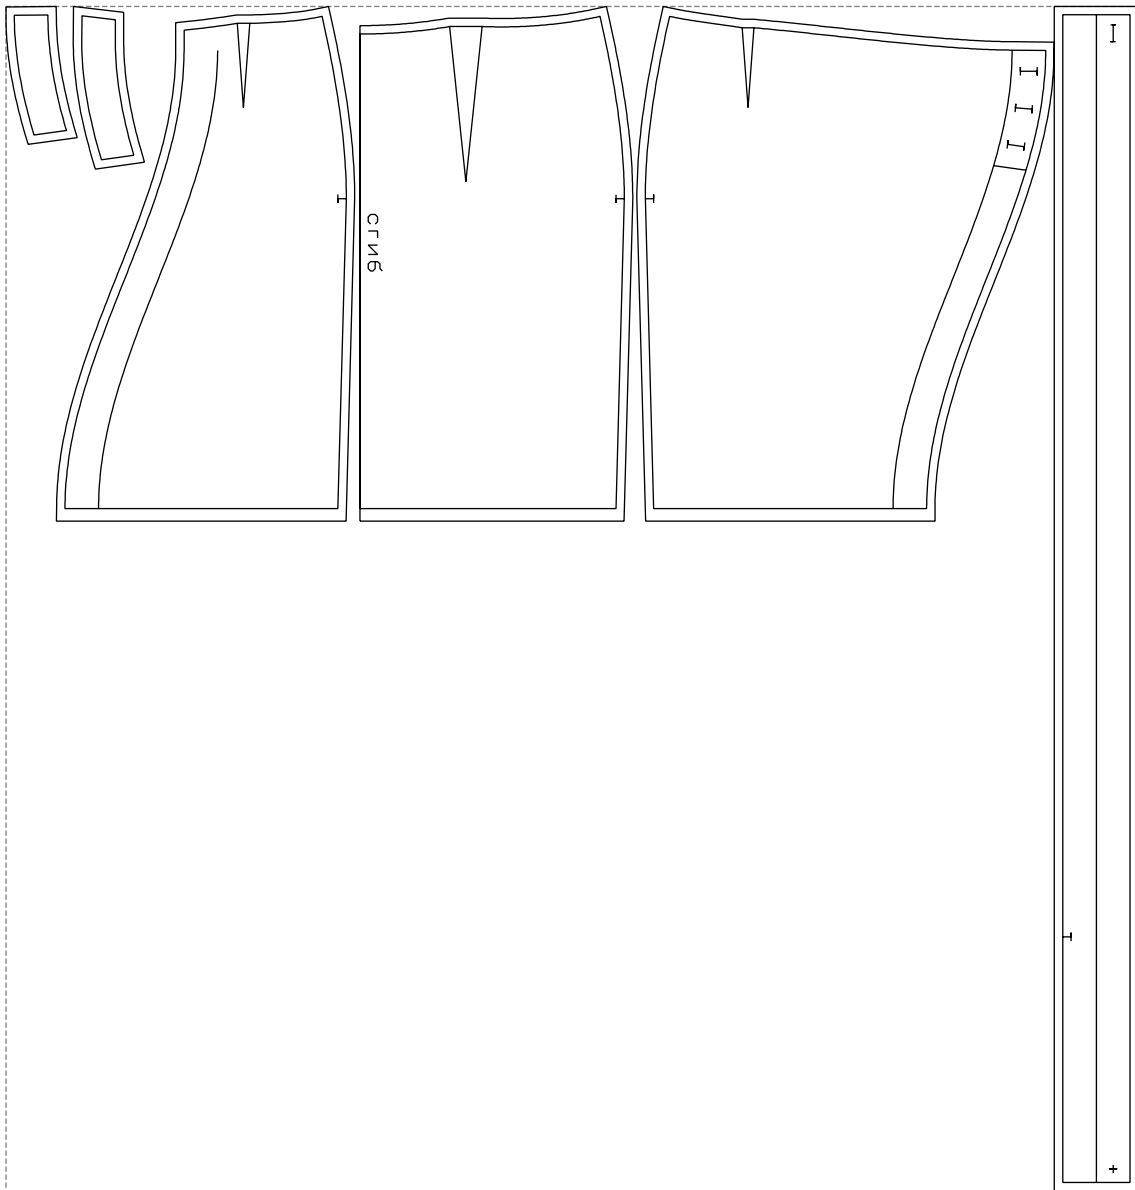

Not for print

Paper size: A4, size:1378.94 x1410.80 mm

Example

size:1348.57 x1410.80 mm

Maneken =1 ver.0

rz_1=170

rz_16=116

rz_17=100

rz_18=98.8

rz_19=124

rz_20=121

.
.
.