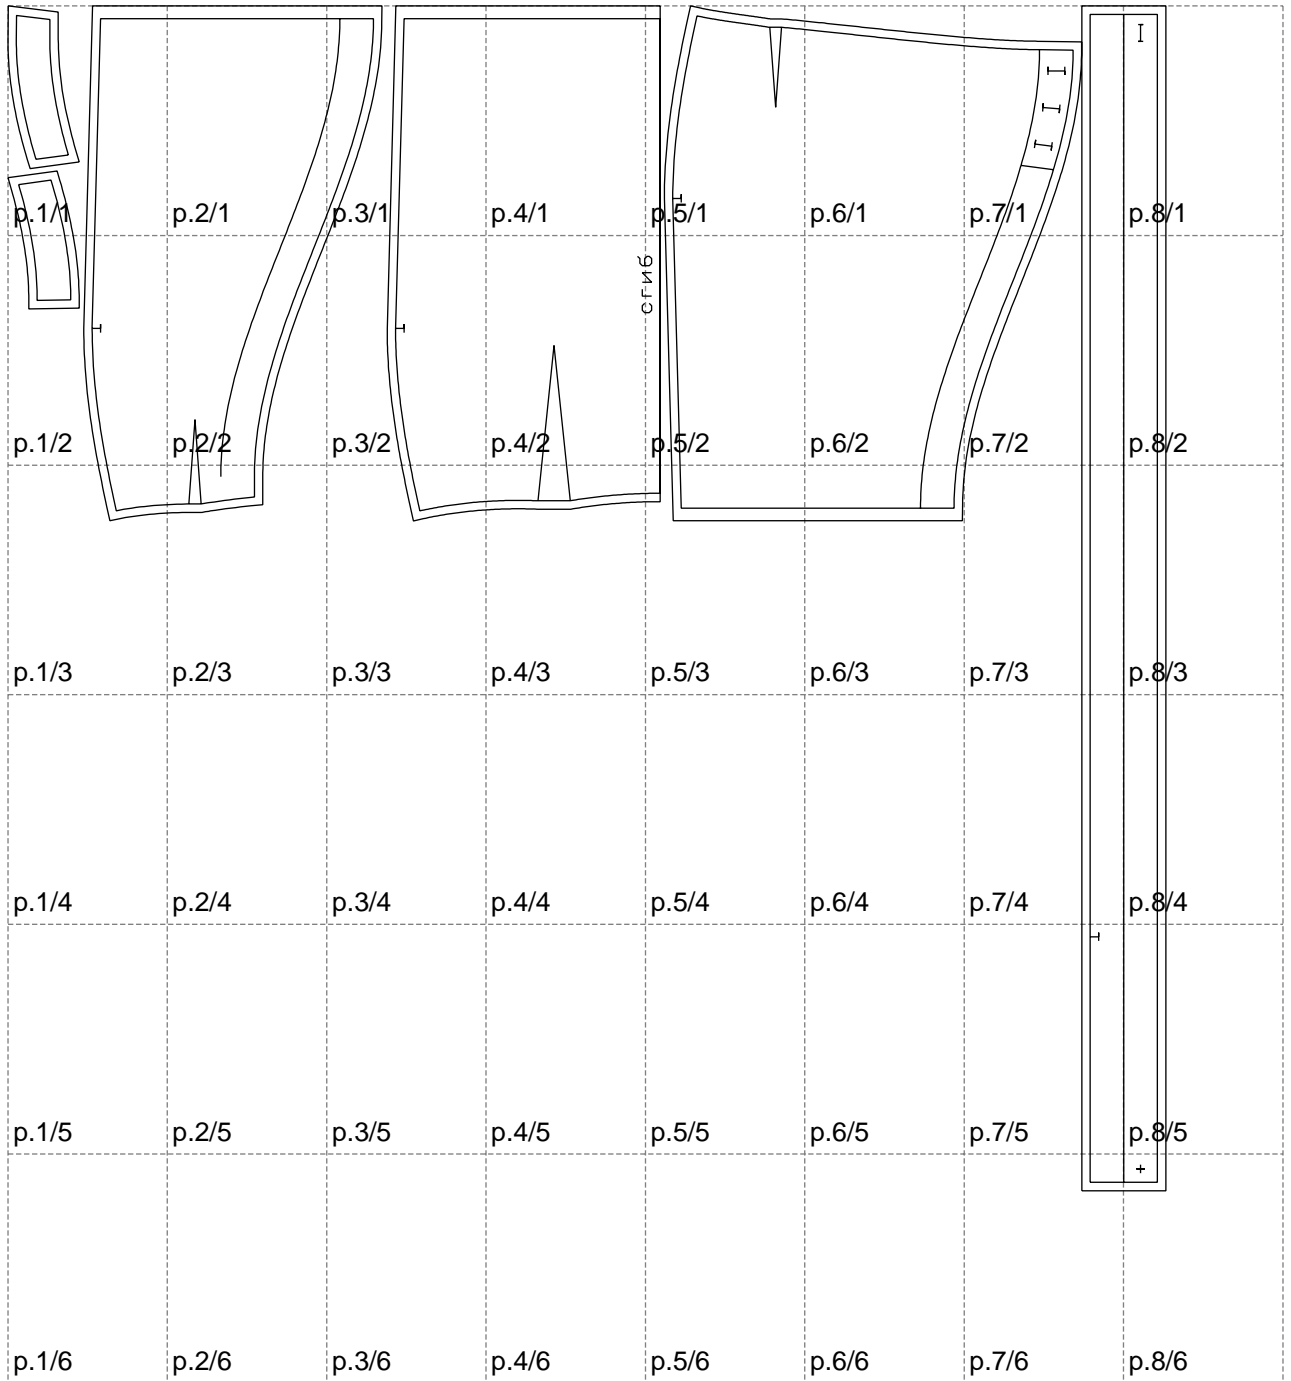

Not for print

Paper size: A4, size:1378.94 x1410.80 mm

Example

size:1348.57 x1410.80 mm

Maneken =1 ver.0

rz_1=170

rz_16=116

rz_17=100

rz_18=98.8

rz_19=124

rz_20=121

.
.
.