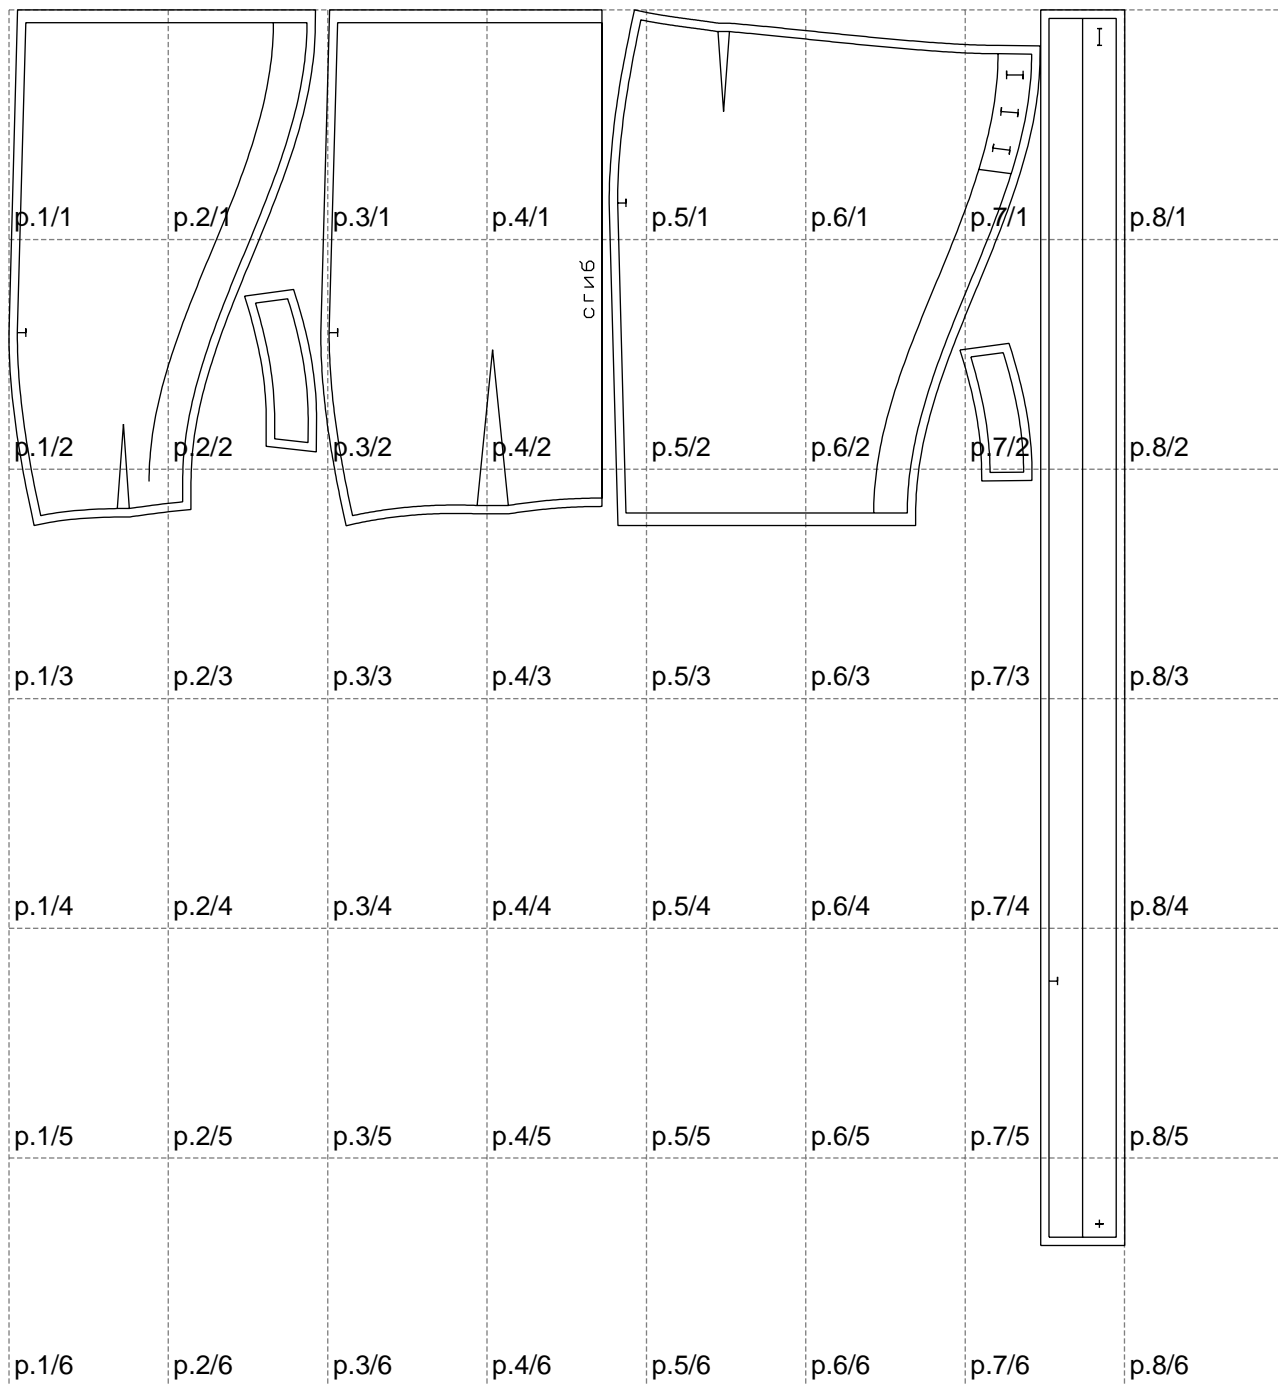

Not for print

Paper size: A4, size:1328.74 x1471.38 mm

Example

size:1378.74 x1471.38 mm

Maneken =1 ver.0

rz_1=170

rz_16=120

rz_17=104

rz_18=103.6

rz_19=128

rz_20=125.1

.
.
.