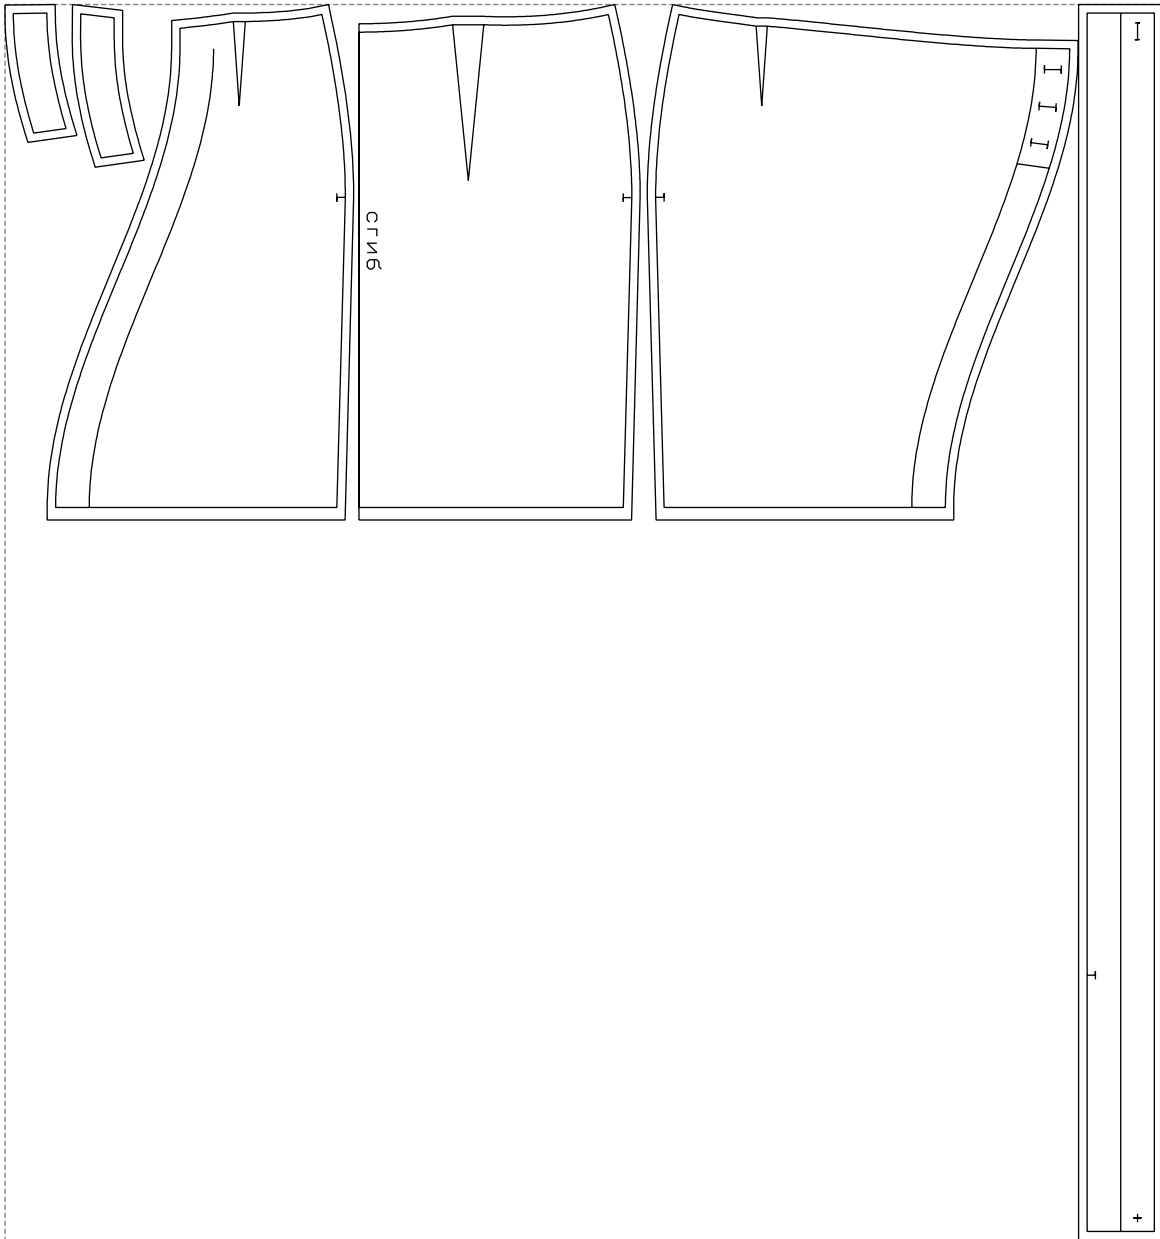

Not for print

Paper size: A4, size:1328.74 x1471.38 mm

Example

size:1378.74 x1471.38 mm

Maneken =1 ver.0

rz_1=170

rz_16=120

rz_17=104

rz_18=103.6

rz_19=128

rz_20=125.1

.
.
.