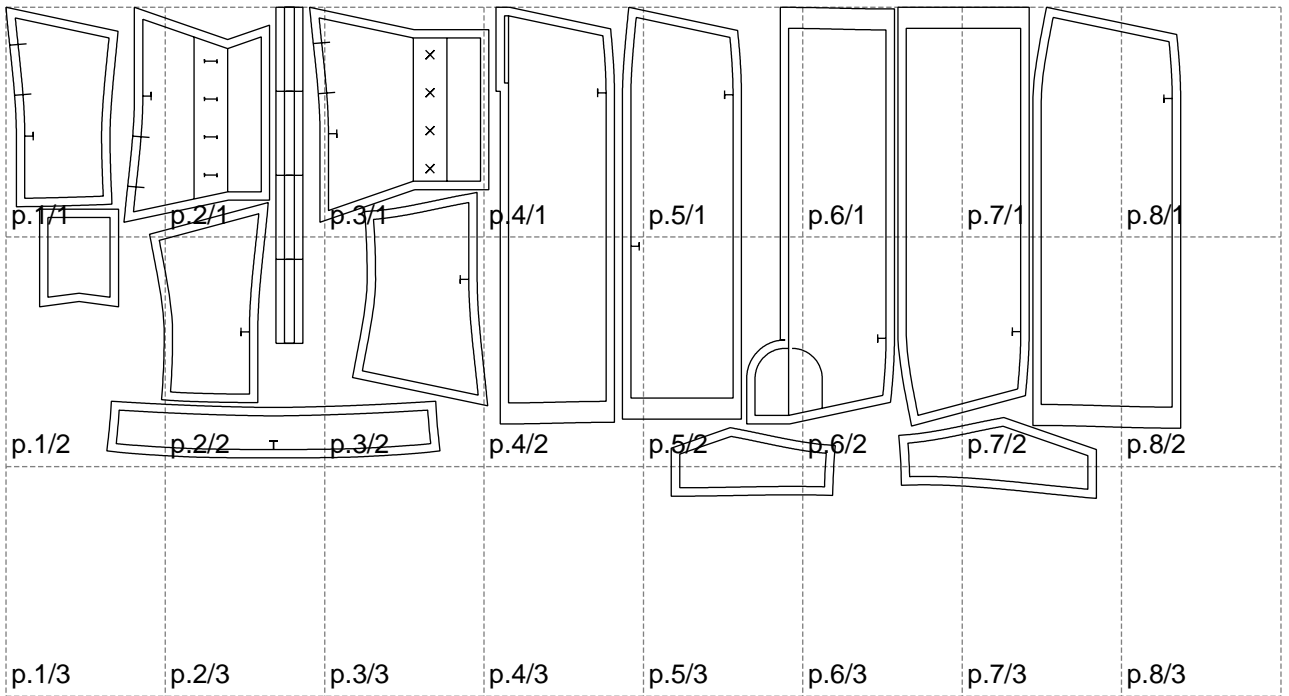

Not for print

Paper size: A4, size:1399.00 x584.71 mm

# Example

size:1499.00 x808.62 mm

Maneken =1 ver.0

rz\_1=170

rz\_16=96

rz\_17=82

rz\_18=76

rz\_19=104

rz\_20=101.8

---

. . . . .  
. . . . .  
. . . . .