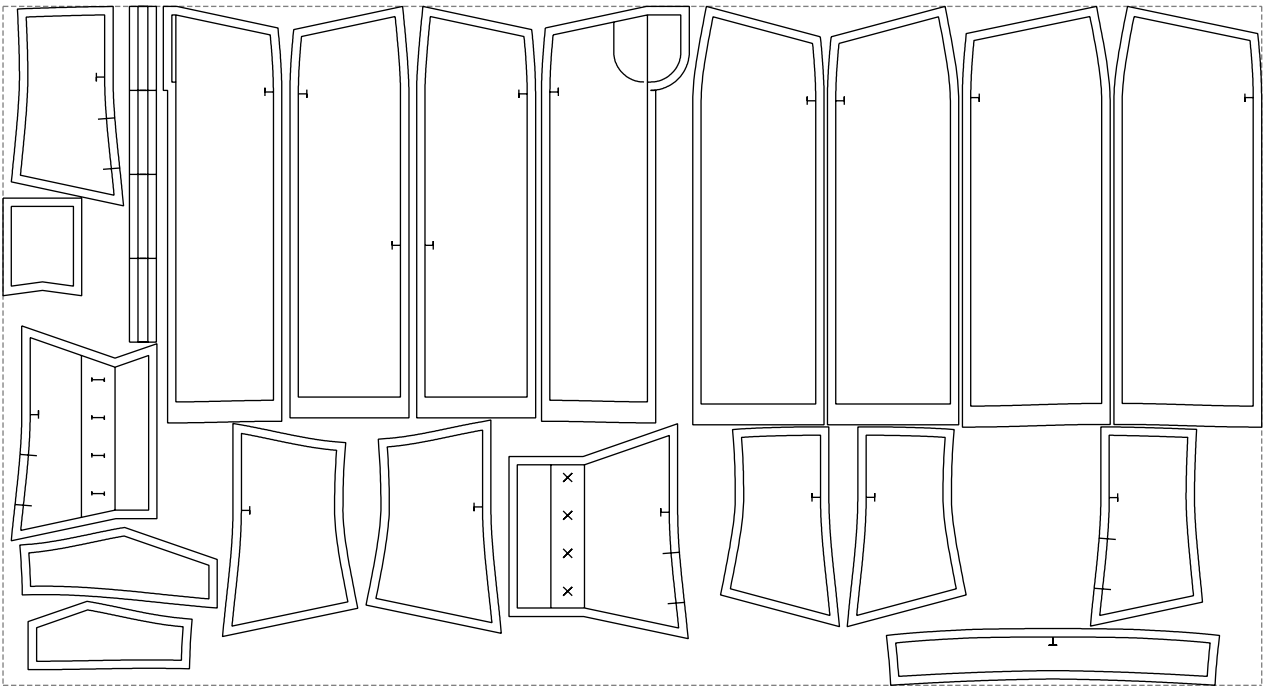

Not for print

Paper size: A4, size:1399.00 x584.71 mm

# Example

size:1499.00 x808.62 mm

Maneken =1 ver.0

rz\_1=170

rz\_16=96

rz\_17=82

rz\_18=76

rz\_19=104

rz\_20=101.8

---

. . . . .  
. . . . .  
. . . . .