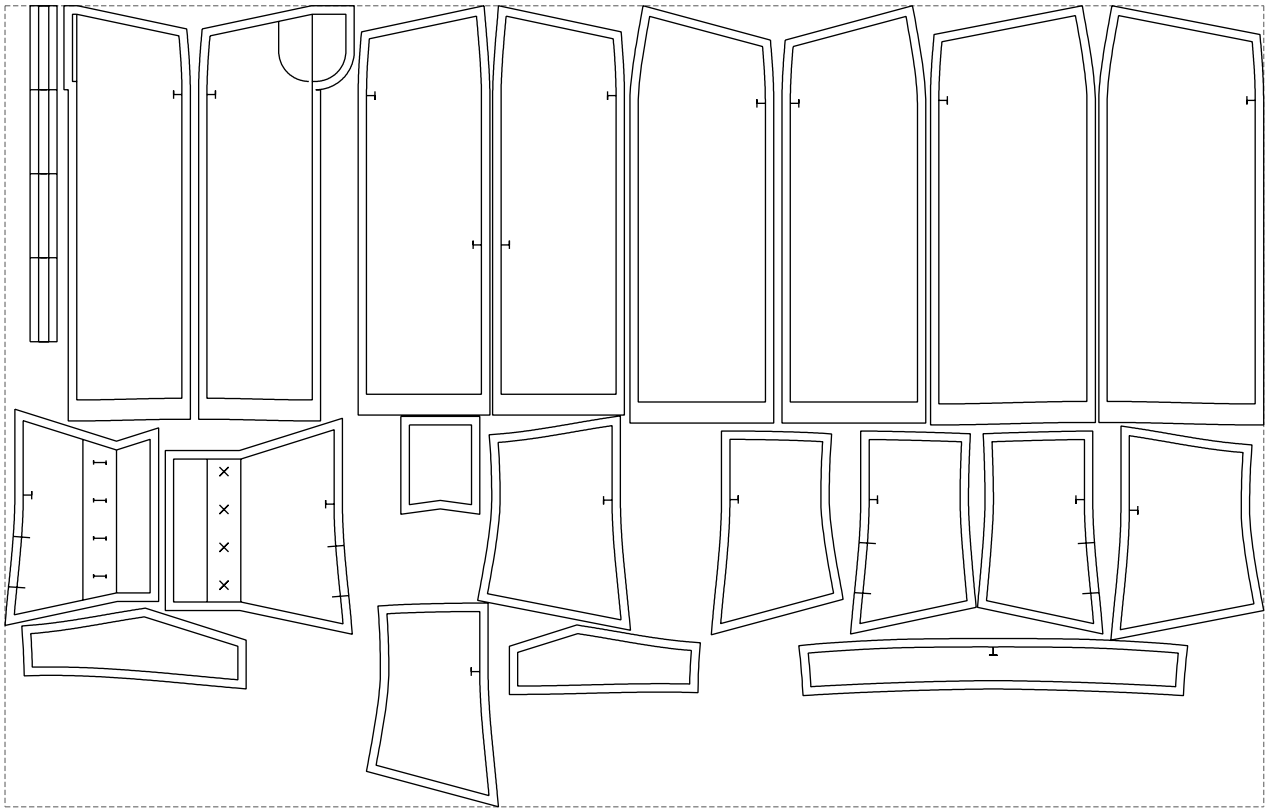

Not for print

Paper size: A4, size:1388.98 x625.08 mm

# Example

size:1499.00 x954.08 mm

Maneken =1 ver.0

rz\_1=170

rz\_16=108

rz\_17=92.5

rz\_18=89.2

rz\_19=116