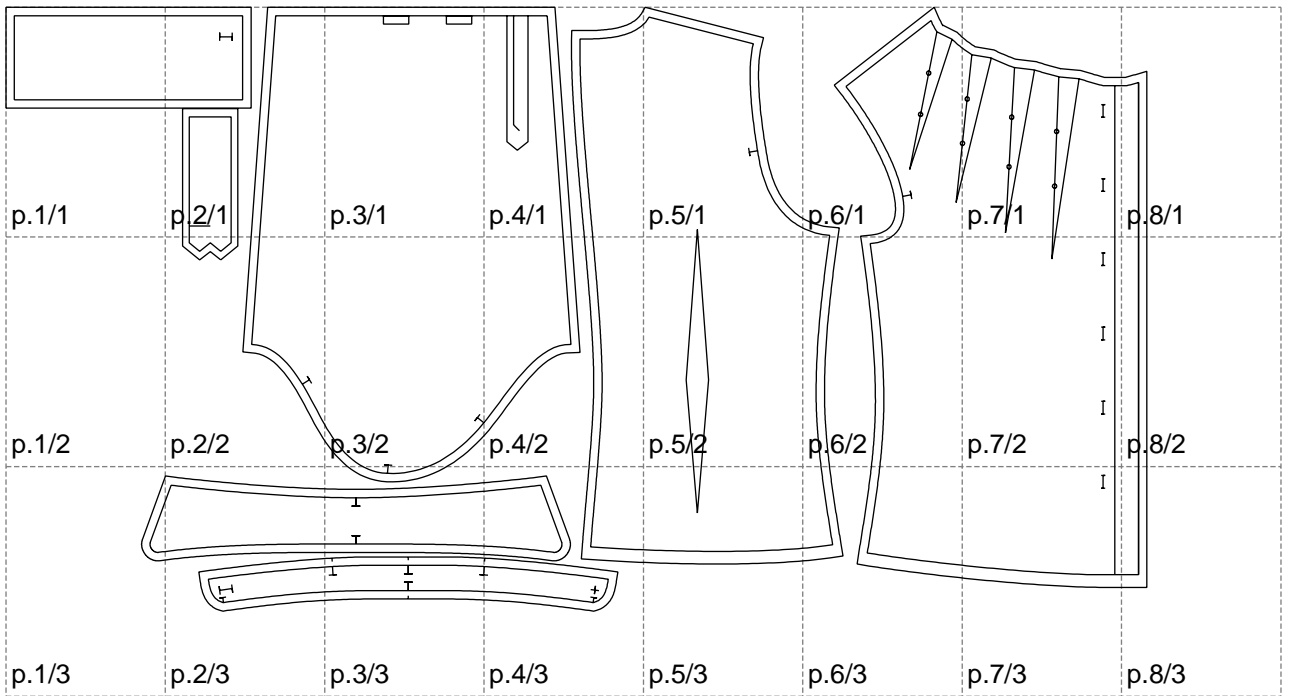

Not for print

Paper size: A4, size:1358.75 x718.88 mm

# Example

size:1418.61 x1393.15 mm

Maneken =1 ver.0

rz\_1=170

rz\_16=104

rz\_17=88.9

rz\_18=84.4

rz\_19=112

rz\_20=109.3

---

. . . . .  
. . . . .  
. . . . .