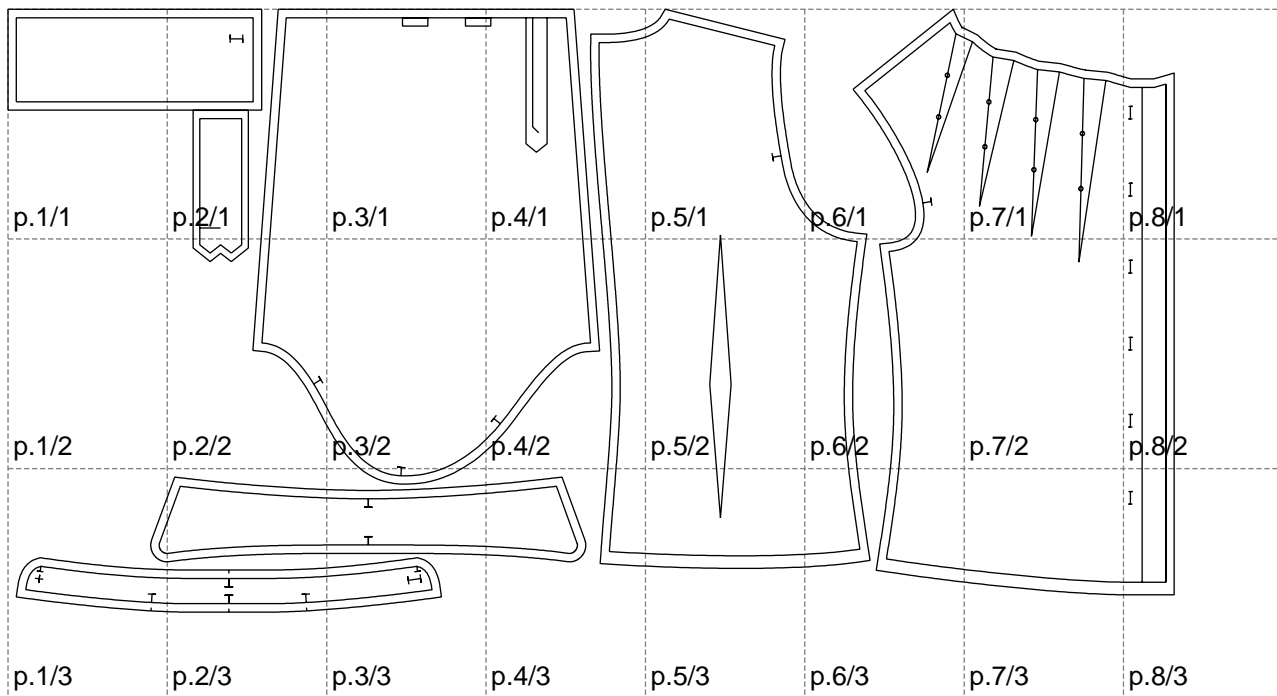

Not for print

Paper size: A4, size:1388.94 x717.67 mm

# Example

size:1458.79 x1397.41 mm

Maneken =1 ver.0

rz\_1=170

rz\_16=108

rz\_17=92.5

rz\_18=89.2

rz\_19=116

rz\_20=113

---

. . . . .  
. . . . .  
. . . . .