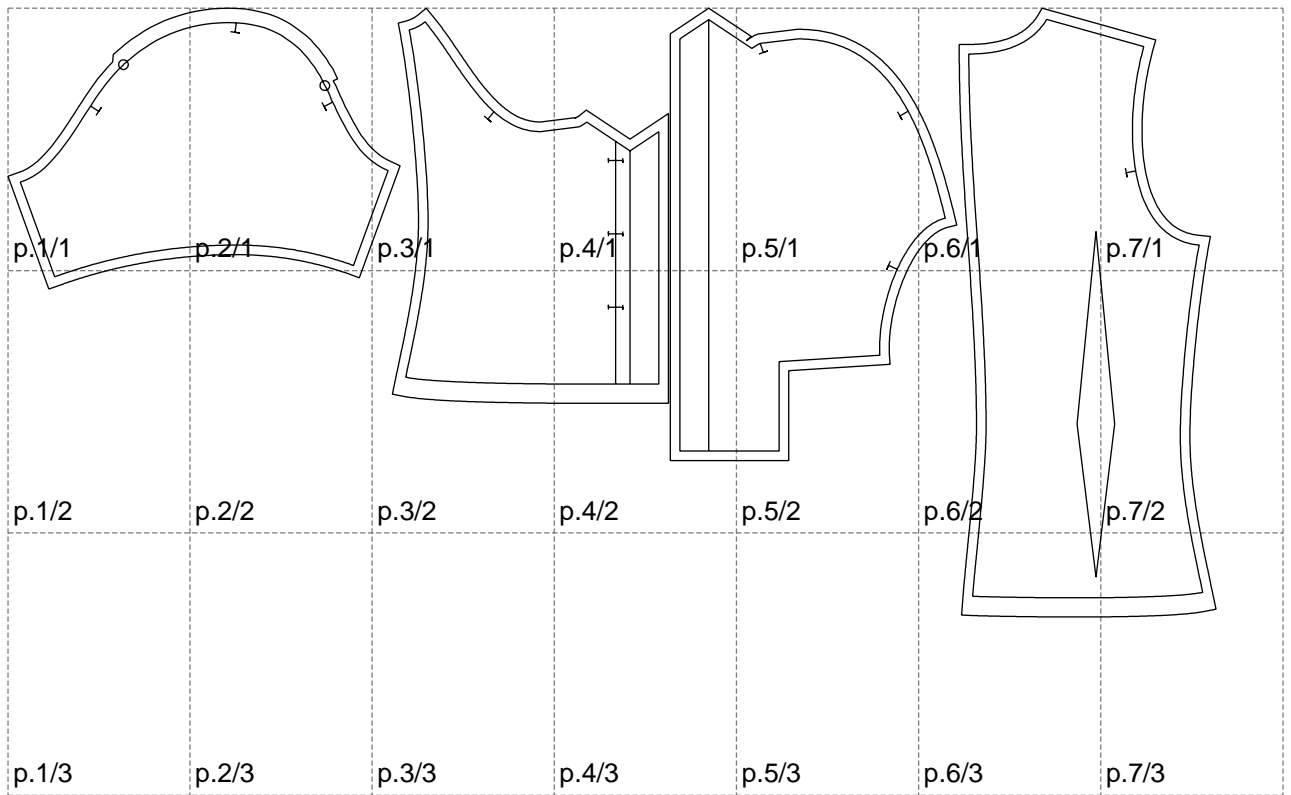

Not for print

Paper size: A4, size:1258.94 x634.37 mm

# Example

size:1438.93 x929.70 mm

Maneken =1 ver.0

rz\_1=170

rz\_16=88

rz\_17=75.6

rz\_18=67.6

rz\_19=96

rz\_20=94.6

---

. . . . .  
. . . . .  
. . . . .