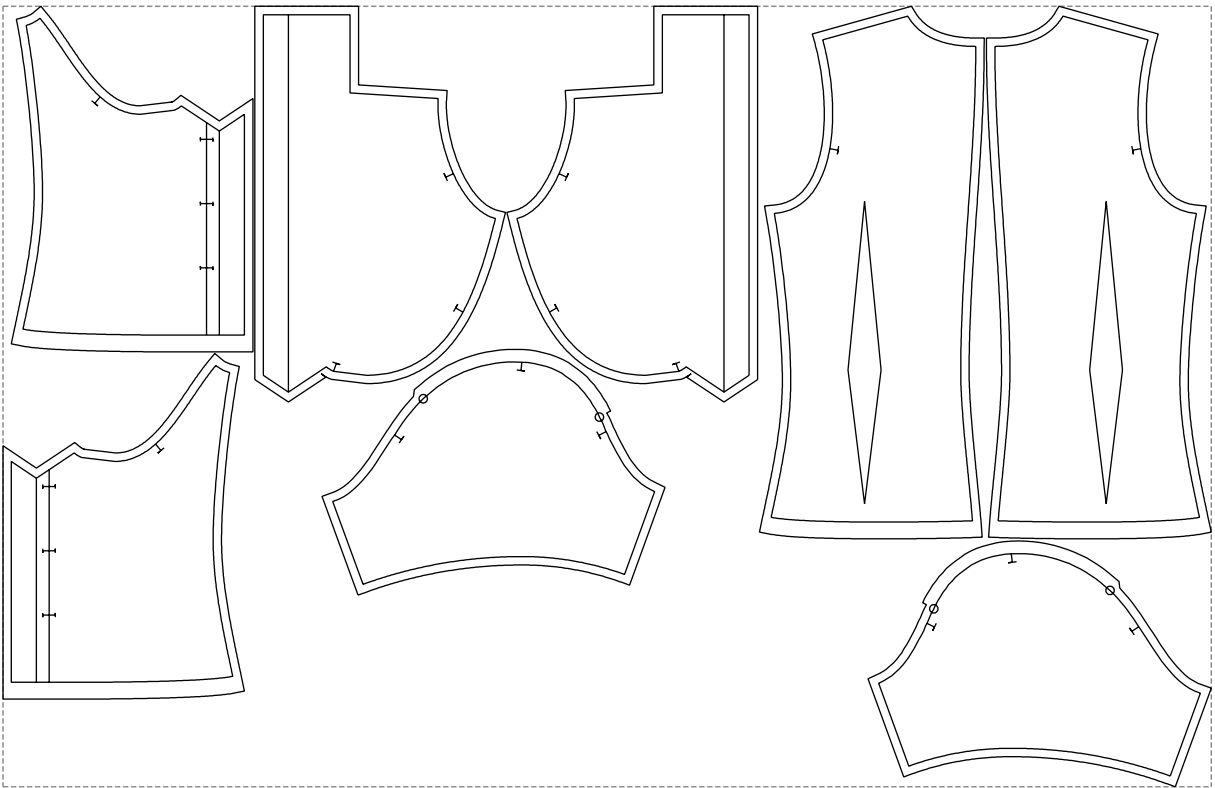

Not for print

Paper size: A4, size:1258.94 x634.37 mm

# Example

size:1438.93 x929.70 mm

Maneken =1 ver.0

rz\_1=170

rz\_16=88

rz\_17=75.6

rz\_18=67.6

rz\_19=96