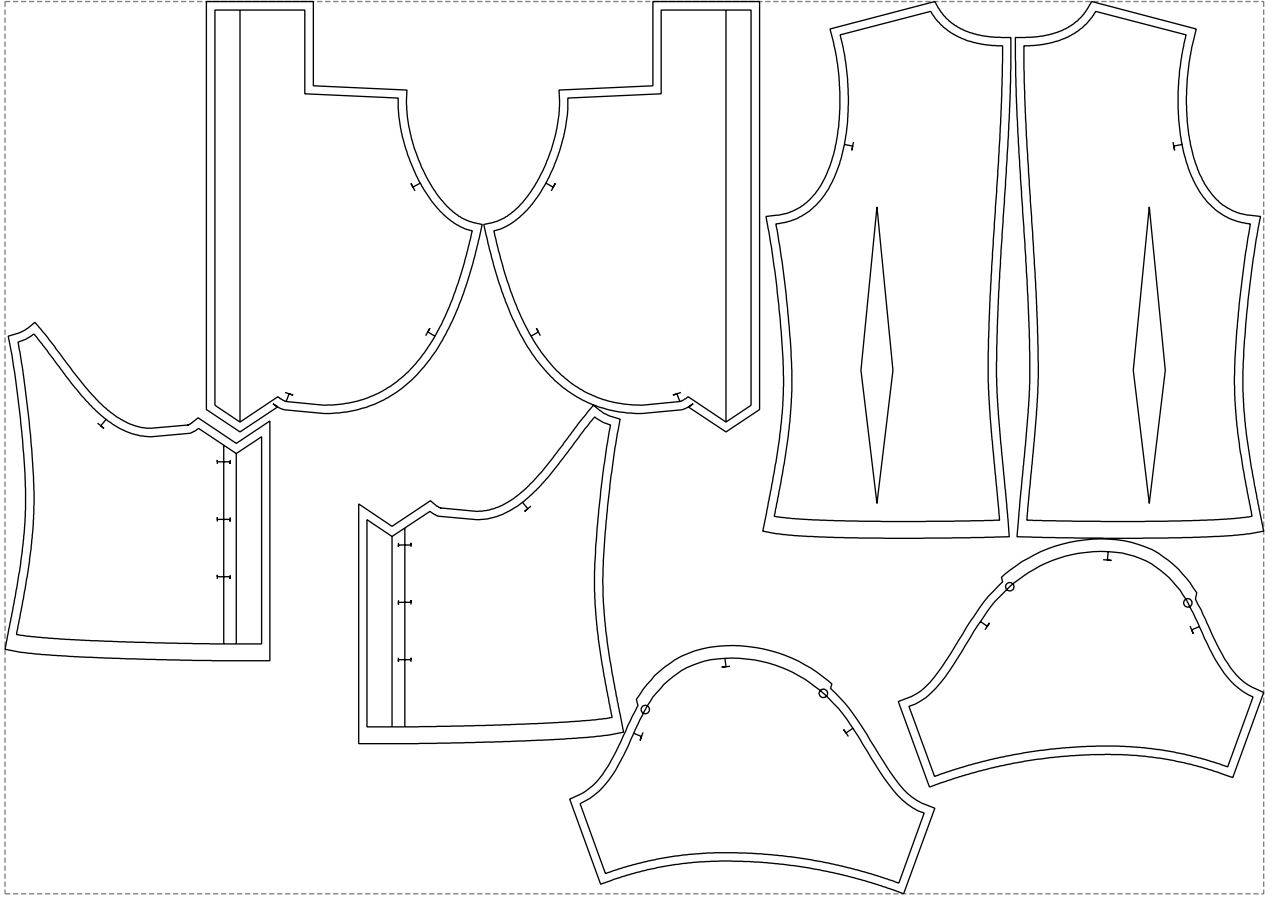

# Example

size:1499.00 x1062.81 mm

Maneken =1 ver.0

rz\_1=170

rz\_16=100

rz\_17=85.4

rz\_18=80.2

rz\_19=108

rz\_20=105.4

---

. . . . .  
. . . . .  
. . . . .