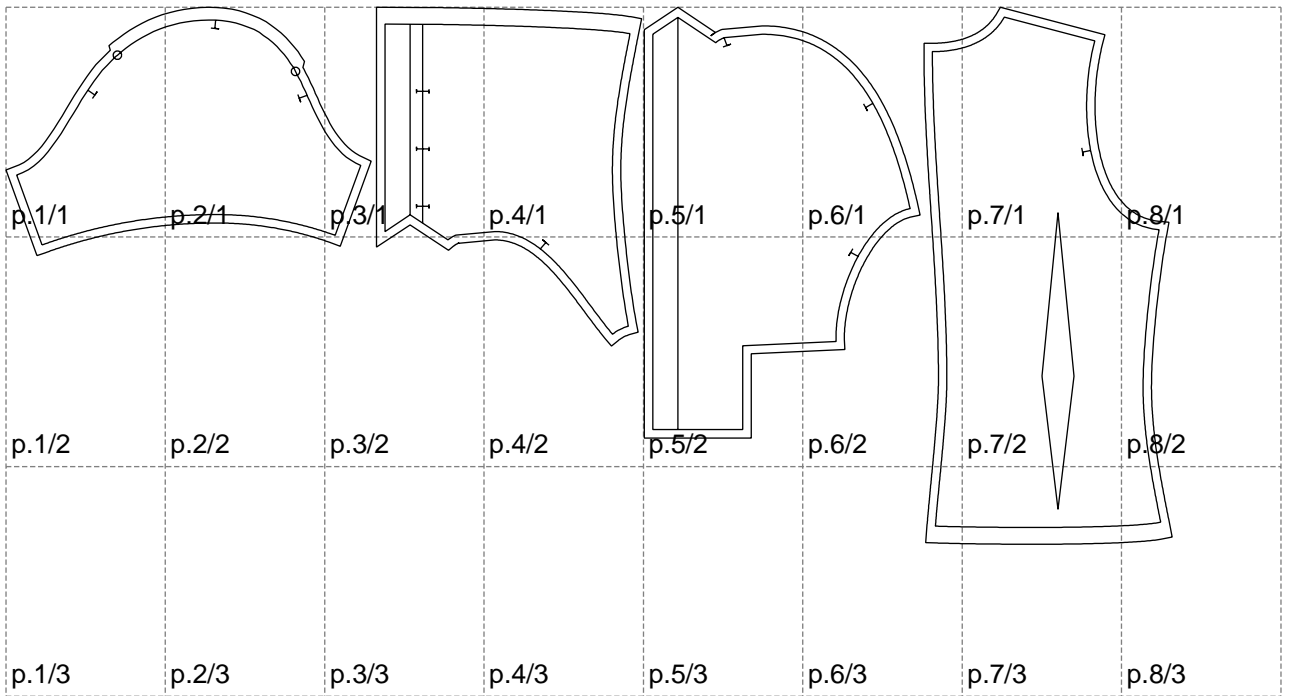

Not for print

Paper size: A4, size:1388.96 x639.31 mm

# Example

size:1499.00 x1062.81 mm

Maneken =1 ver.0

rz\_1=170

rz\_16=100

rz\_17=85.4

rz\_18=80.2

rz\_19=108

rz\_20=105.4

---

. . . . .  
. . . . .  
. . . . .