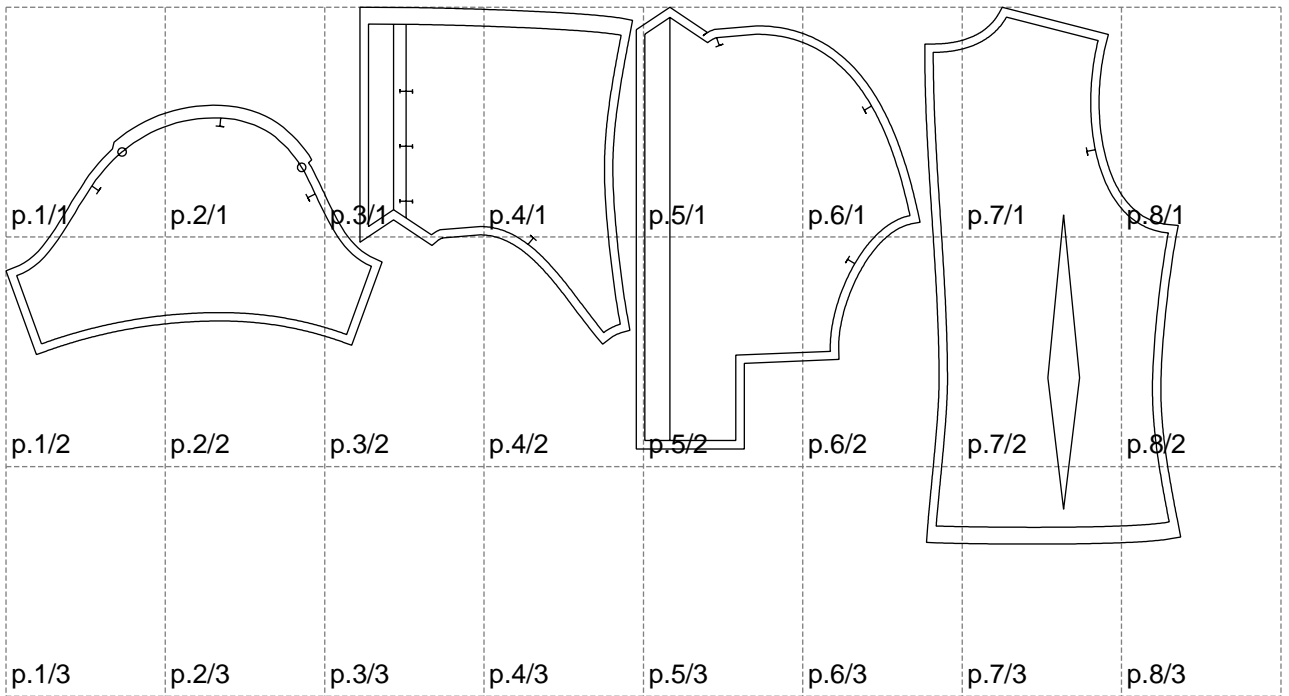

Not for print

Paper size: A4, size:1399.00 x639.14 mm

# Example

size:1438.78 x1071.66 mm

Maneken =1 ver.0

rz\_1=170

rz\_16=104

rz\_17=88.9

rz\_18=84.4

rz\_19=112

rz\_20=109.3

---

. . . . .  
. . . . .  
. . . . .