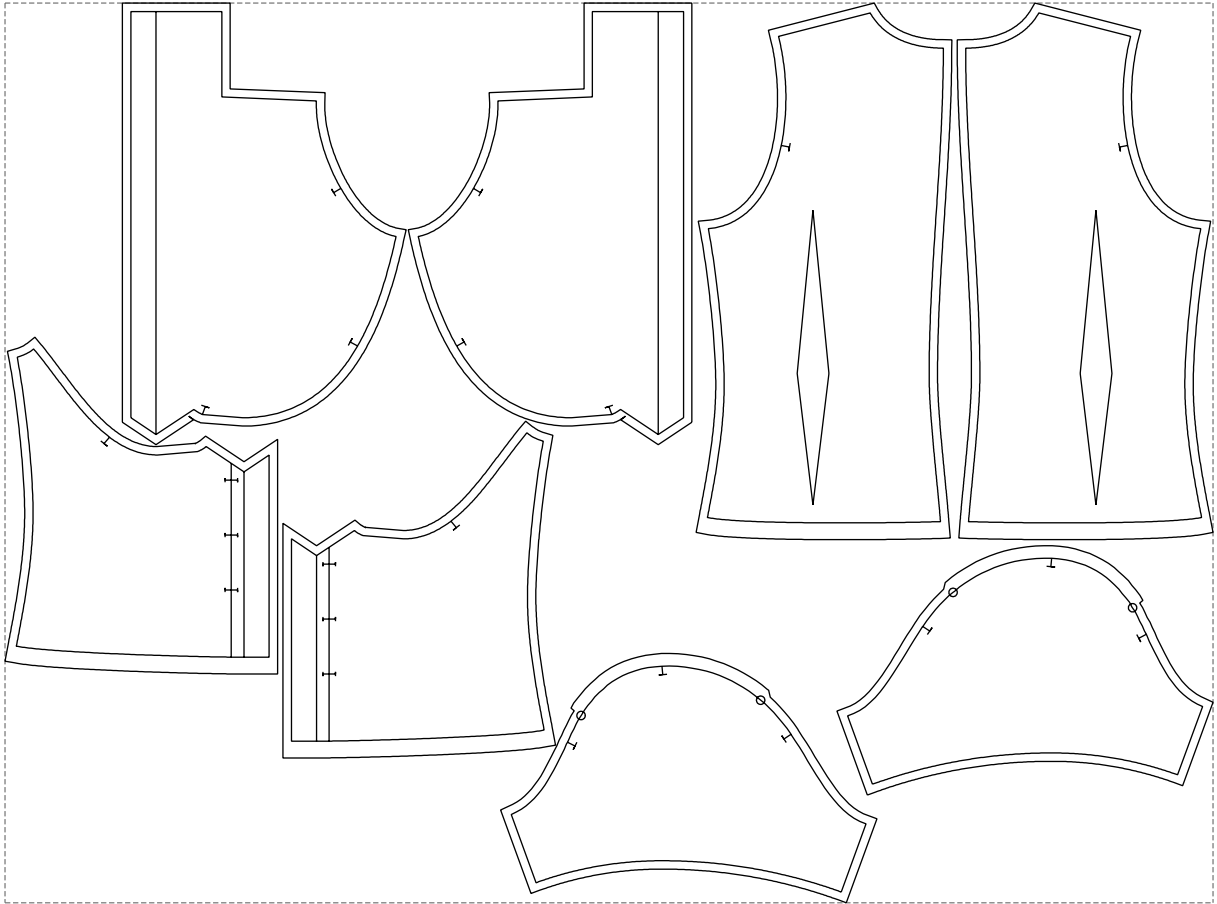

Not for print

Paper size: A4, size:1399.00 x639.14 mm

# Example

size:1438.78 x1071.66 mm

Maneken =1 ver.0

rz\_1=170

rz\_16=104

rz\_17=88.9

rz\_18=84.4

rz\_19=112