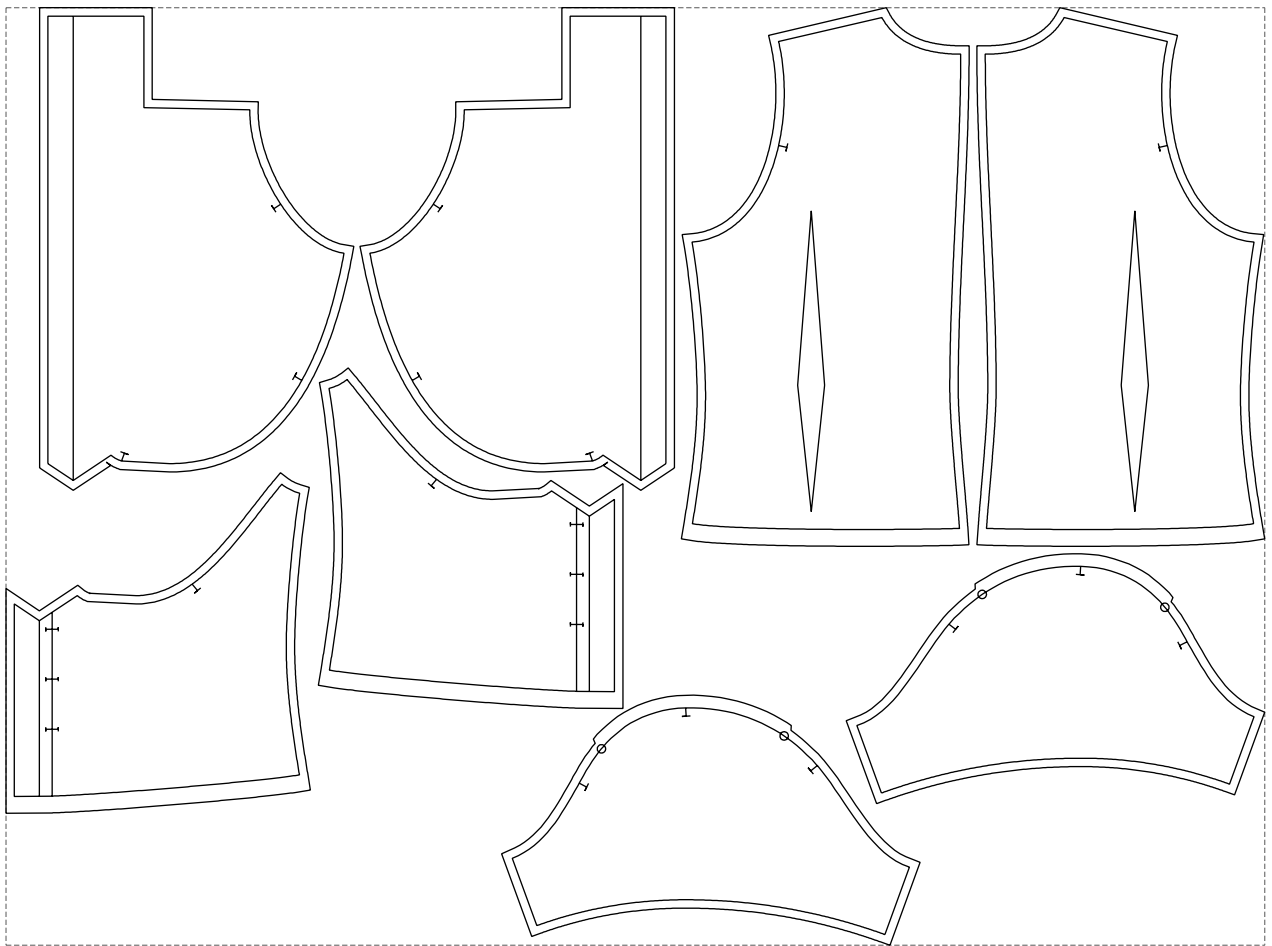

Not for print

Paper size: A4, size:1328.94 x641.47 mm

# Example

size:1499.00 x1116.76 mm

Maneken =1 ver.0

rz\_1=170

rz\_16=120

rz\_17=104

rz\_18=103.6

rz\_19=128

rz\_20=125.1

---

. . . . .  
. . . . .  
. . . . .