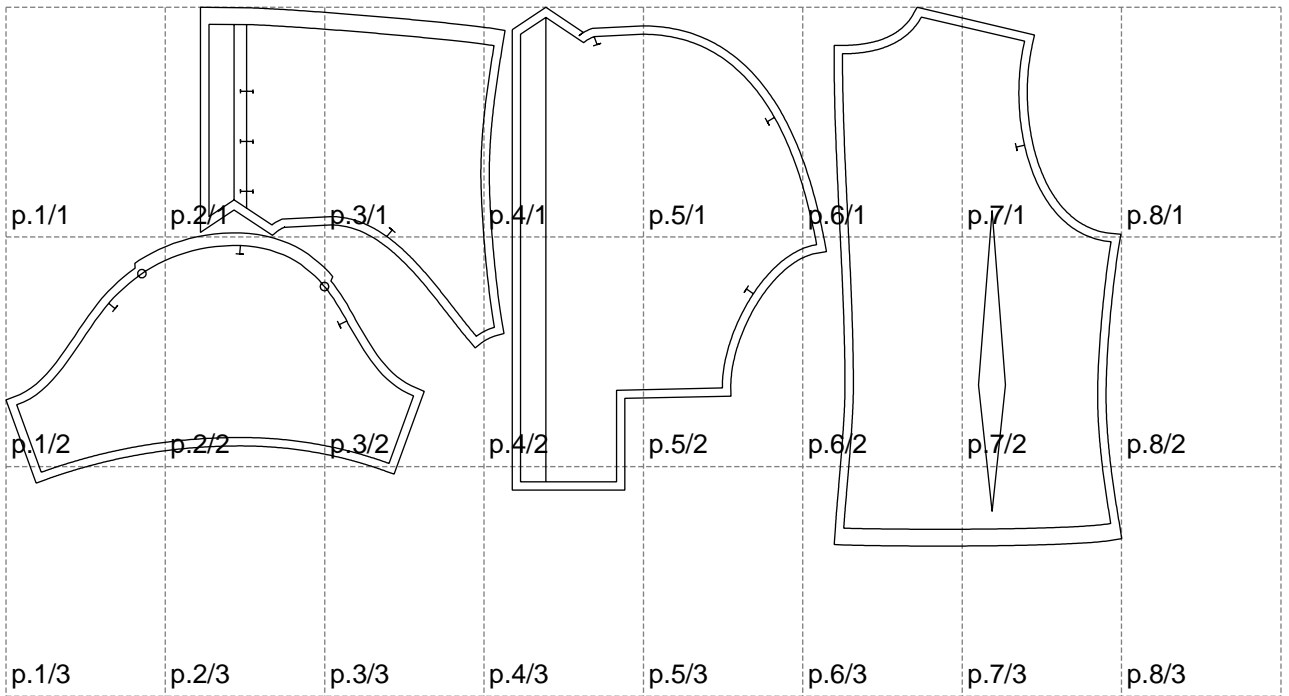

Not for print

Paper size: A4, size:1328.94 x641.47 mm

# Example

size:1499.00 x1116.76 mm

Maneken =1 ver.0

rz\_1=170

rz\_16=120

rz\_17=104

rz\_18=103.6

rz\_19=128

rz\_20=125.1

---

. . . . .  
. . . . .  
. . . . .