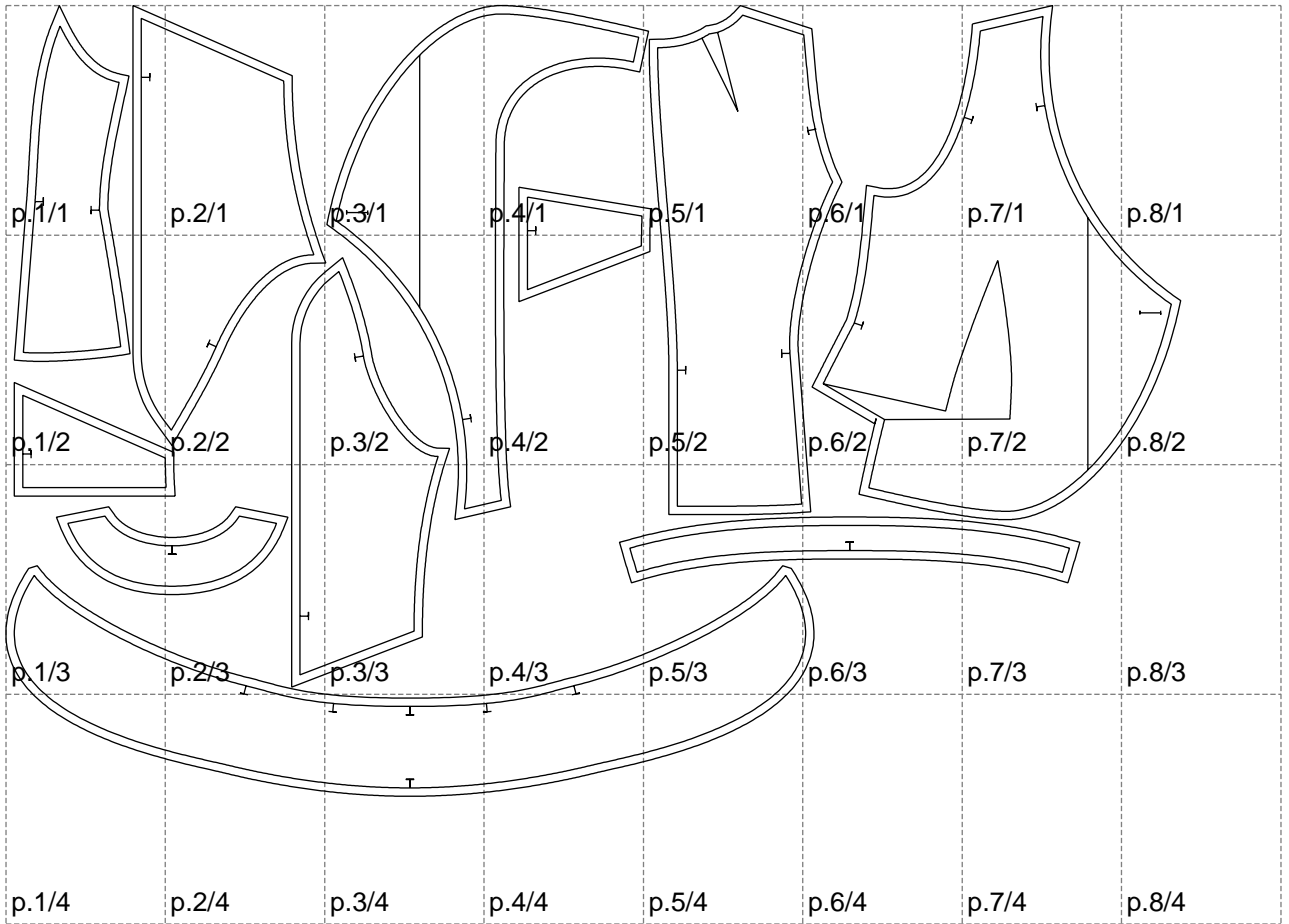

Not for print

Paper size: A4, size:1399.00 x941.58 mm

# Example

size:1499.00 x1510.03 mm

Maneken =1 ver.0

rz\_1=170

rz\_16=96

rz\_17=82

rz\_18=76

rz\_19=104

rz\_20=101.8

---

. . . . .  
. . . . .  
. . . . .