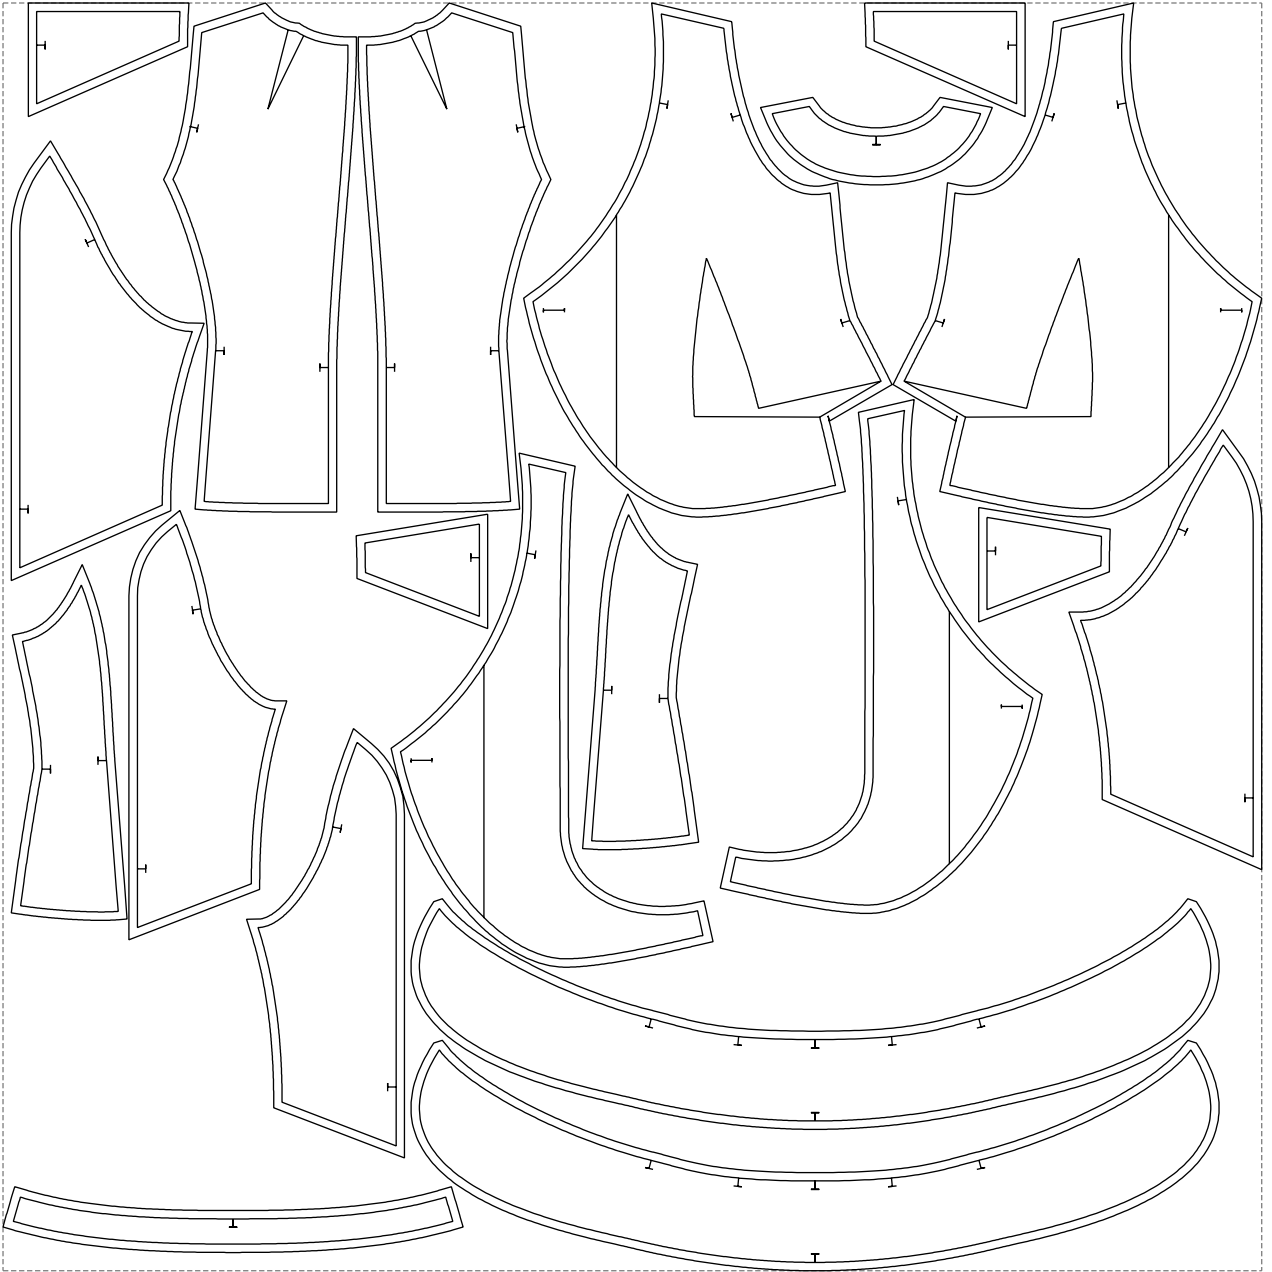

Not for print

Paper size: A4, size:1399.00 x941.58 mm

# Example

size:1499.00 x1510.03 mm

Maneken =1 ver.0

rz\_1=170

rz\_16=96

rz\_17=82

rz\_18=76

rz\_19=104